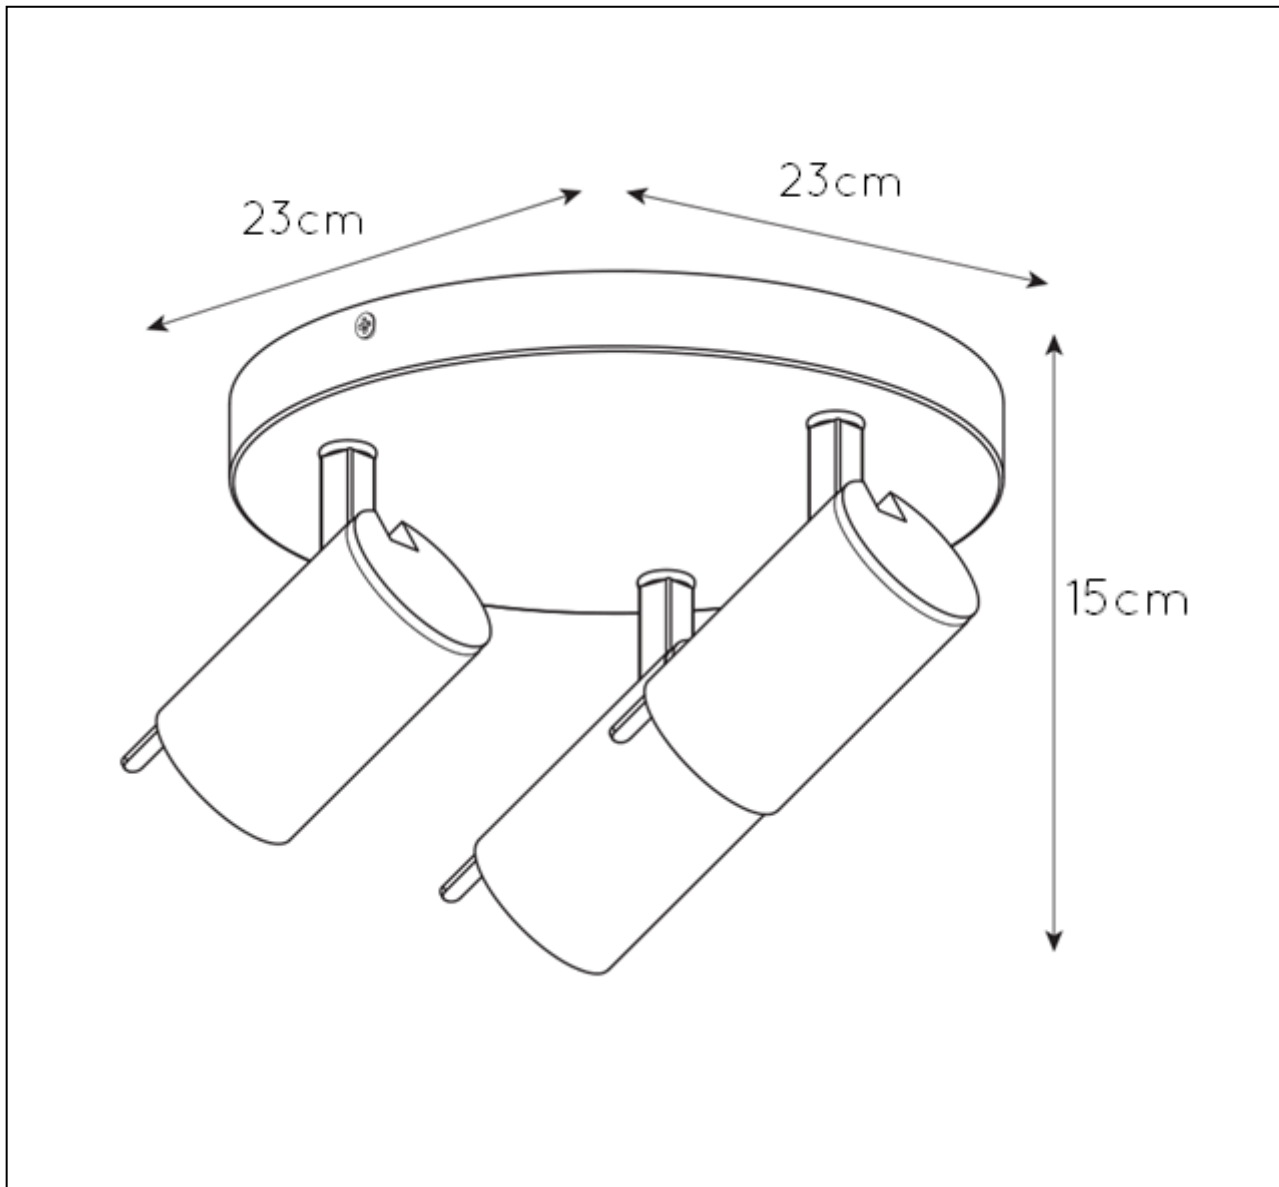

GRONY

Item number : 17998/15/30

EAN code : 5411212176912

For more specifications, dimensions please visit

www.lucide.com