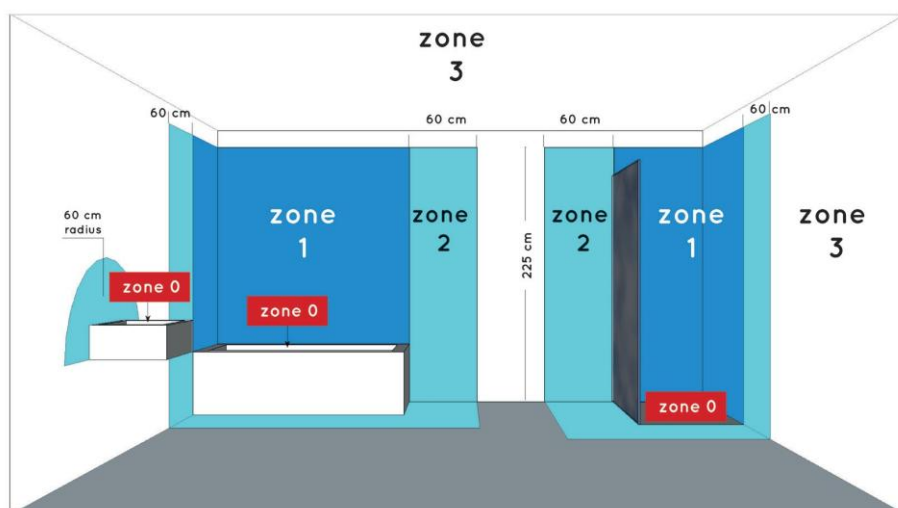

LUCIDE

GENERAL SPECIFICATIONS

RECOMMENDED LUCIDE LIGHT SOURCE

49006/05/36 & 49006/05/31
 Light source dimmable : Yes
 Light source incl. : Yes

General

Dimensions LxWxH : 28 cm x 8 cm x 14 cm
 Height minimum : 12 cm
 Height maximum : 14 cm
 Dimensions shade LxWxH : Ø 5.4 cm x 8.7 cm
 Main material : Metal+ glass
 Ceiling rose material : Metal
 Color : chrome/white
 Style : Modern
 Shape : -
 Weight : 0.92 kg
 Warranty : 2 years

Installation of items
 in bathroom:

Product specifications

Dimmable : Yes
 Light direction : Around (Diffuse)
 Adjustable in height : Not adjustable In
 Height (Before Installation)
 Directional : Directional
 Cable : No cable On
 Product
 Cable length : -
 Sensor : Without Sensor
 Control : No
 IP-Class : 44
 Electric class : 2
 Light source including: Yes
 Lamp socket : GU10
 Light source number : 2
 Power requirements : 220-240V~50Hz
 Bulb type & maximum wattage : GU10 LED 5W