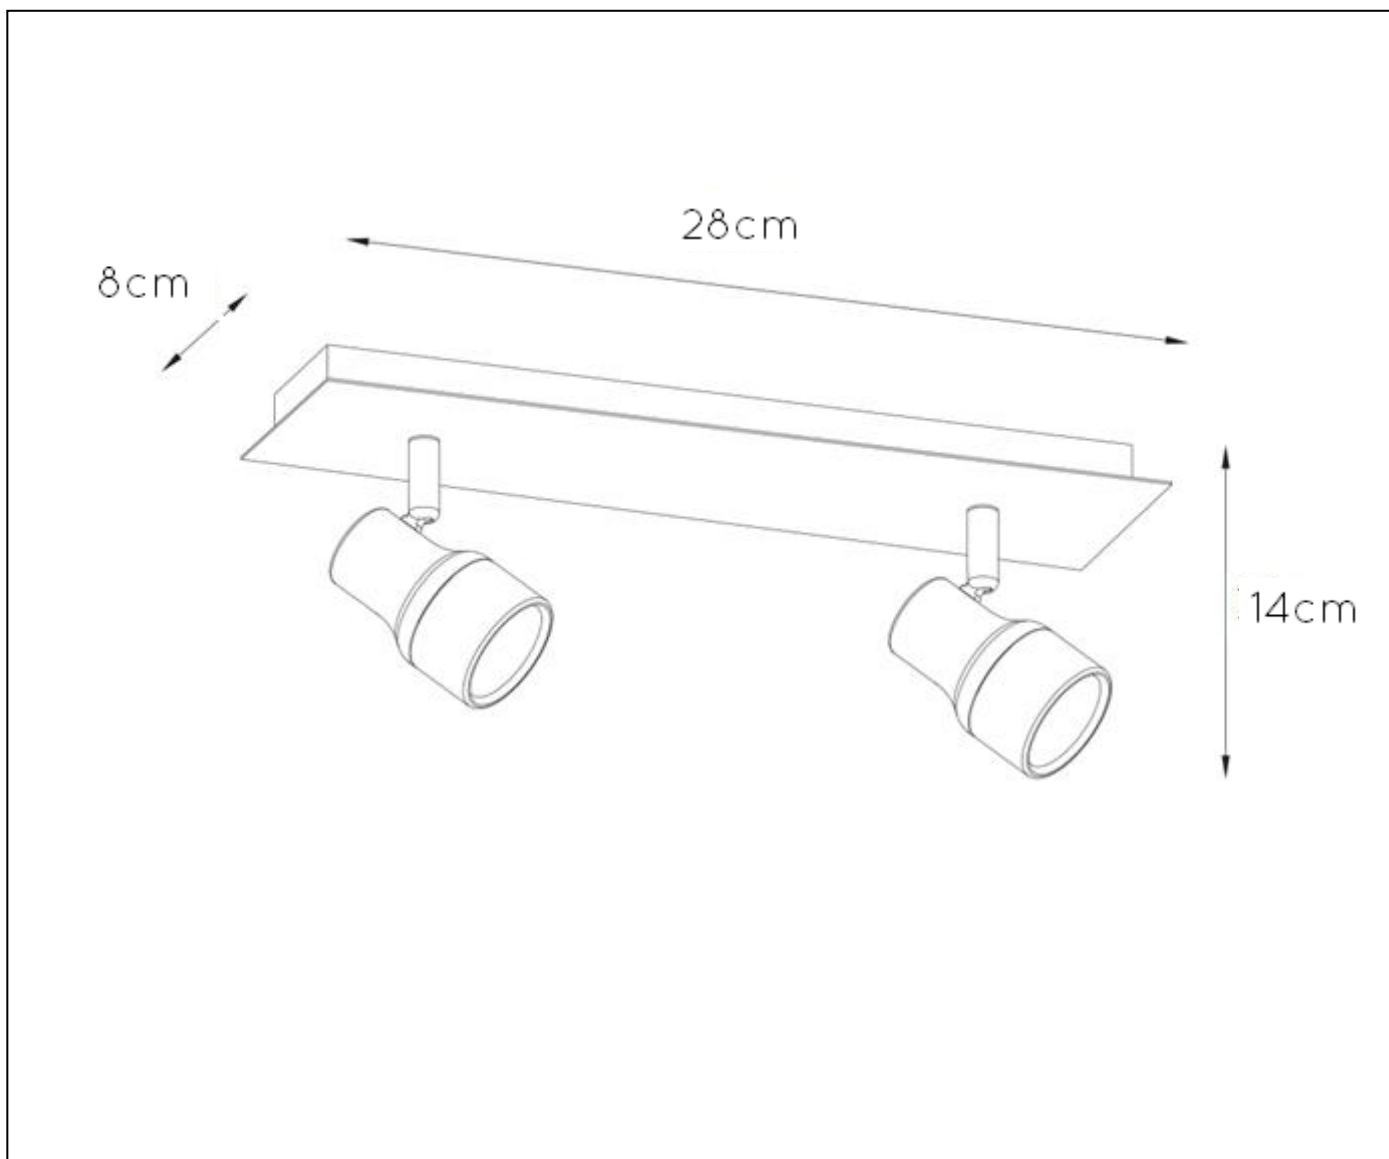

LUCIDE

TECHNICAL DRAWING & DIMENSIONS

SIRENE-LED

item number : 17948/10/11

EAN code : 5411212176110

item number : 17948/10/31

EAN code : 5411212176127

For more specifications, dimensions please visit
www.lucide.com