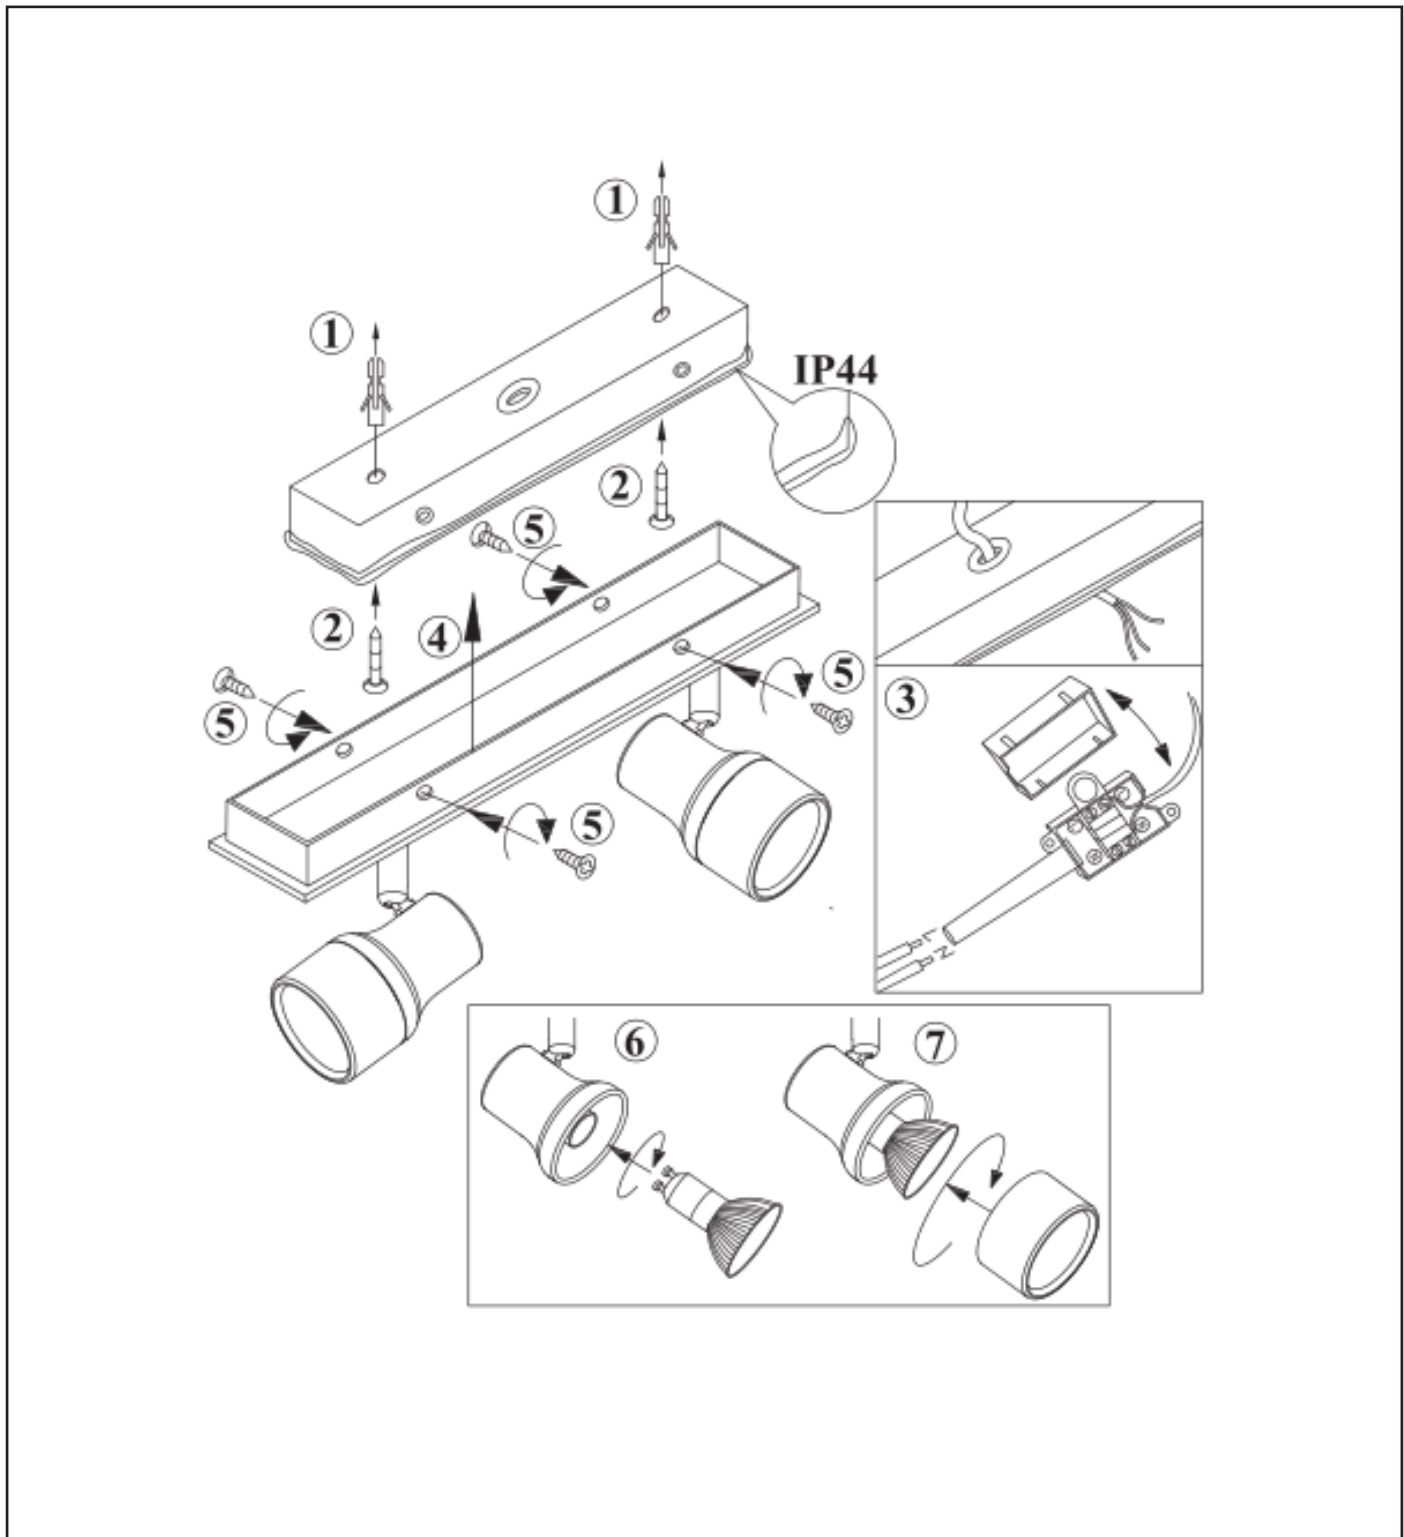

LUCIDE

GENERAL SPECIFICATIONS

RECOMMENDED LUCIDE LIGHT SOURCE

49006/05/36 & 49006/05/31
 Light source dimmable : Yes
 Light source incl. : Yes

General

Dimensions LxWxH : 28 cm x 8 cm x 14 cm
 Height minimum : 12 cm
 Height maximum : 14 cm
 Dimensions shade LxWxH : Ø 5.4 cm x 8.7 cm
 Main material : Metal+ glass
 Ceiling rose material : Metal
 Color : chrome/white
 Style : Modern
 Shape : -
 Weight : 0.92 kg
 Warranty : 2 years

Installation of items
 in bathroom:

Product specifications

Dimmable : Yes
 Light direction : Around (Diffuse)
 Adjustable in height : Not adjustable In
 Height (Before Installation)
 Directional : Directional
 Cable : No cable On
 Product
 Cable length : -
 Sensor : Without Sensor
 Control : No
 IP-Class : 44
 Electric class : 2
 Light source including: Yes
 Lamp socket : GU10
 Light source number : 2
 Power requirements : 220-240V~50Hz
 Bulb type & maximum wattage : GU10 LED 5W

EAN code : 5411212176110

item number : 17948/10/31

EAN code : 5411212176127

For more specifications, dimensions please visit
www.lucide.com

Dit product bevat een lichtbron van energie-efficiëntieklasse A+