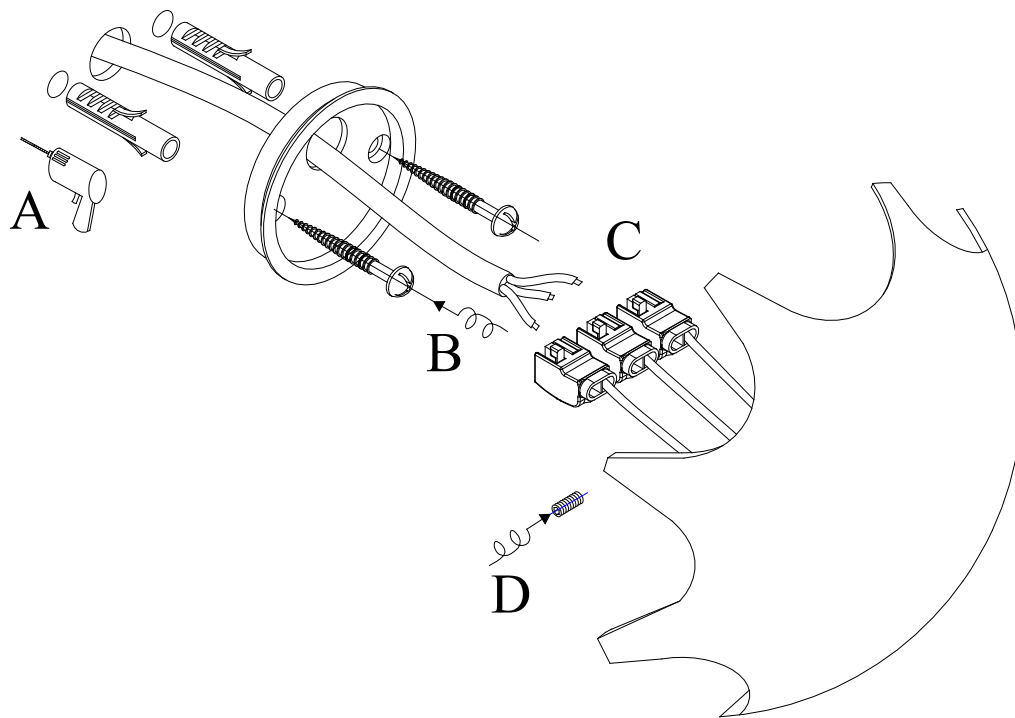

Item number: 17285/04/30
17285/04/31

Technical details

Materials used:	Aluminium
Color:	Black/White
Dimmable and how is fixture dimmable	No
Size:	Height: 6.6cm
	Length: 19.8cm
	Width: 19.8cm
	Net weight: 0.65kg
Power requirements:	220-240V~50Hz
Bulb type and maximum wattage:	LED, 4W
Number of bulbs:	1
IP degree:	IP65