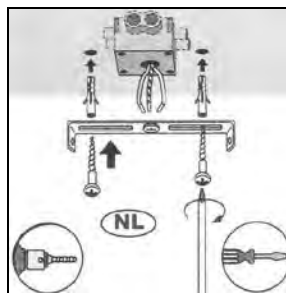

Item number: 17285/04/30
17285/04/31

Technical details

Materials used:	Aluminium
Color:	Black/White
Dimmable and how is fixture dimmable	No
Size:	Height: 6.6cm
	Length: 19.8cm
	Width: 19.8cm
	Net weight: 0.65kg
Power requirements:	220-240V~50Hz
Bulb type and maximum wattage:	LED, 4W
Number of bulbs:	1
IP degree:	IP65