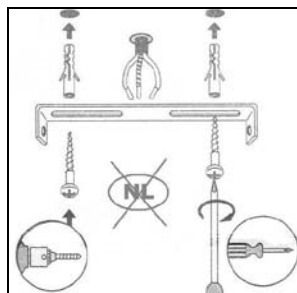

Item number: 17285/04/30
17285/04/31

Technical details

Materials used:	Aluminium
Color:	Black/White
Dimmable and how is fixture dimmable	No
Size:	Height: 6.6cm
	Length: 19.8cm
	Width: 19.8cm
	Net weight: 0.65kg
Power requirements:	220-240V~50Hz
Bulb type and maximum wattage:	LED, 4W
Number of bulbs:	1
IP degree:	IP65