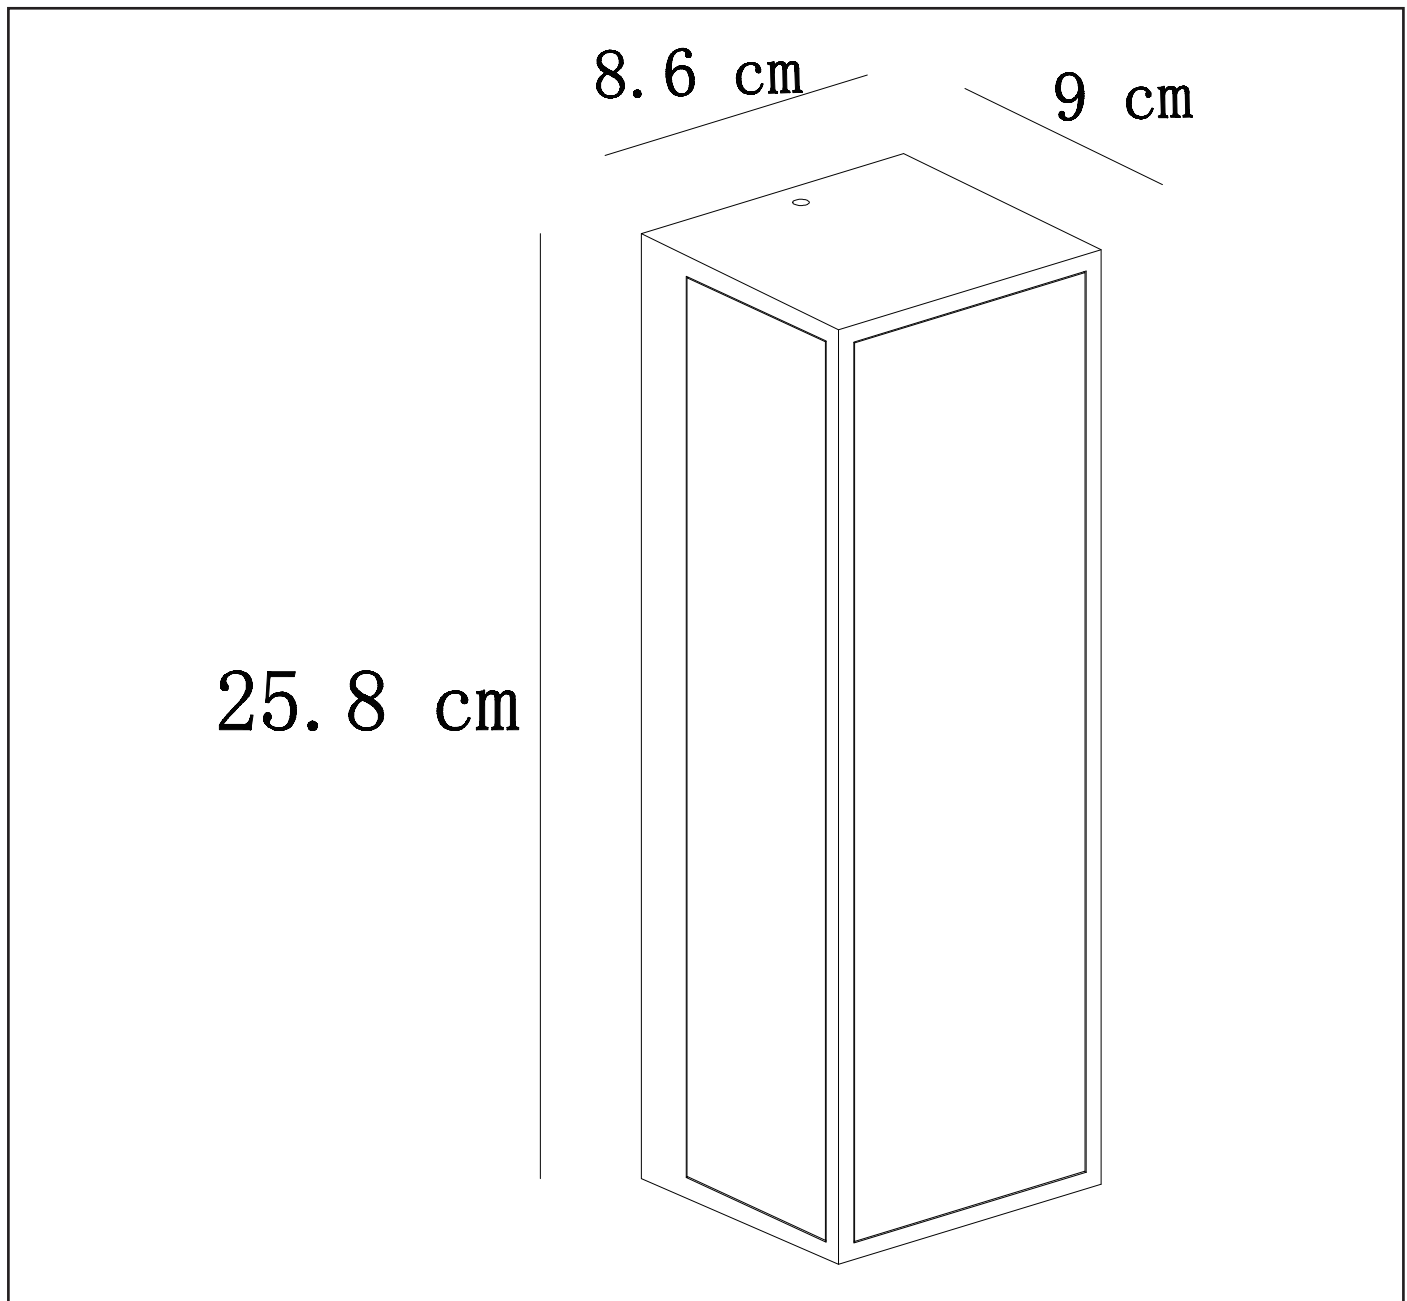

LUCIDE

TECHNICAL DRAWING & DIMENSIONS

DUKAN

Item number : 15802/01/30

EAN code : 5 411212151872

For more specifications, dimensions please visit

www.lucide.com