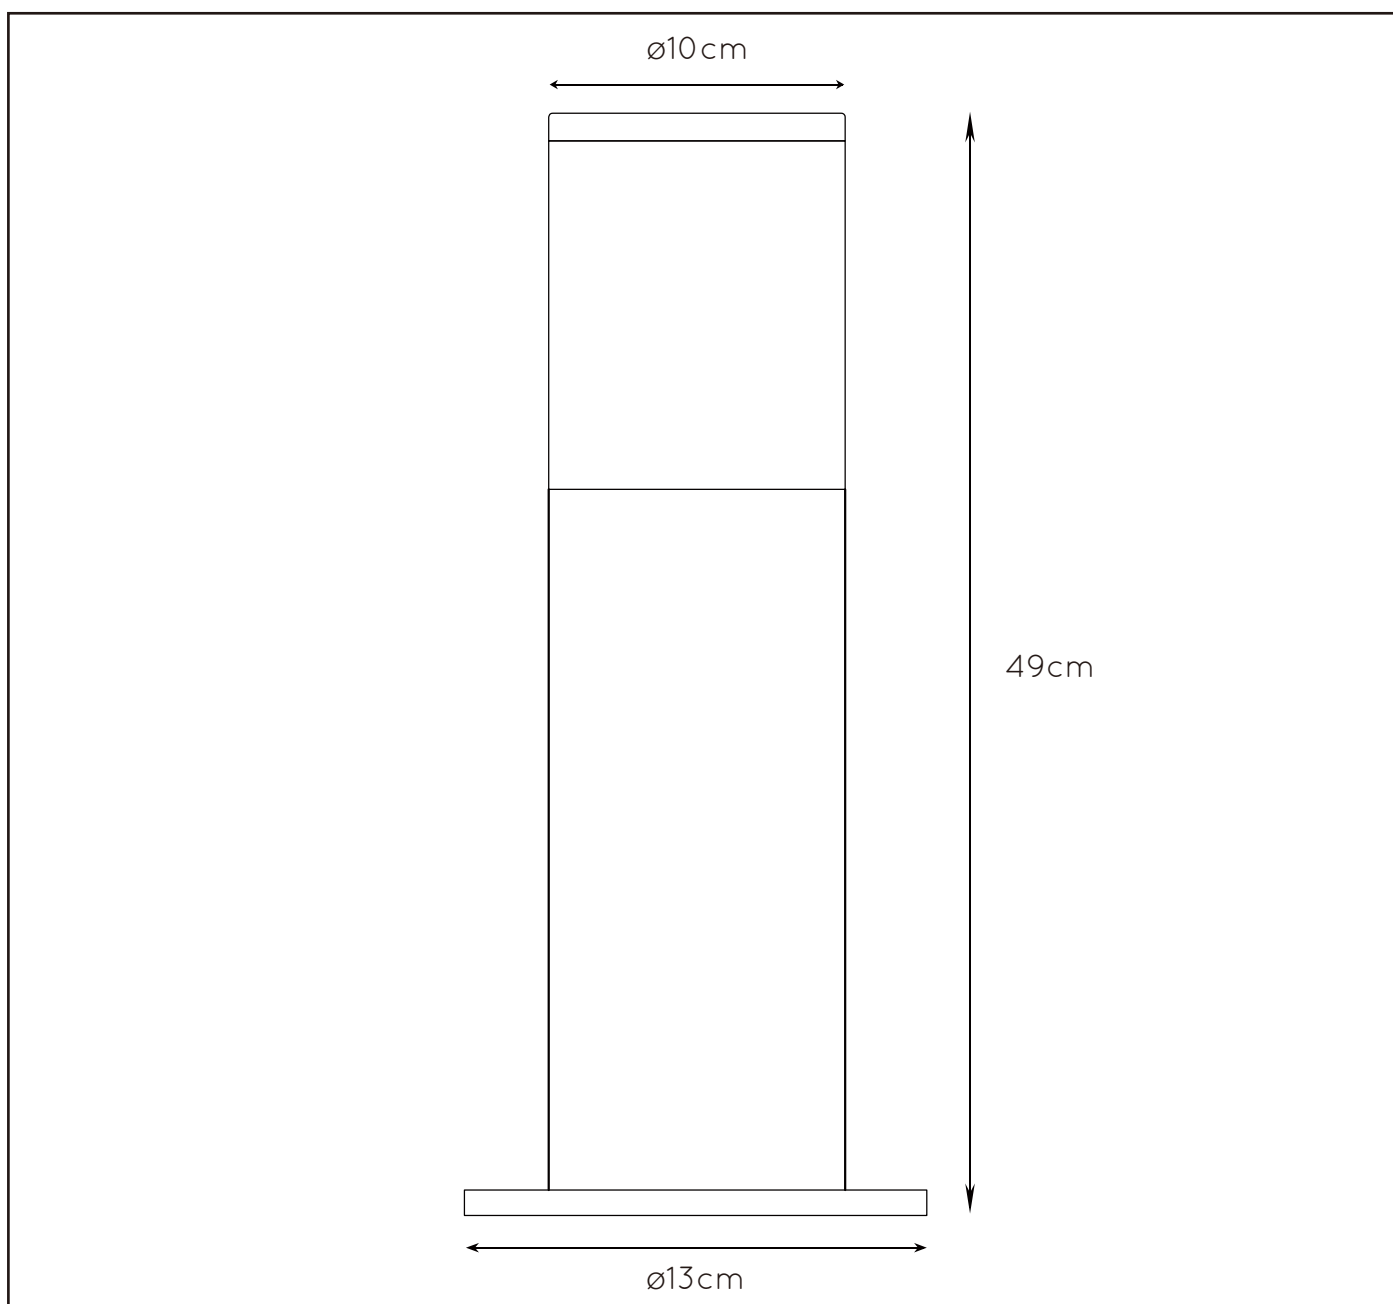

Dimensions LxWxH : 13 cm x 13 cm x 49 cm

Height minimum : 49 cm

Height maximum : 49 cm

Dimensions shade LxWxH : 10 cm x 10 cm x 12 cm

Main material : Stainless Steel

Ceiling rose material : -

Color : Black / Silver

Style : Modern

Shape : Round

Weight : 1,13 kg

Warranty : 2 years

Product specifications

Dimmable : No

Light direction : Downlight

Adjustable in height : No

Explanation of IP numbers for degrees of protection, see safety instruction manual in the box.

For more specifications of this product please visit

www.lucide.com

LUCIDE

TECHNICAL DRAWING & DIMENSIONS

FEDOR

Item number : 14899/50/30

EAN code : 5411212144355

Item number : 14899/50/12

EAN code : 5411212144348

For more specifications, dimensions please visit

www.lucide.com

LUCIDE

INSTALLATION DRAWING SPECIFICATIONS