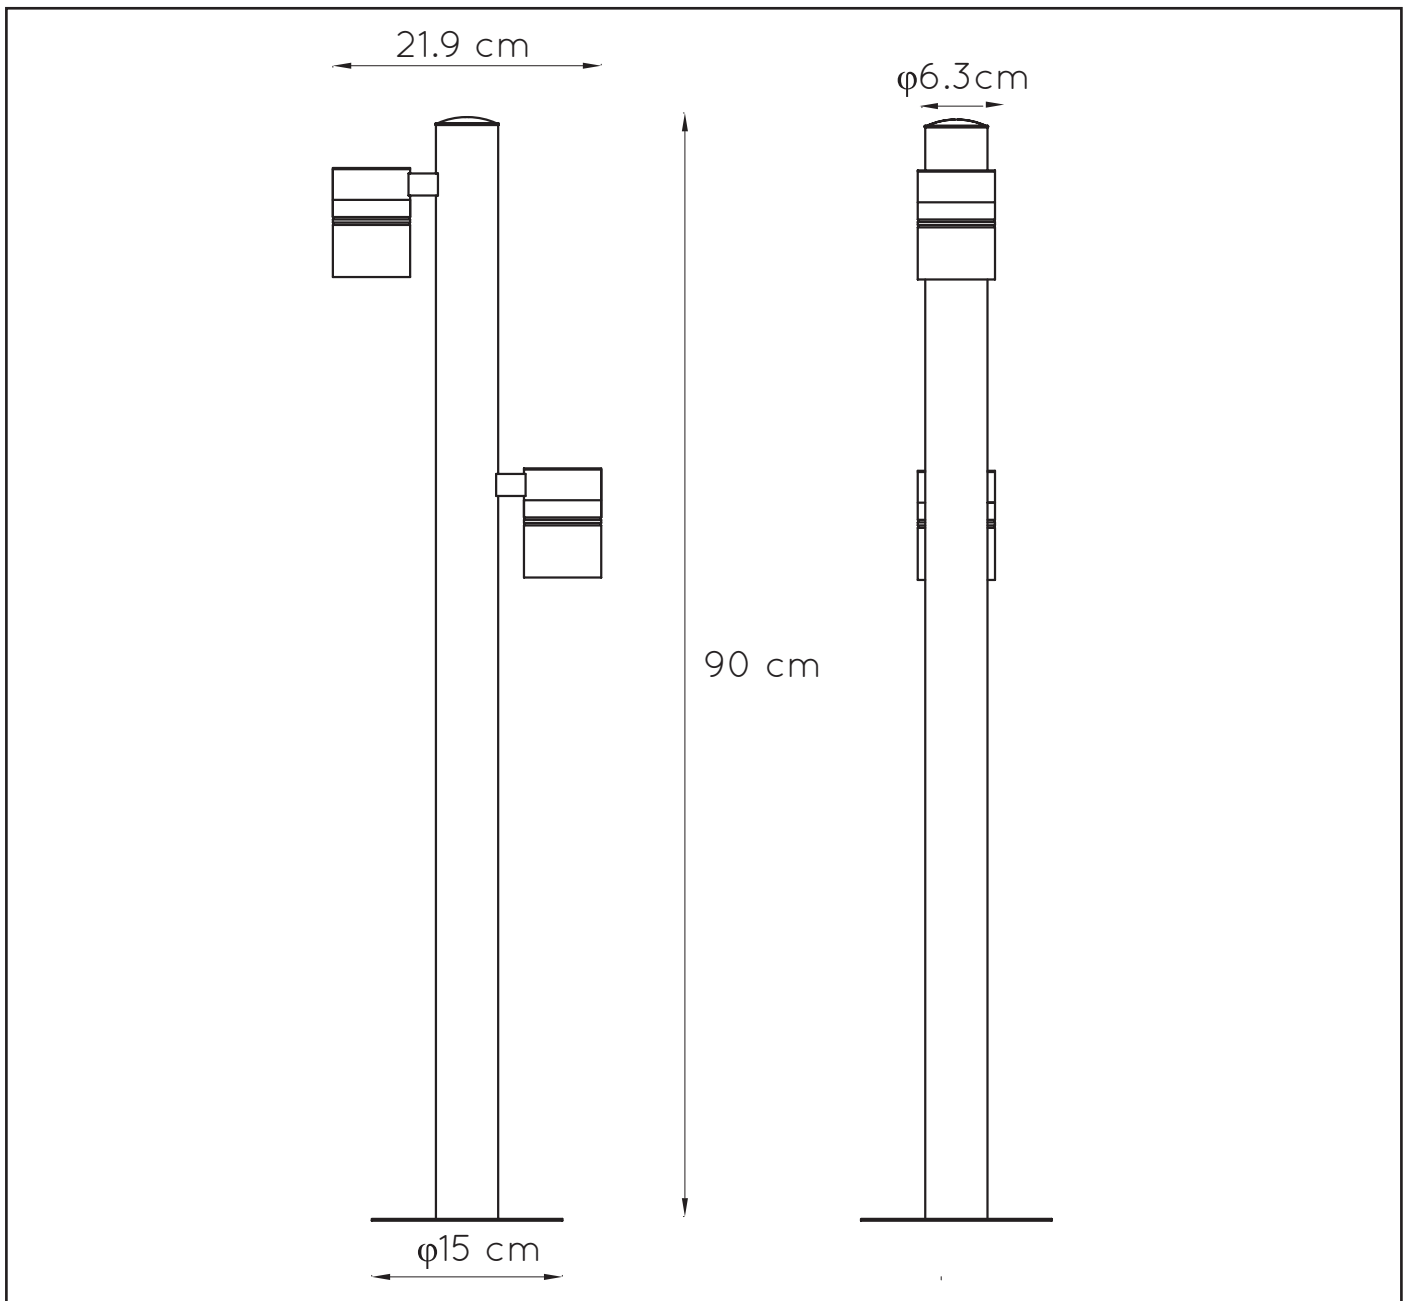

LUCIDE

GENERAL SPECIFICATIONS

RECOMMENDED LUCIDE LIGHT SOURCE

49008/05/60

Light source dimmable : No

Light source incl. : Yes

General

Dimensions LxWxH : 21.9 cm x 15 cm x 90 cm

Height minimum : 90 cm

Height maximum : 90 cm

Dimensions shade LxWxH : \varnothing 6.3 cm x 7.2 cm

Main material : Stainless steel

Ceiling rose material : Stainless steel

Color : Satin chrome+Black

Style : Modern

Shape : Round

Weight : 1.605 kg

Warranty : 2 years

Product specifications

Dimmable : No

Light direction : Downlight

Adjustable in height : No

Directional : Directional

For more specifications of this product please visit

www.lucide.com

ARNE-LED

Item number :14867/98/12

EAN code : 5411212143938

Item number :14867/98/30

EAN code : 5411212143945

For more specifications, dimensions please visit