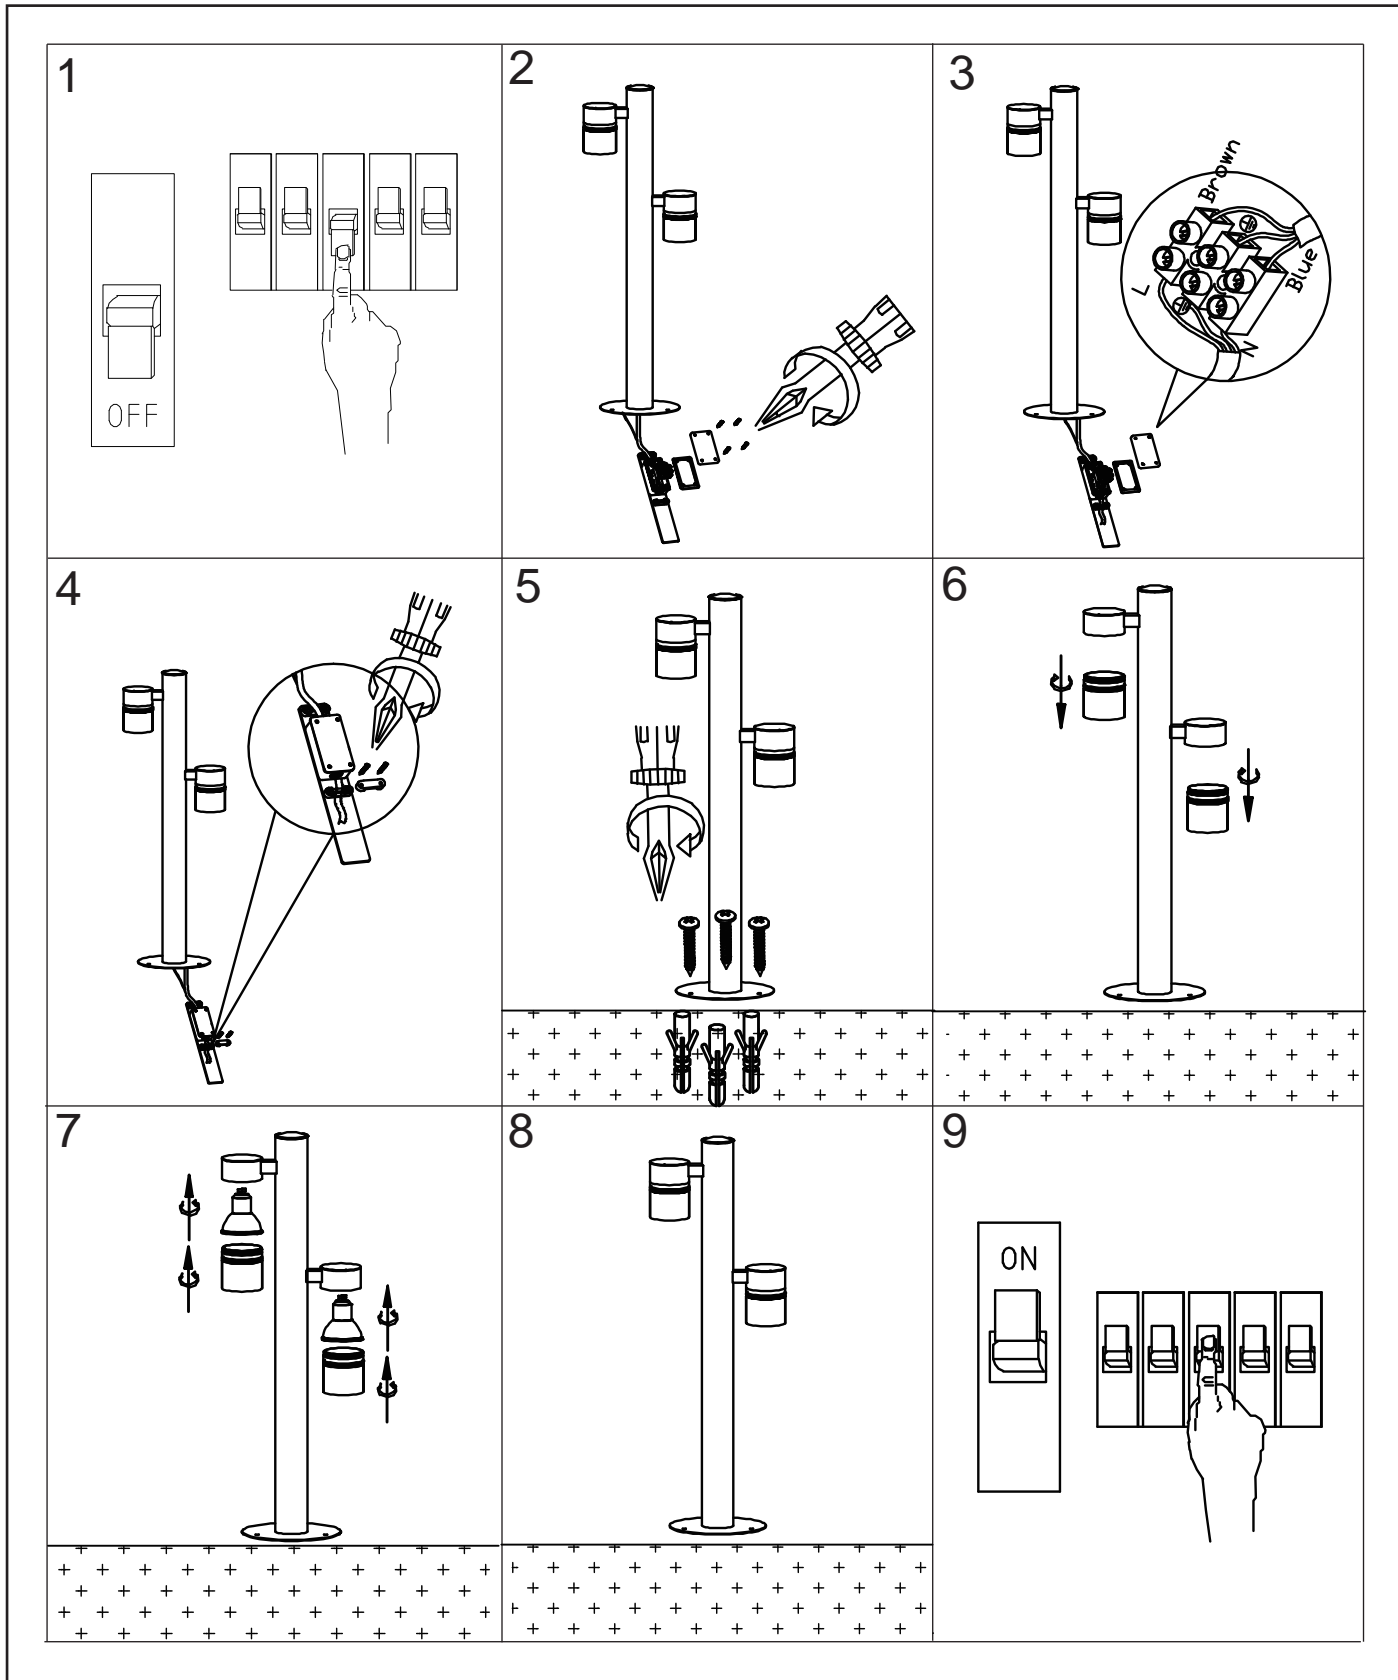

LUCIDE

INSTALLATION DRAWING SPECIFICATIONS

Dit product bevat een lichtbron van energie-efficiëntieklasse A+
Ce produit contient une source lumineuse de classe énergétique A+
This product contains a light source of energy efficiency class A+
Dieses Produkt enthält eine Lichtquelle der Energieeffizienzklasse A+
Ten produkt zawiera ród o wiat a o klasie efektywno ci energetycznej A+