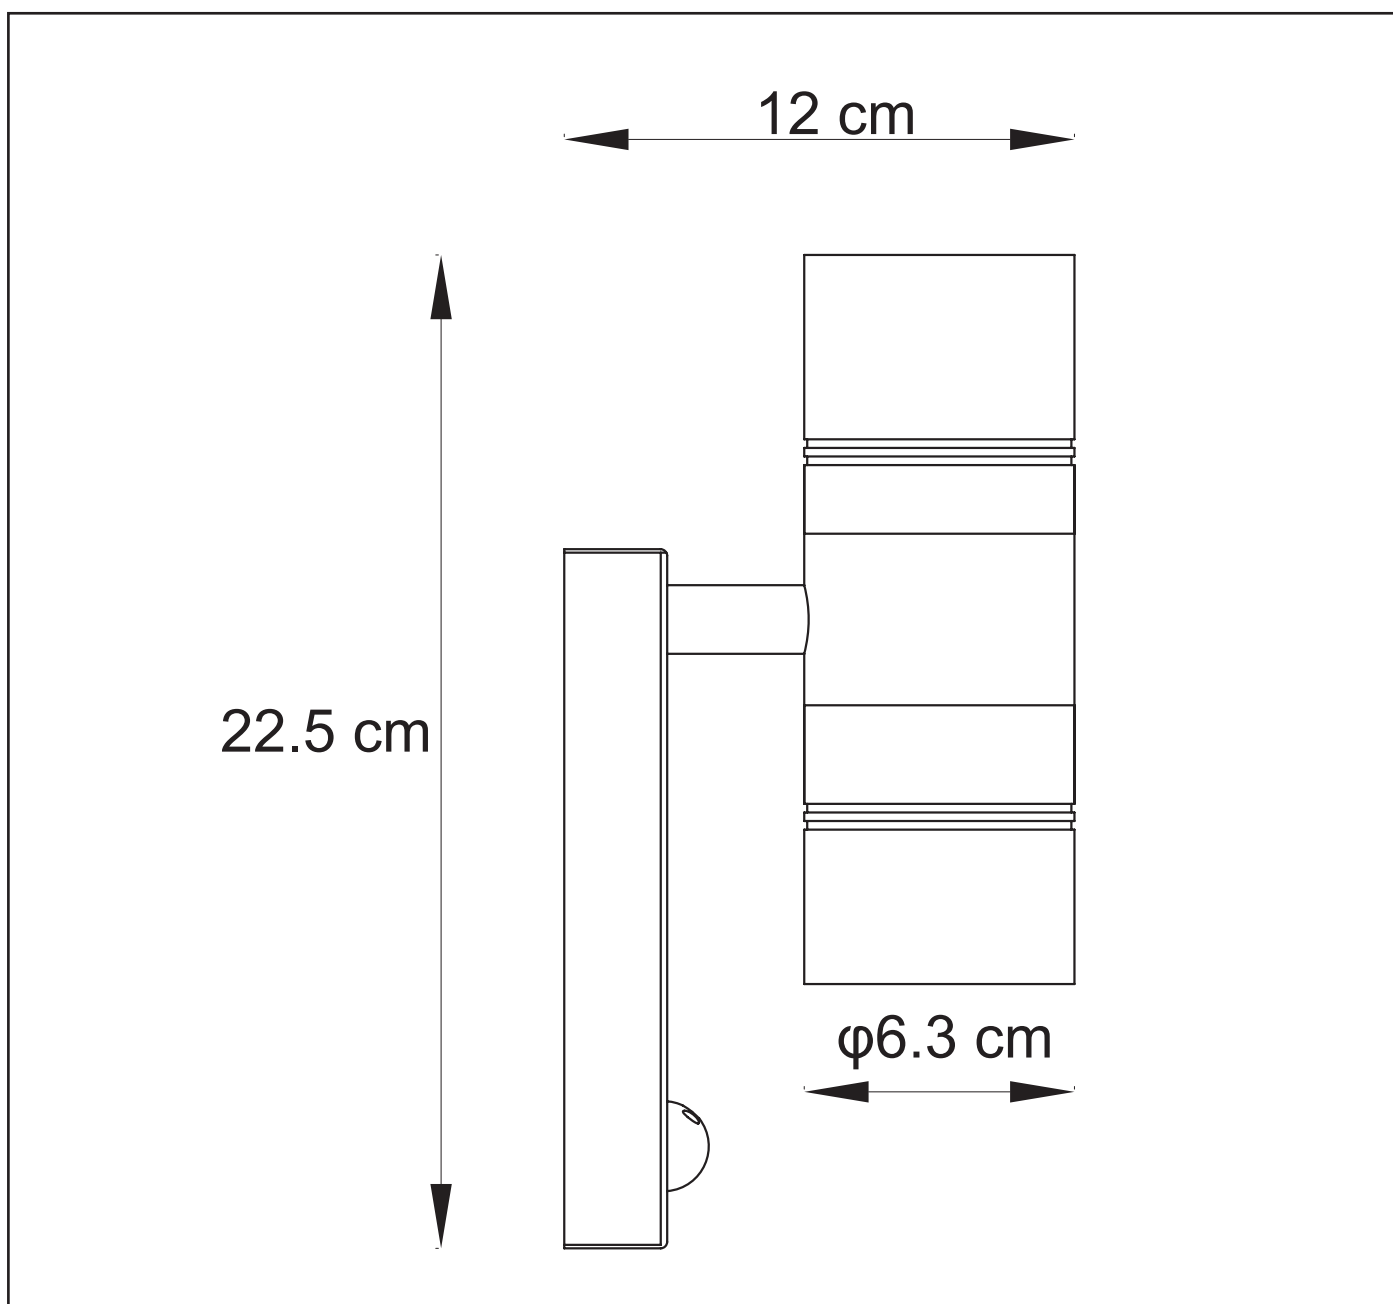

ARNE-LED

Item number : 14866/10/12

EAN code : 5411212143860

Item number : 14866/10/30

EAN code : 5411212143877

For more specifications, dimensions please visit

www.lucide.com