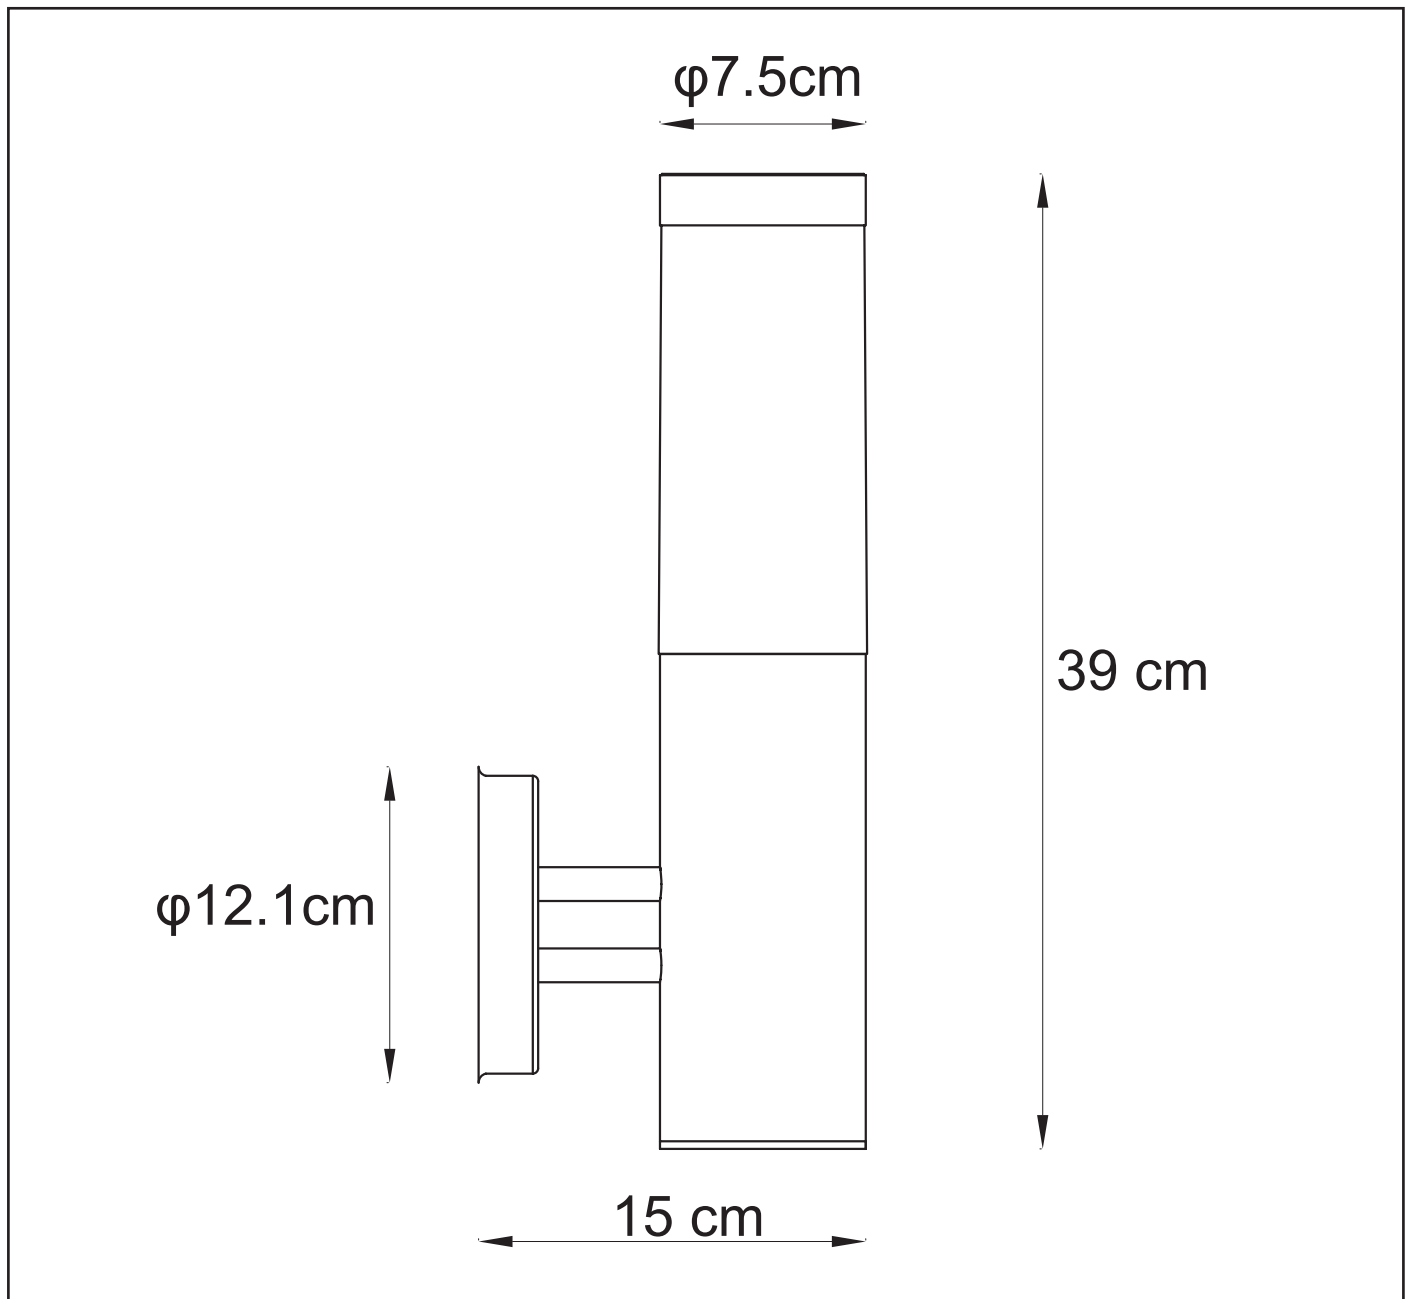

LUCIDE

TECHNICAL DRAWING & DIMENSIONS

KIBO

Item number :14863/01/12
EAN code:5411212143105

For more specifications, dimensions please visit
www.lucide.com