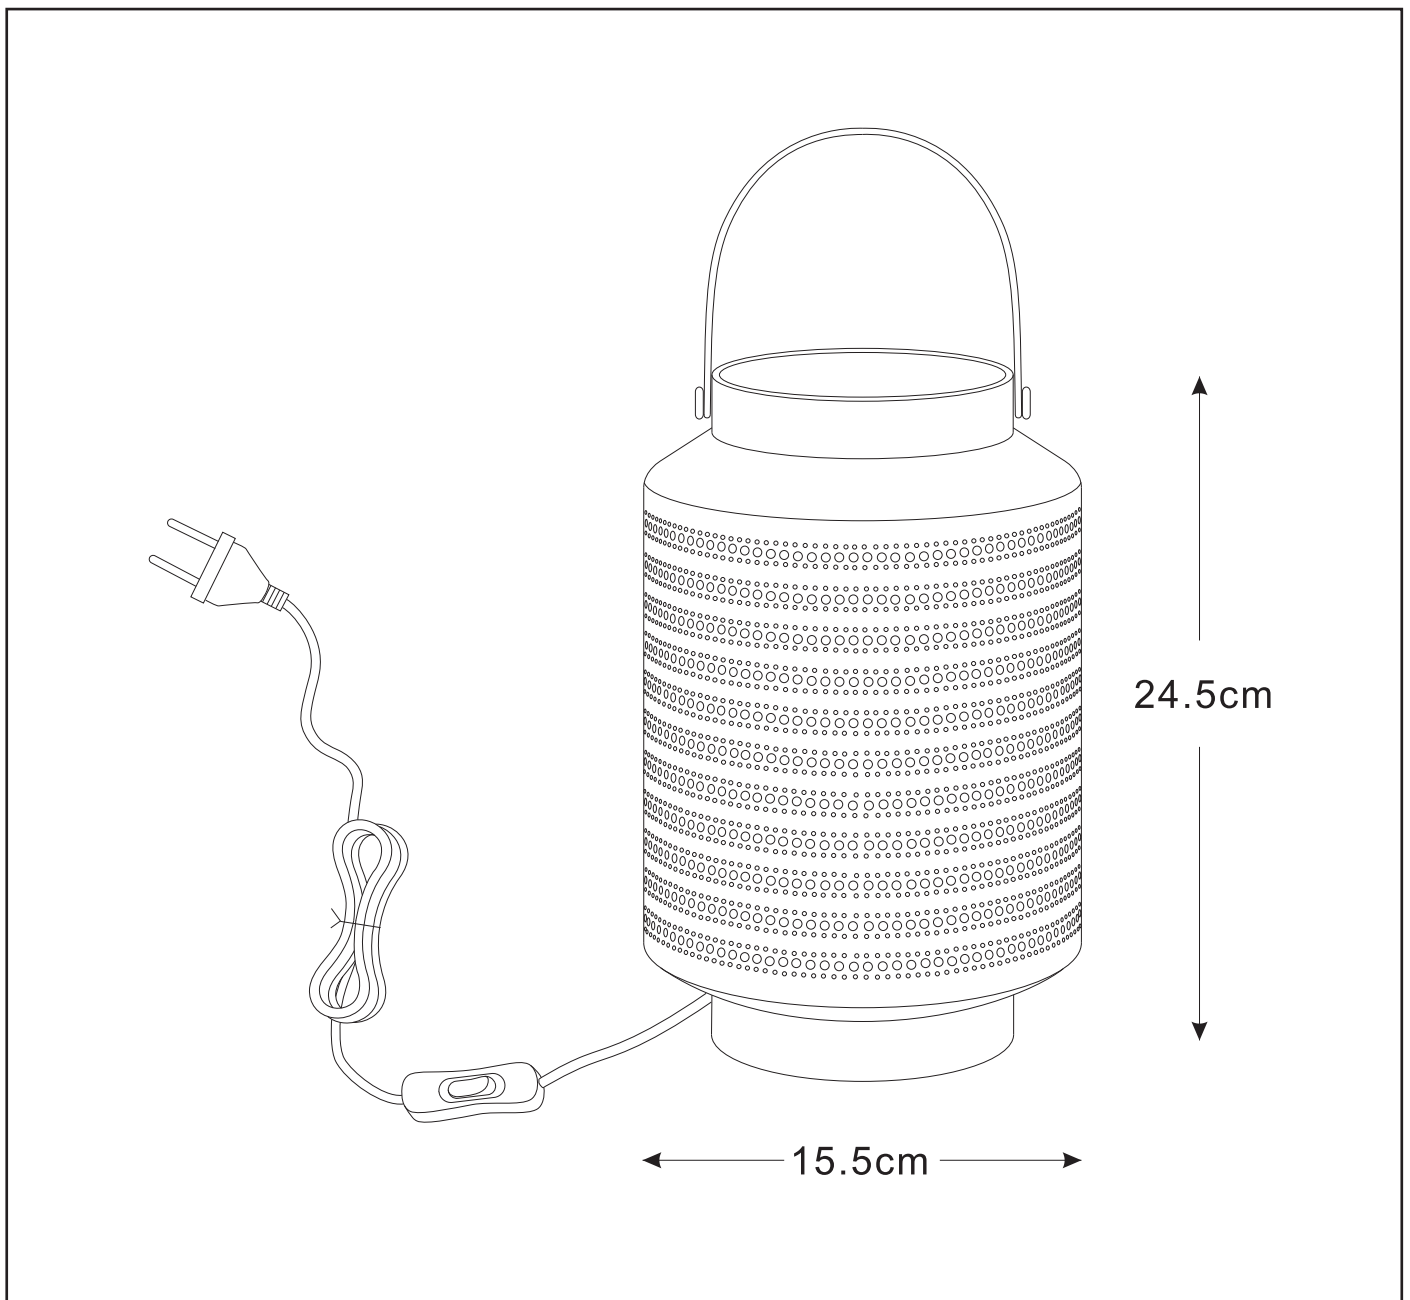

LUCIDE

TECHNICAL DRAWING & DIMENSIONS

JAMILA

item number : 13526/01/31

EAN code : 5411212133953

item number : 13526/01/36

EAN code : 5411212133960

For more specifications, dimensions please visit
www.lucide.com