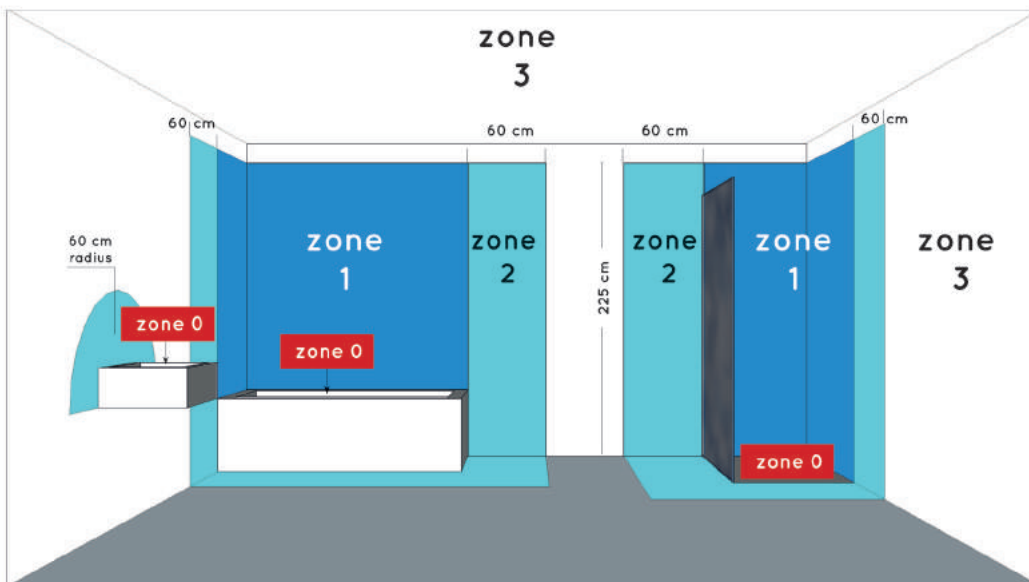

IP classifications

zone 0

zone 1
minimum

IP65

zone 2
minimum

IP44

zone 3
minimum

IP21

For more specifications of
this product please visit
www.lucide.com