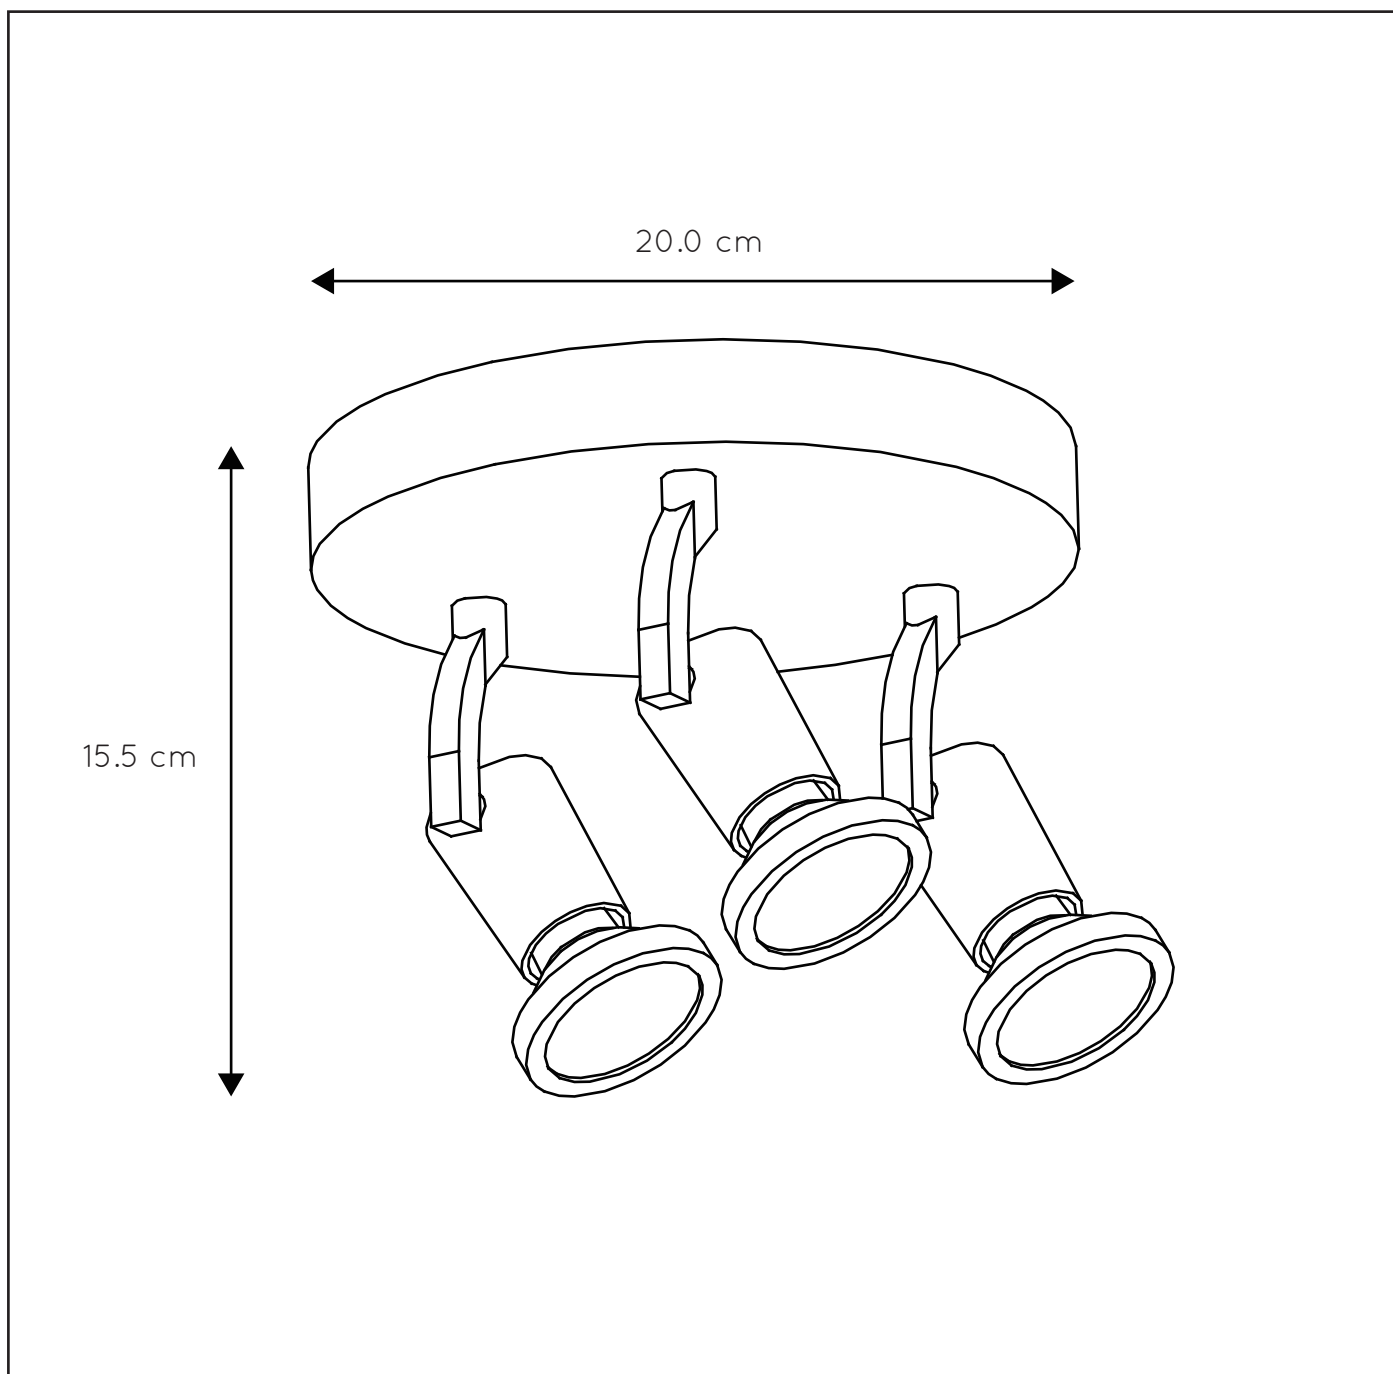

JASTER-LED

Item number : 11903/15/30

EAN code : 5411212114716

Item number : 11903/15/31

EAN code : 5411212114723

For more specifications, dimensions please visit

www.lucide.com