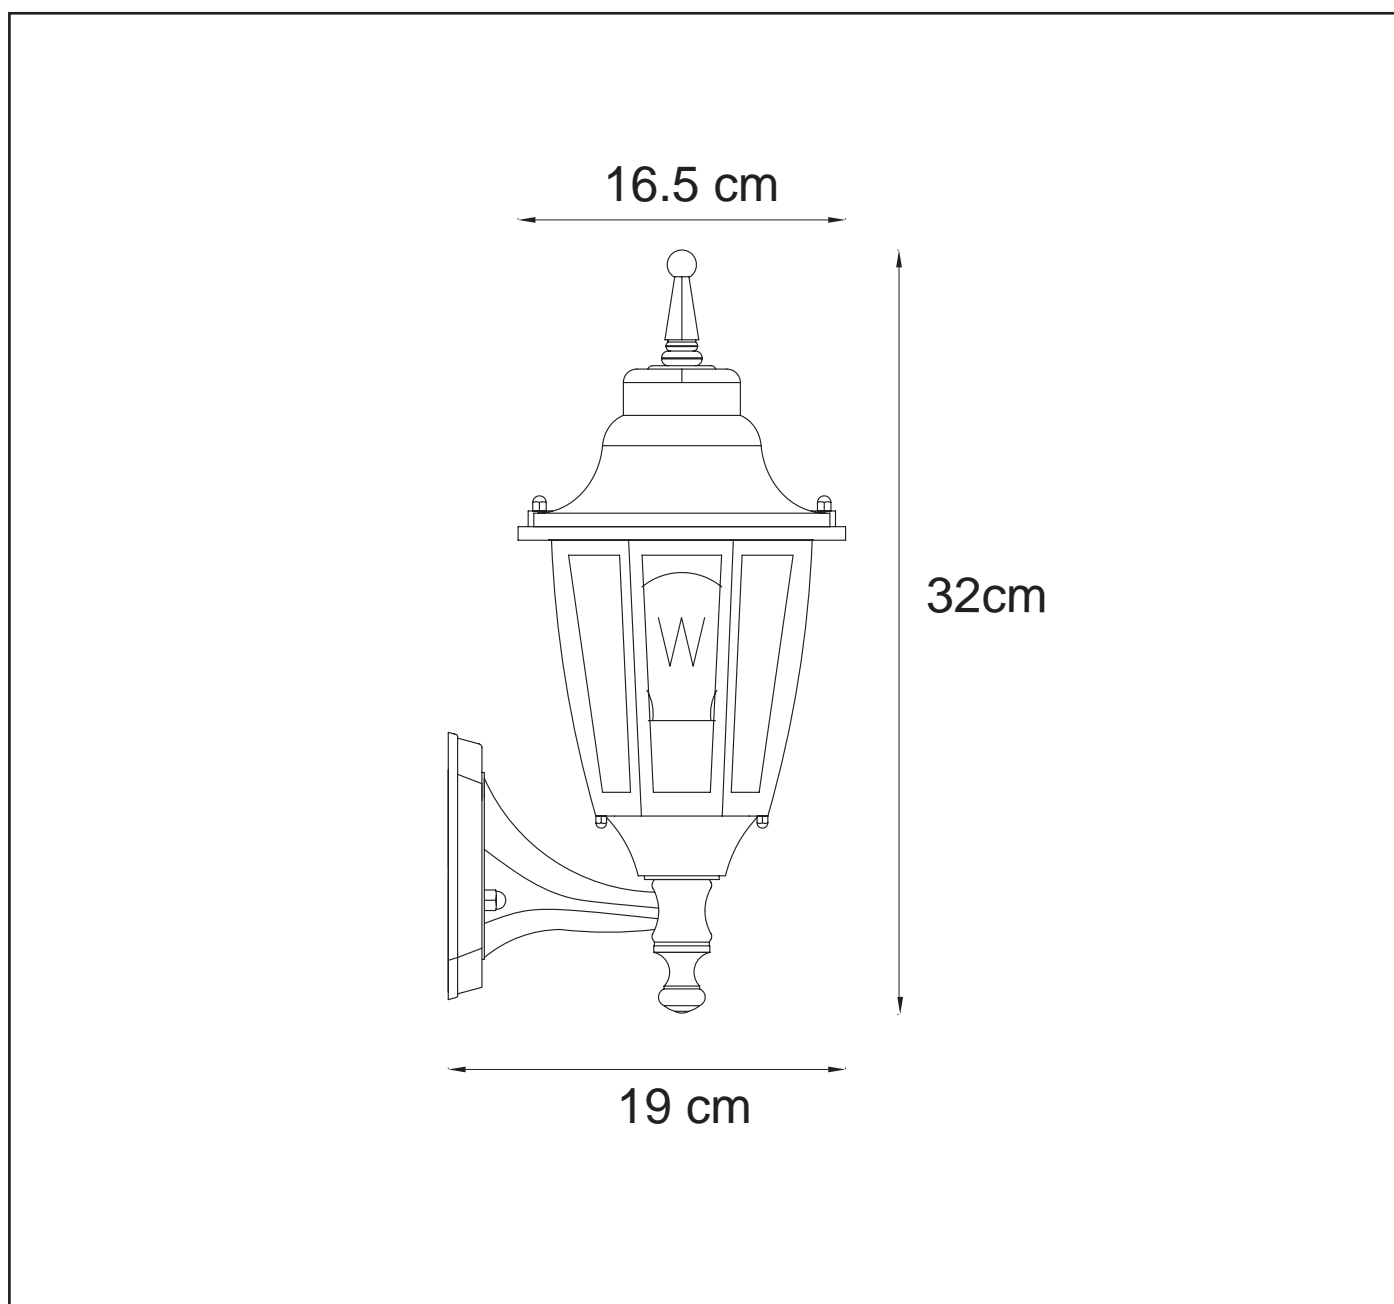

TIRENO

Item number : 11832/01/30

EAN code : 5411212110848

For more specifications, dimensions please visit

www.lucide.com