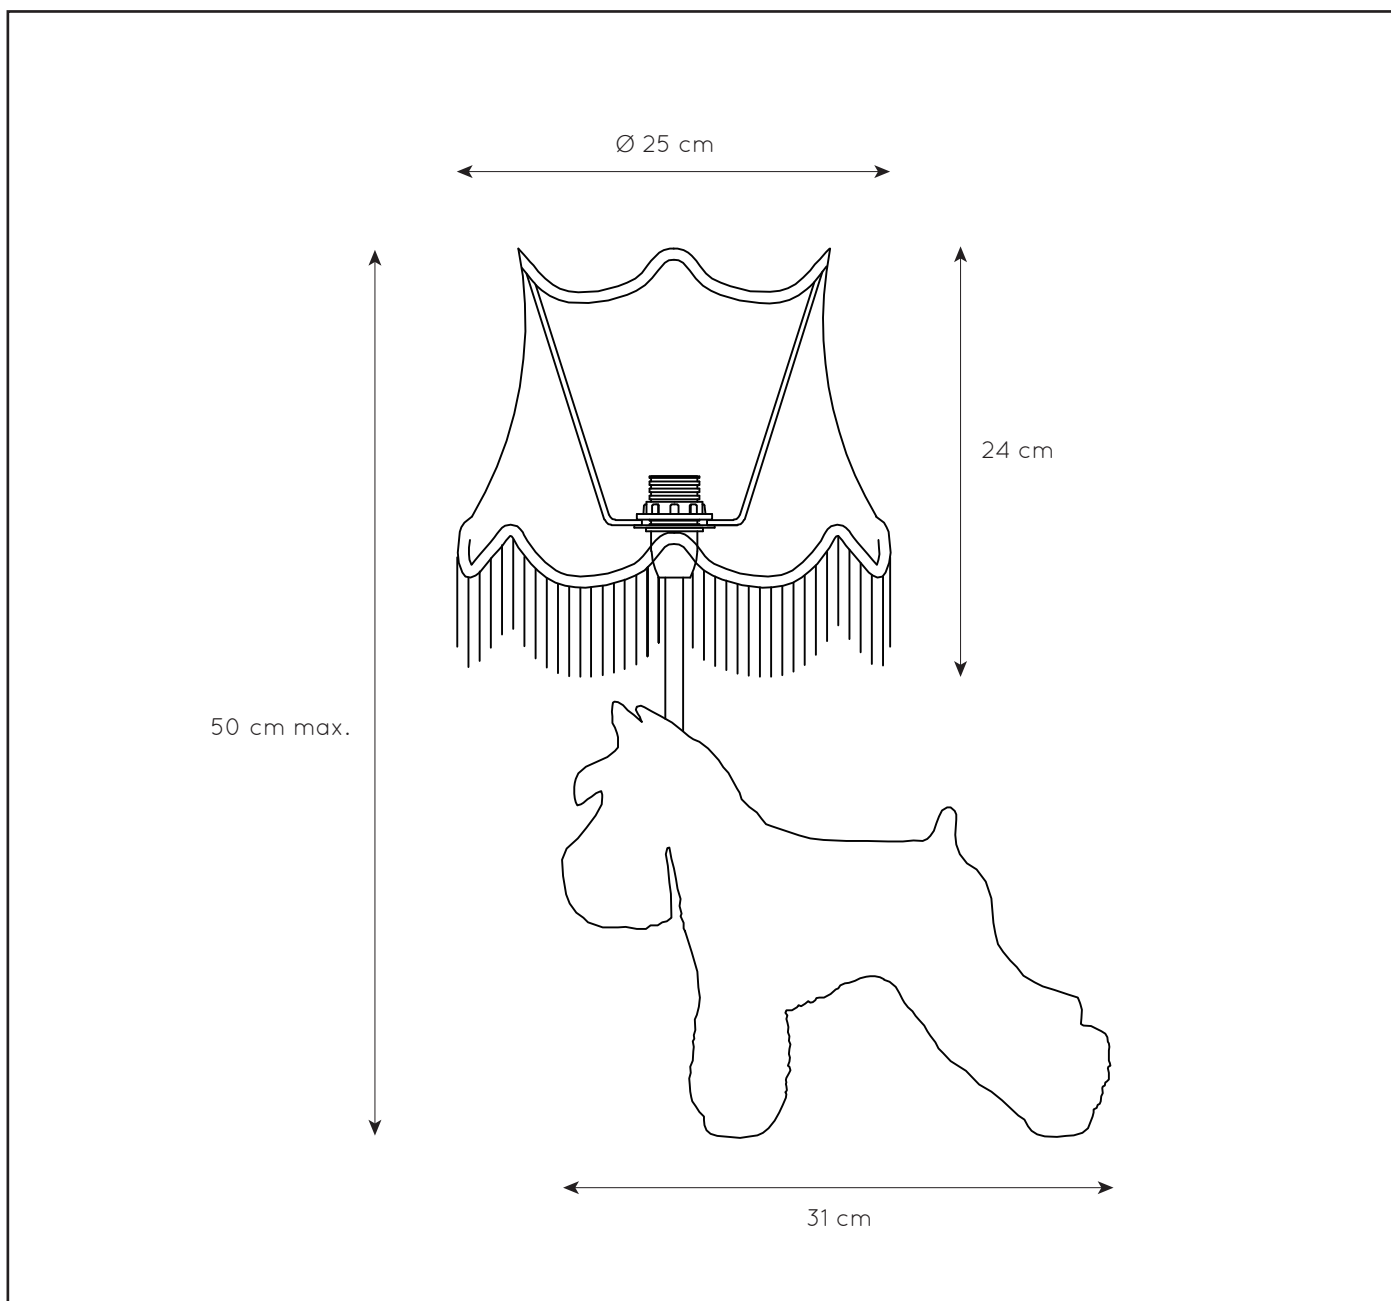

Height minimum : 50 cm

Height maximum : 50 cm

Dimensions shade LxWxH : 25 cm x 25 cm x 24 cm

Main material : Folck + Resin + Fabric

Ceiling rose material : None

Color : Teal and black

Style : Modern

Shape : Irregular

Weight : 2.30kg

Warranty : 2 years

Product specifications

Dimmable : No

Light direction : Around (Diffuse)

Adjustable in height : No

Directional : Not Directional

Cable : Yes, Cable On Product

Power requirements : 220-240V~50Hz

Bulb type & maximum wattage : E14- max.40W

For more specifications of this product please visit

www.lucide.com

FILOU

Item number : 10504/81/30

EAN code : 5411212105356

For more specifications, dimensions please visit
www.lucide.com

LUCIDE

INSTALLATION DRAWING SPECIFICATIONS