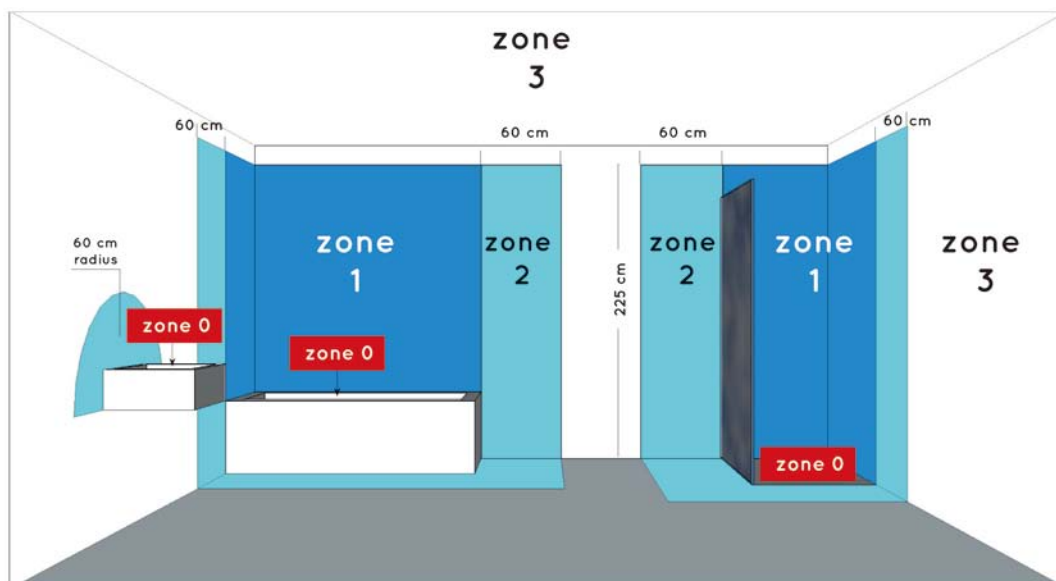

IP classifications

zone 0

zone 1
minimum

zone 2
minimum

zone 3
minimum

For more specifications of
this product please visit
www.lucide.com