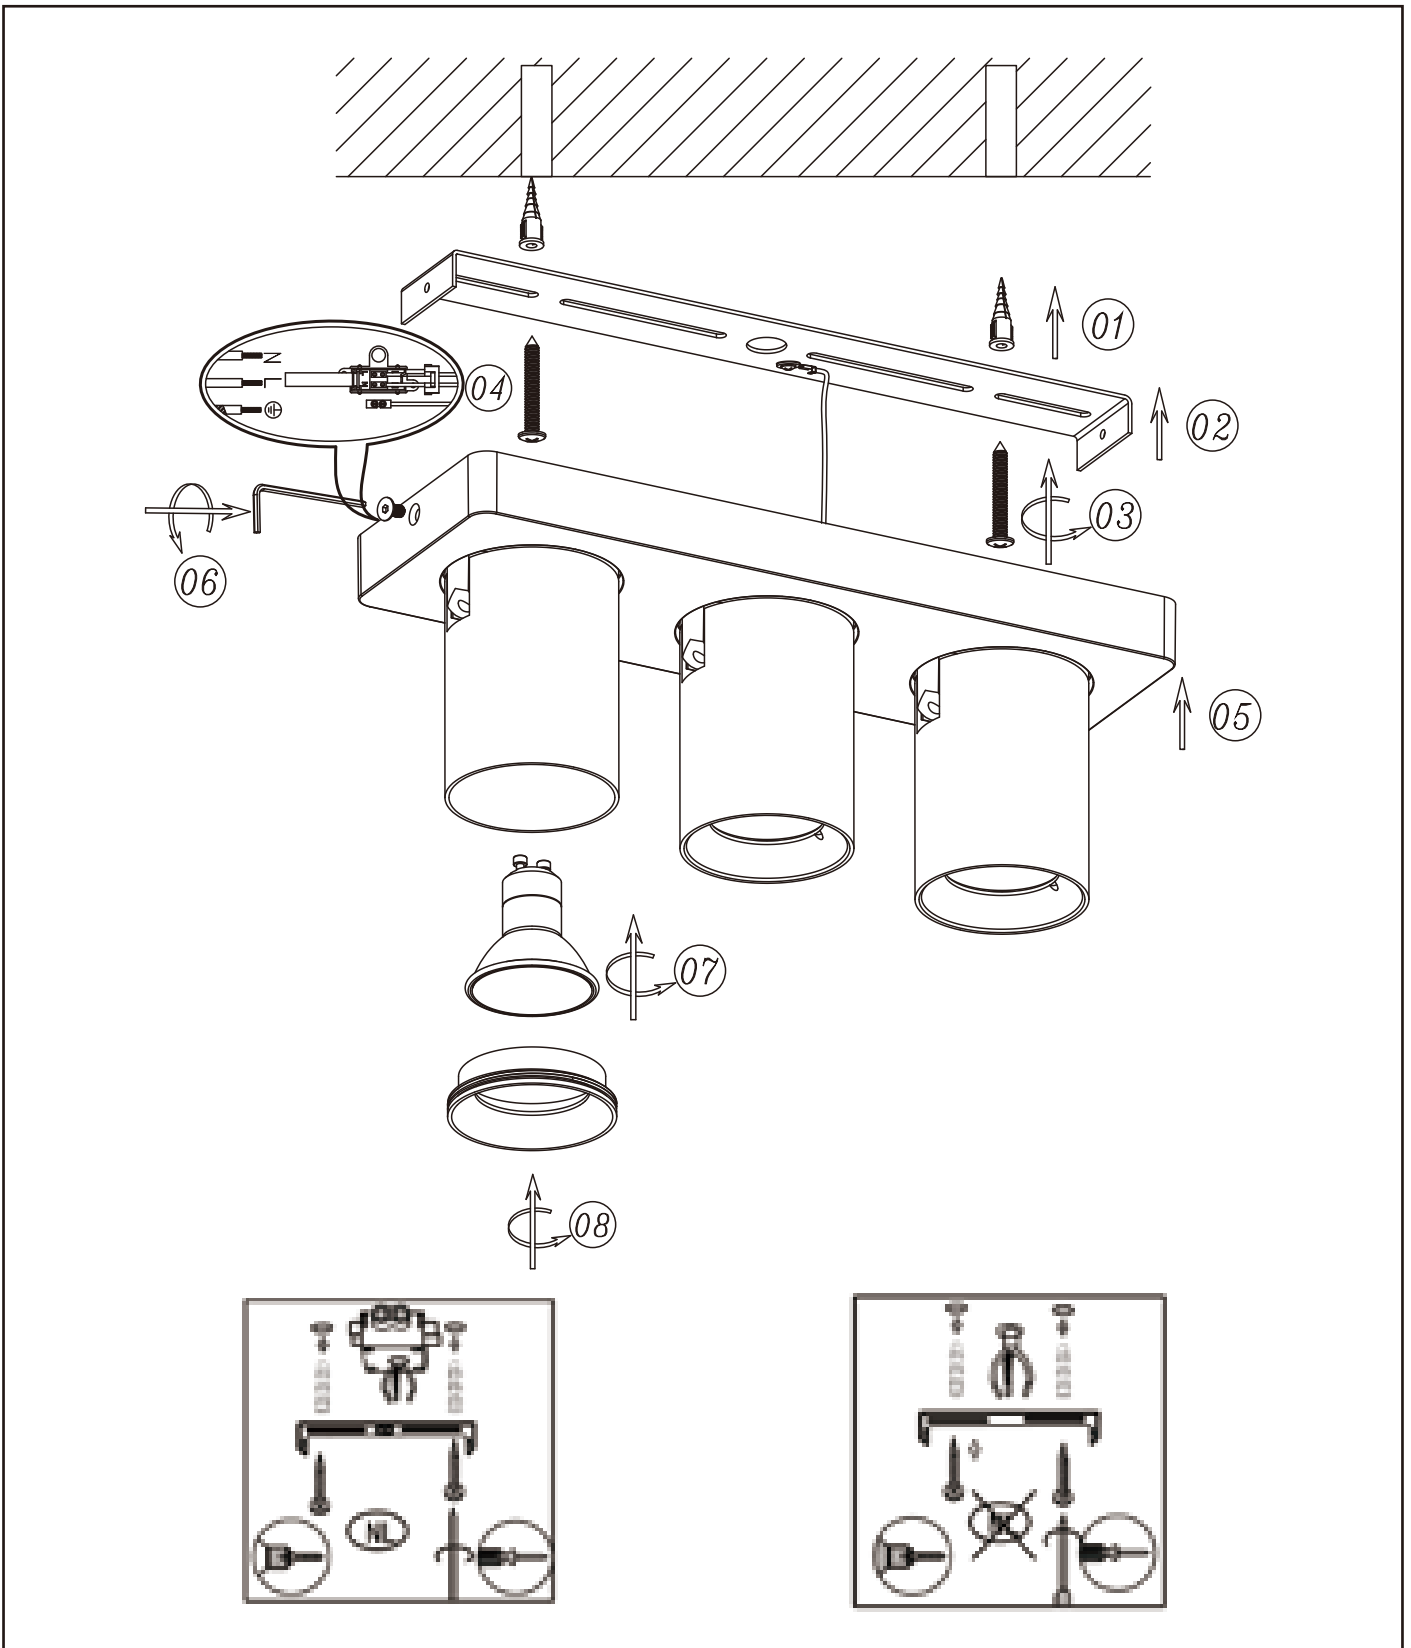

LUCIDE

INSTALLATION DRAWING SPECIFICATIONS

Dit product bevat een lichtbron van energie-efficiëntieklasse G (oude klasse A+).
Ce produit contient une source lumineuse de classe énergétique G (ancienne classe A+).
This product contains a light source of energy efficiency class G (old class A+).
Dieses Produkt enthält eine Lichtquelle der Energieeffizienzklasse G (alte Klasse A+).
Ten produkt zawiera ród o wiat a o klasie efektywno ci energetycznej G (stara klasa A+).