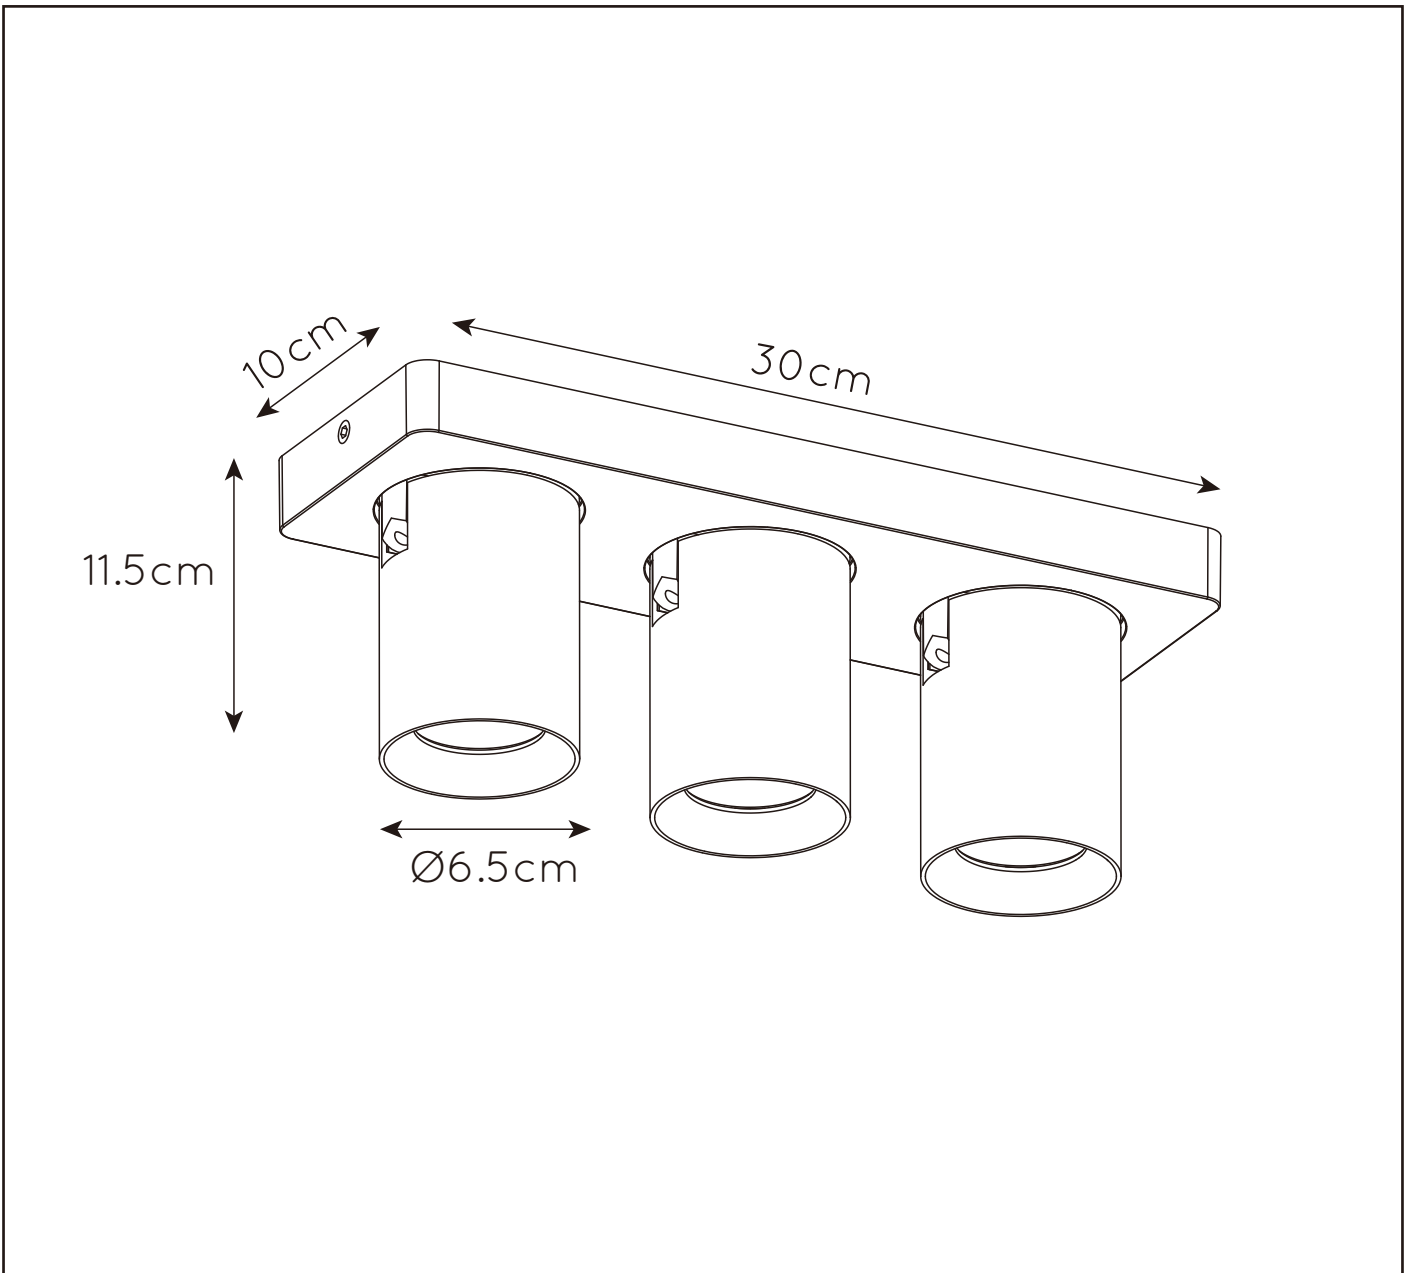

NIGEL

Item number : 09929/15/30

EAN code : 5411212092571

Item number : 09929/15/31

EAN code : 5411212092588