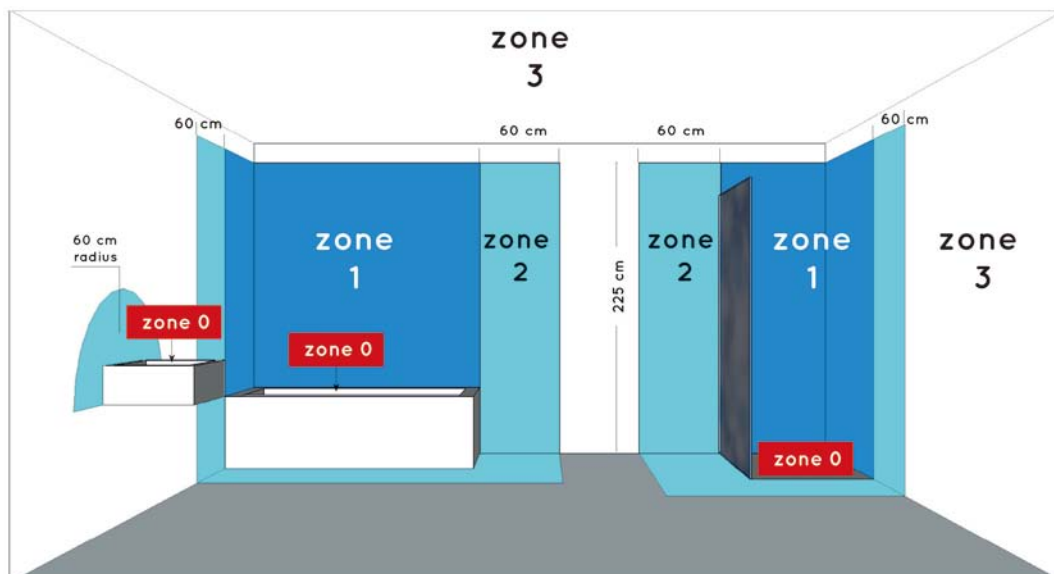

LUCIDE

GENERAL SPECIFICATIONS

RECOMMENDED LUCIDE LIGHT SOURCE

49009/05/30
Light source dimmable : Yes. Dim to warm
Light source incl. : No

General

Dimensions LxWxH : 8.5cm x 8.5cm x 4.17cm
Height maximum : 0.5cm
Dimensions shade LxWxH : N/A
Main material : aluminium
Ceiling rose material : aluminium
Color : Sand Black / Sand White
Style : Modern
Shape : square
Weight : 0.15kg
Warranty : 2 years

Product specifications

Dimmable : No
Light direction : downward
Adjustable in height : No
Directional : Directional
Cable : Without Cable
Cable length : N/A
Sensor : Without Sensor
Control : Light Switch Control
IP-Class : IP44
Electric class : II
Light source including ? : No
Lamp socket : GU10
Light source number : 1
Power requirements : 220-240V~50Hz
Bulb type & maximum wattage : GU10 MAX.50W