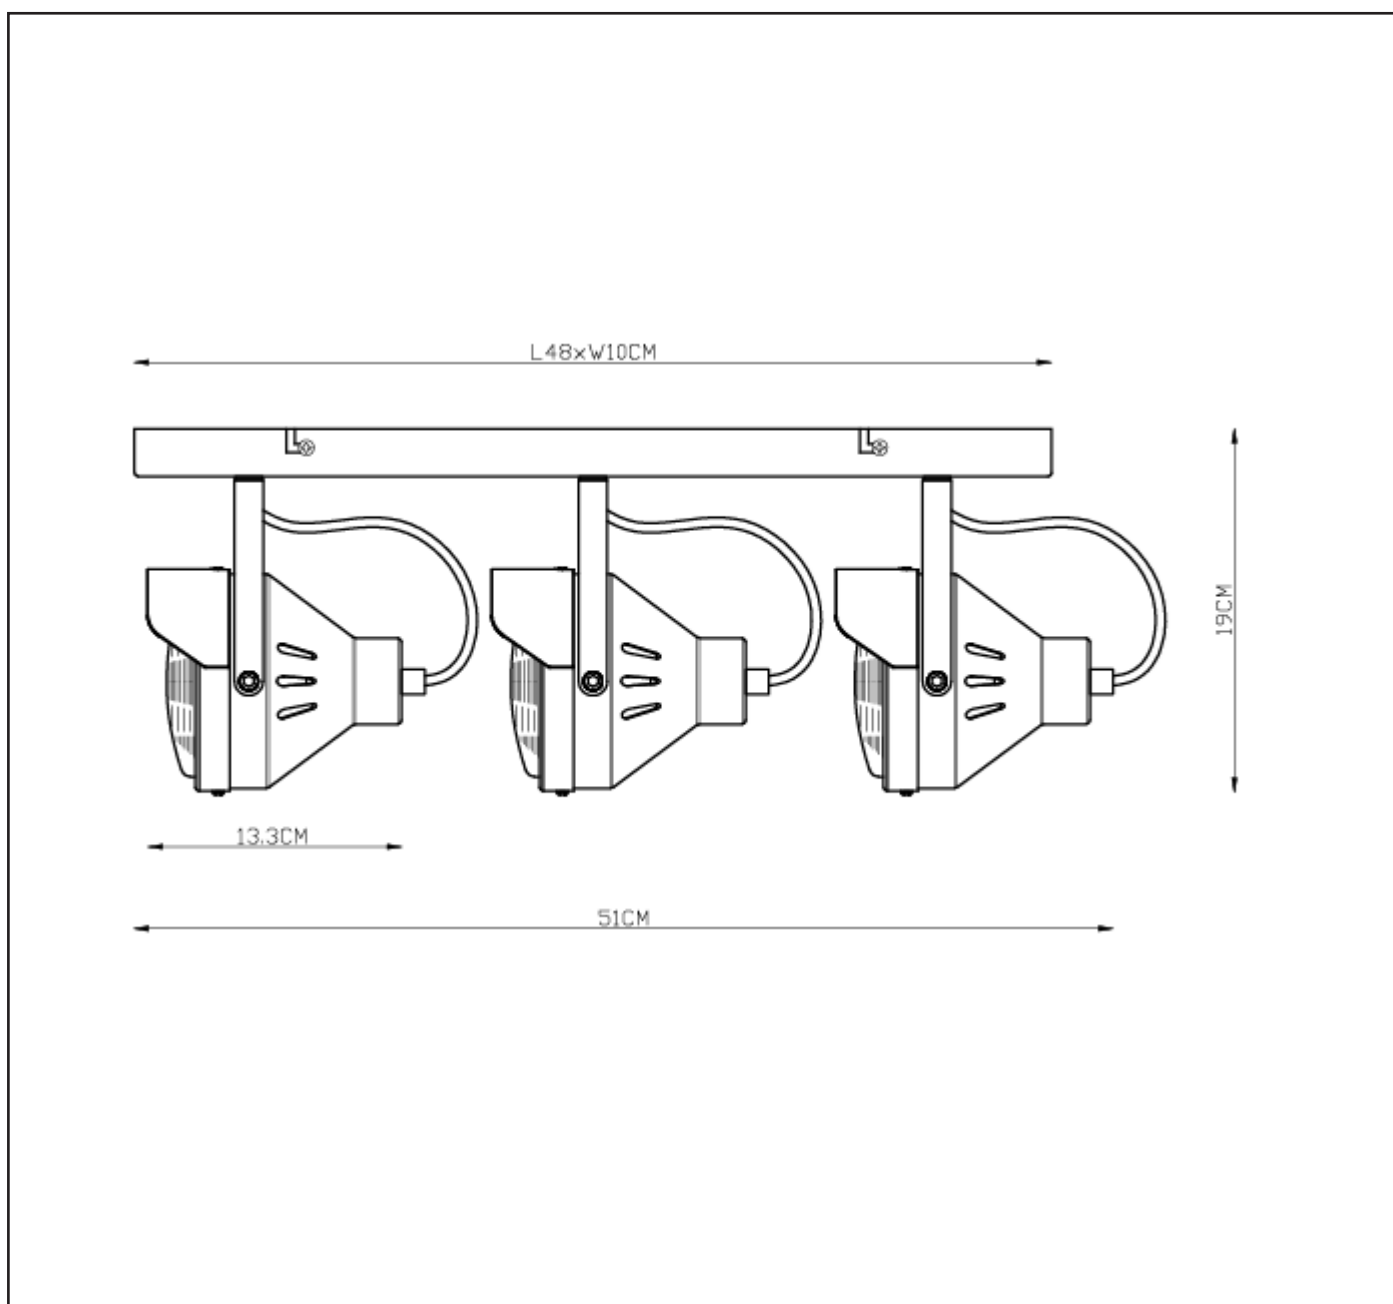

LUCIDE

GENERAL SPECIFICATIONS

RECOMMENDED LUCIDE
LIGHT SOURCE

49006/05/30
49006/05/36
Light source dimmable :Yes
Light source incl. :No

General

Dimensions LxWxH : 51 cm x 14.5 cm x 19 cm
Height minimum : -
Height maximum : 19 cm
Dimensions shade LxWxH : 11.5 cm x 11.5 cm x 13.3 cm
Main material : Metal/Glass
Ceiling rose material : Metal
Color : Sandy black/Concrete
Style : Industriel
Shape :
Weight : 2.1kg
Warranty : 2 years

Product specifications

Dimmable : No
Light direction : Around (Diffuse)
Adjustable in height : No
Directional : Yes
Cable : No
Cable length : No
Sensor : Without Sensor
Control : Light Switch Control
IP-Class : 20
Electric class : I
Light source including ? : No
Lamp socket : GU10
Light source number : 3
Power requirements : 220-240V~50Hz
Bulb type & maximum wattage : GU10-max.35W

For more specifications of this product please visit
www.lucide.com

CICLETA

item number :05922/03/30
 EAN code : 5411212051004
 item number :05922/03/36
 EAN code : 5411212051011

For more specifications, dimensions please visit
www.lucide.com

LUCIDE

INSTALLATION DRAWING SPECIFICATIONS