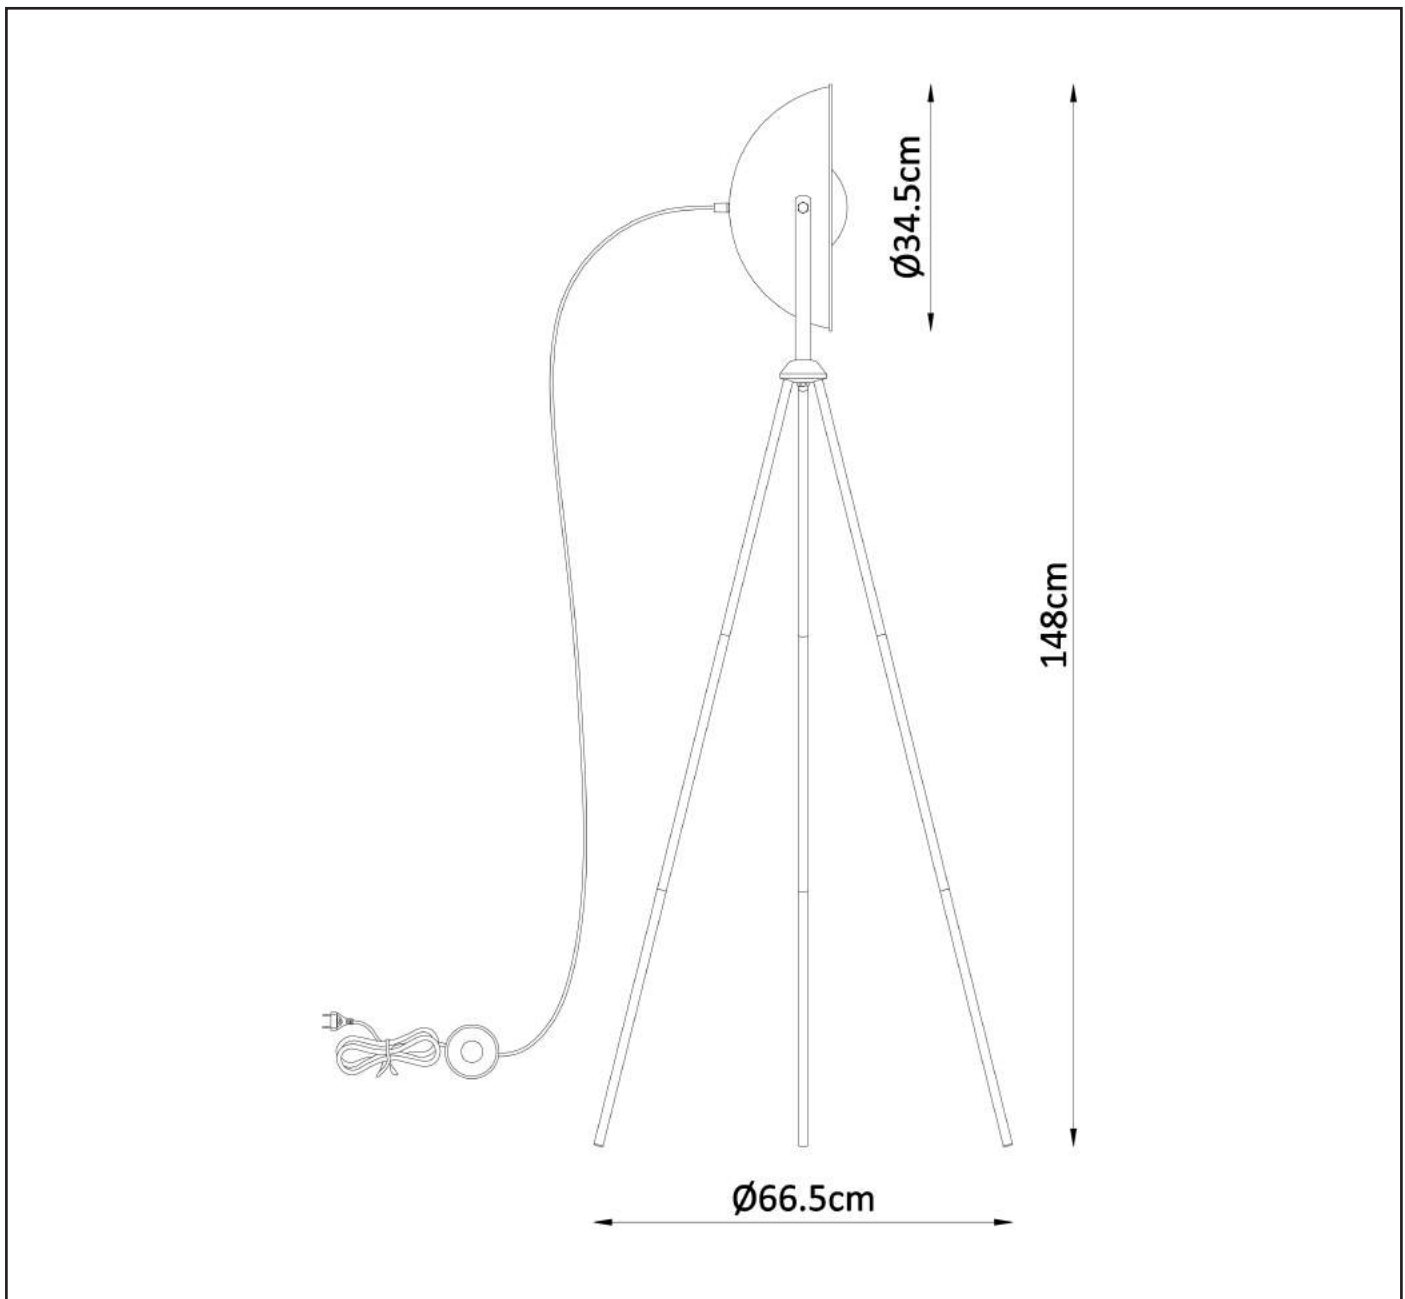

LUCIDE

GENERAL SPECIFICATIONS

**RECOMMENDED LUCIDE
LIGHT SOURCE**

49042/05/62
Light source dimmable : Yes
Light source incl. : No

General

Dimensions LxWxH : 66.5 cm x 66.5 cm x 148 cm
Height minimum : -
Height maximum : 148 cm
Dimensions shade LxWxH : 34.5 cm x 34.5 cm x 14 cm
Main material : Metal
Ceiling rose material : No
Color : Sandy Black
Style : Modern
Shape :
Weight : 2.1kg
Warranty : 2 years

Product specifications

Dimmable : No
Light direction : Around (Diffuse)
Adjustable in height : No
Directional : No
Cable : Yes, Cable On Product
Cable length : 150cm
Sensor : Without Sensor
Control : On/Off Switch In The Cord
IP-Class : 20
Electric class : II
Light source including ? : No
Lamp socket : E27
Light source number : 1
Power requirements : 220-240V~50Hz
Bulb type & maximum wattage : E27-max.40W

For more specifications of this product please visit
www.lucide.com

ALVARO

item number :05730/01/30

EAN code : 5411212051202

For more specifications, dimensions please visit

www.lucide.com

LUCIDE

INSTALLATION DRAWING SPECIFICATIONS

1

2

3

4