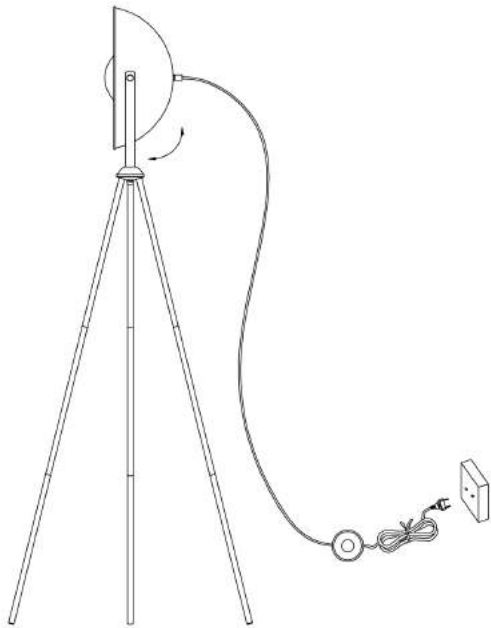

LUCIDE

INSTALLATION DRAWING SPECIFICATIONS

1

2

3

4