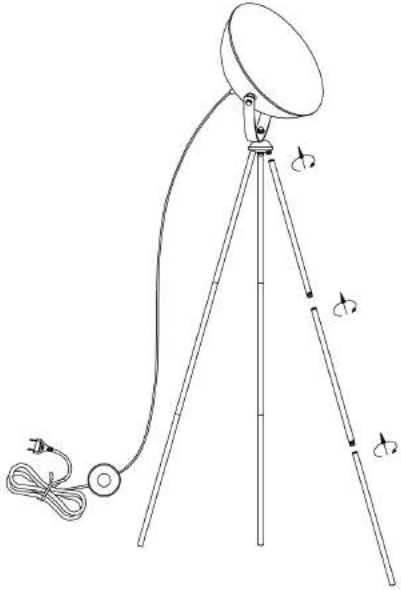

LUCIDE

INSTALLATION DRAWING SPECIFICATIONS

1