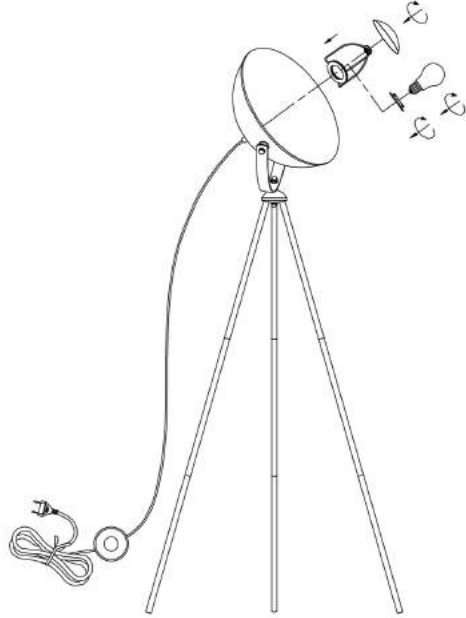

LUCIDE

INSTALLATION DRAWING SPECIFICATIONS

1

2

3

4