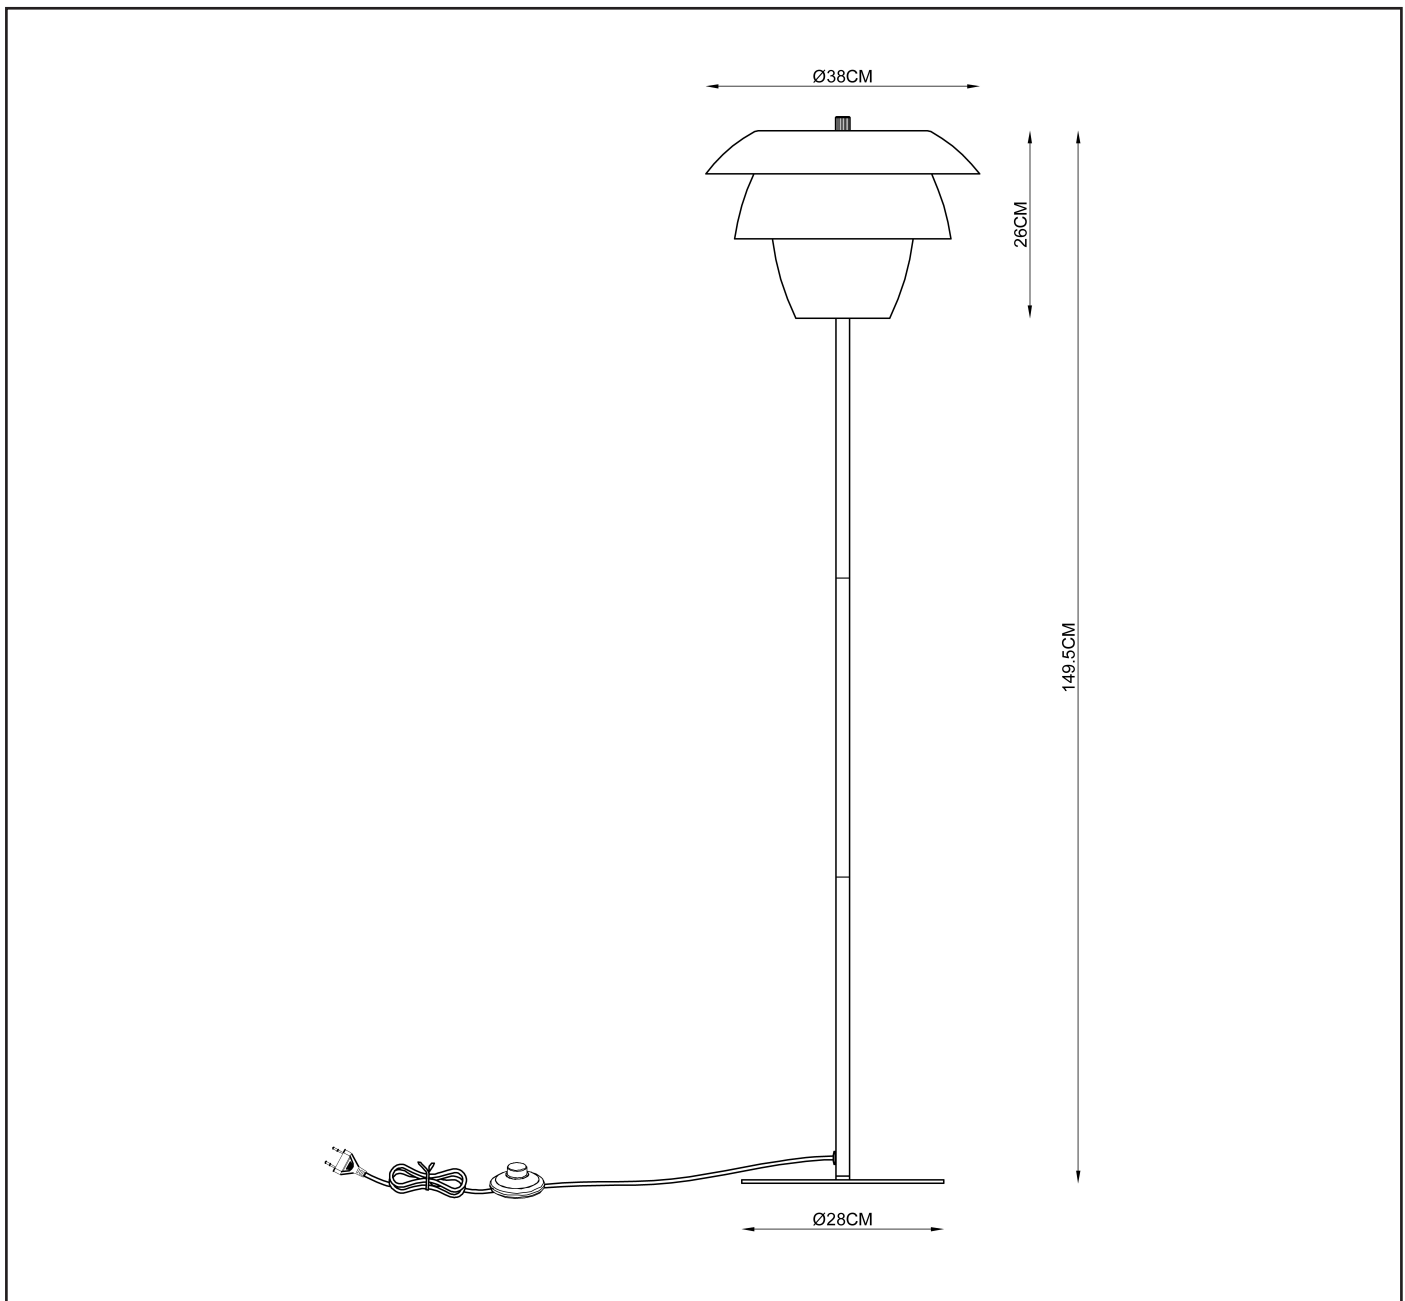

LUCIDE

GENERAL SPECIFICATIONS

**RECOMMENDED LUCIDE
LIGHT SOURCE**

49020/05/60
Light source dimmable : Yes
Light source incl. : No

General

Dimensions LxWxH : 38 cm x 38 cm x 149.5 cm
Height minimum : -
Height maximum : 149.5 cm
Dimensions shade LxWxH : 38 cm x 38 cm x 26cm
Main material : Metal
Ceiling rose material : No
Color : Black/Gold
Style : Modern
Shape :
Weight : 5.2kg
Warranty : 2 years

Product specifications

Dimmable : No
Light direction : Around (Diffuse)
Adjustable in height : No
Directional : No
Cable : Yes, Cable On Product
Cable length : 150cm
Sensor : Without Sensor
Control : On/Off Switch In The Cord
IP-Class : 20
Electric class : II
Light source including ? : No
Lamp socket : E27
Light source number : 1
Power requirements : 220-240V~50Hz
Bulb type & maximum wattage : E27-max.40W

For more specifications of this product please visit
www.lucide.com

JERICHO

item number :05729/01/30

EAN code : 5411212051196

For more specifications, dimensions please visit

www.lucide.com

LUCIDE

INSTALLATION DRAWING SPECIFICATIONS