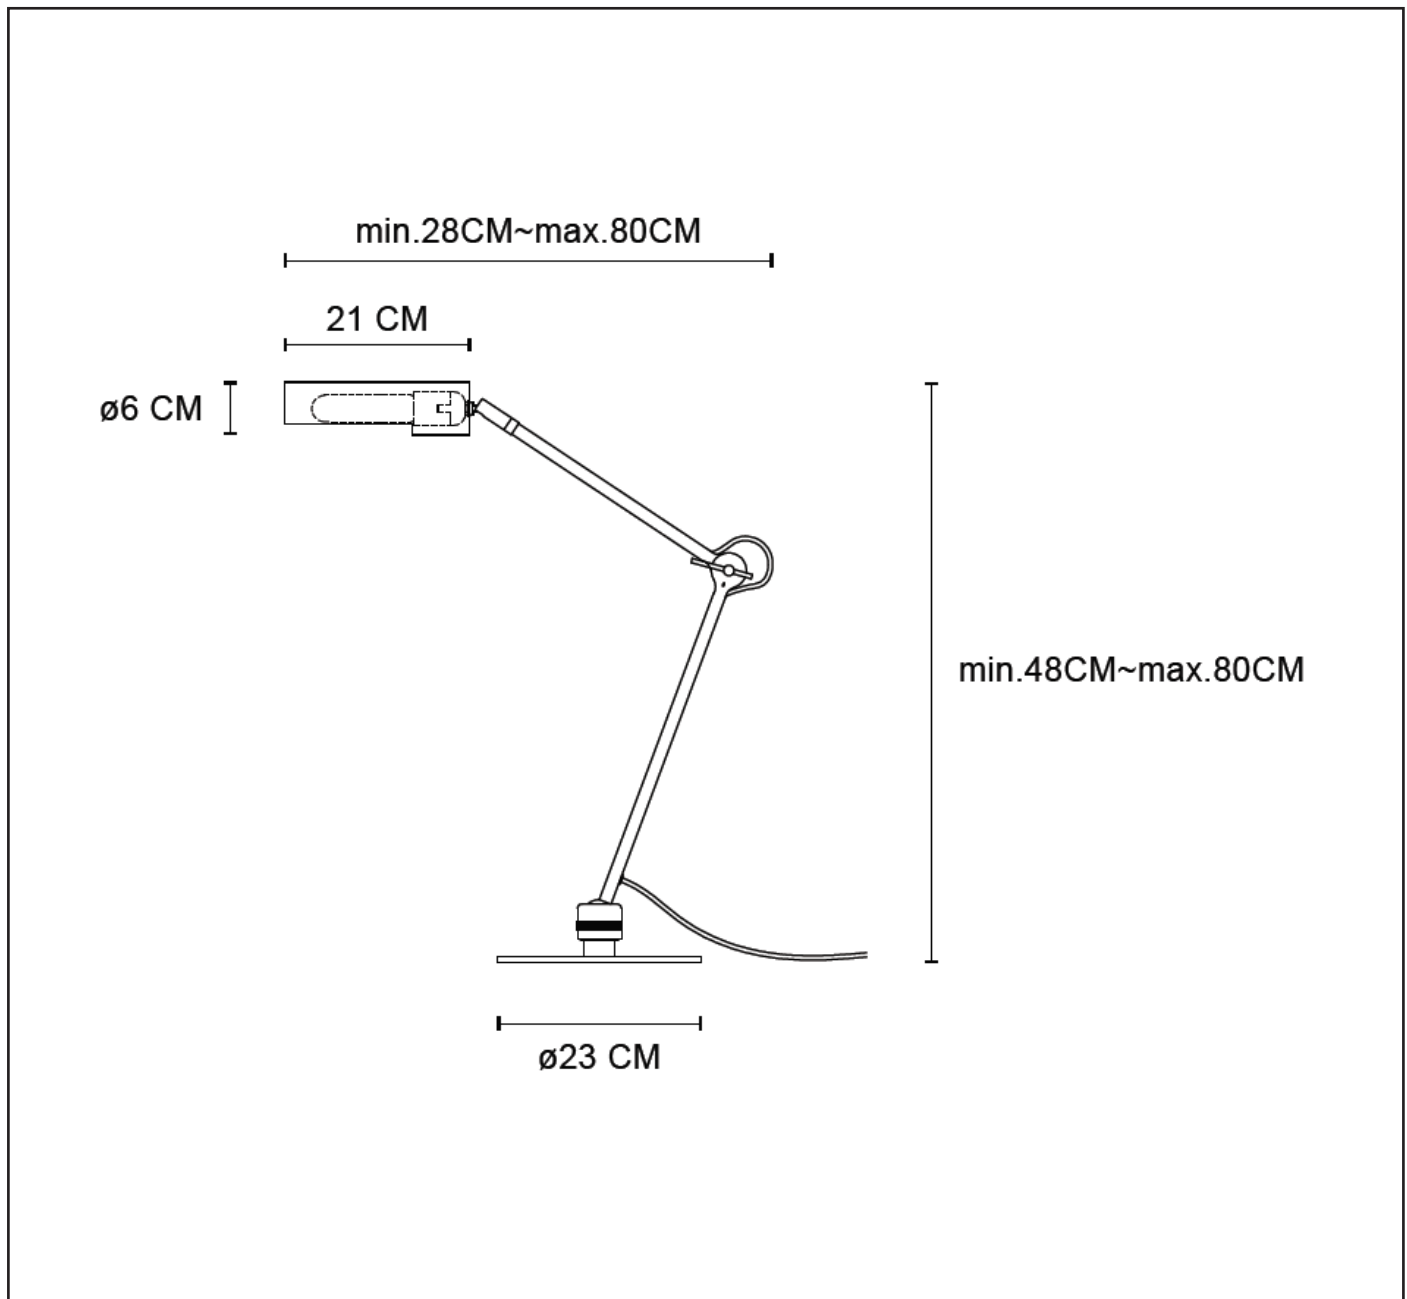

LUCIDE

GENERAL SPECIFICATIONS

**RECOMMENDED LUCIDE
LIGHT SOURCE**

49047/25/65
Light source dimmable : Yes
Light source incl. : No

General

Dimensions LxWxH : 28cm x 23 cm x 80 cm
Height minimum : -48 cm
Height maximum : 80 cm
Dimensions shade LxWxH : 21 cm x 6 cm x 6 cm
Main material : Metal
Ceiling rose material : No
Color : Black
Style : Modern
Shape : Tube
Weight : 3.5 kg
Warranty : 2 years

Product specifications

Dimmable : No
Light direction : Around (Diffuse)
Adjustable in height : Yes
Directional : Rotatable and tiltable
Cable : Yes, cable with plug on product
Cable length : 180 cm
Sensor : Without Sensor
Control : On/Off Switch In The Cord
IP-Class : 20
Electric class : II
Light source including ?: No
Lamp socket : E27
Light source number : 1
Power requirements : 220-240V~50Hz
Bulb type & maximum wattage : E27-max.5W

For more specifications of this product please visit
www.lucide.com

LUCIDE

TECHNICAL DRAWING & DIMENSIONS

SLENDER

item number :05541/01/30

EAN code : 5411212051448

For more specifications, dimensions please visit