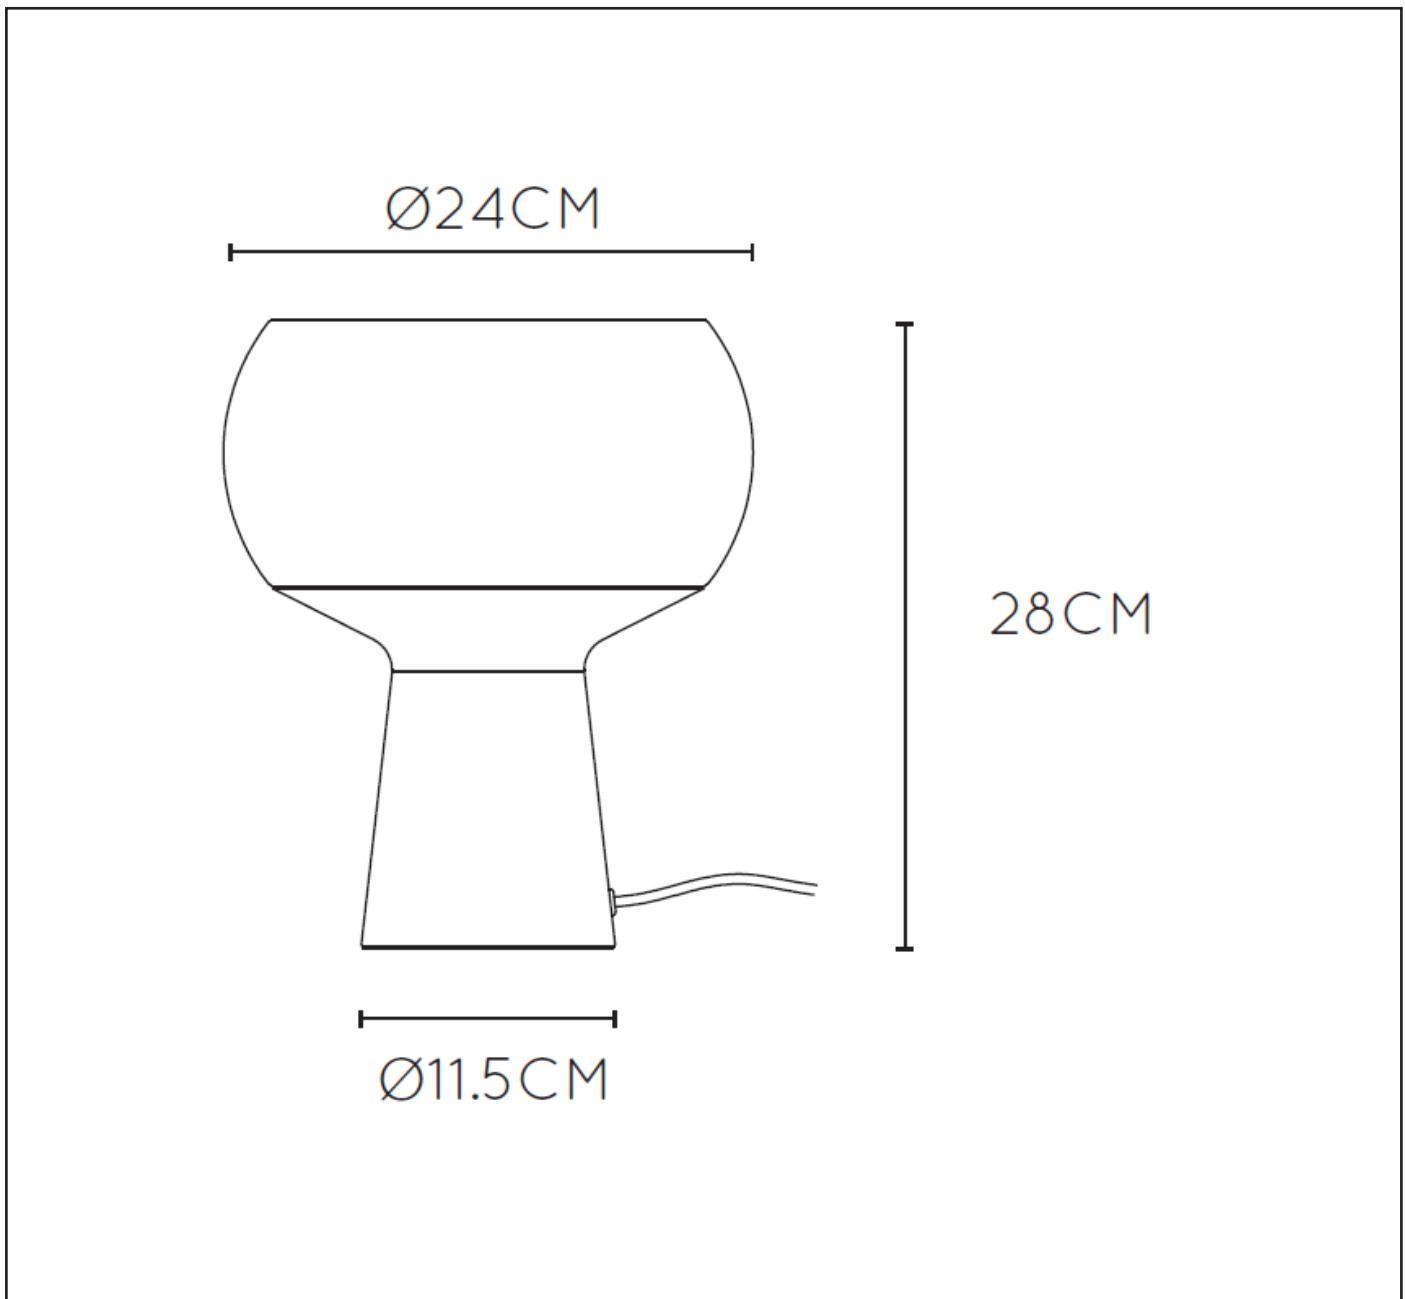

LUCIDE

GENERAL SPECIFICATIONS

RECOMMENDED LUCIDE LIGHT SOURCE

49032/05/65

Light source dimmable : Yes
Light source incl. : No

General

Dimensions LxWxH : 24 cm x 24 cm x 28 cm
Height minimum : 28 cm
Height maximum : 28 cm
Dimensions shade LxWxH : 24 cm x 24 cm x 14.5 cm
Main material : Steel / Glass
Ceiling rose material : -
Color : White / Smoke
Style : Vintage
Shape : Half Round
Weight : 1,45 kg
Warranty : 2 Years

Product specifications

Dimmable : No
Light direction : Around (Diffuse)
Adjustable in height : No
Directional : Not Directional
Cable : Yes, cable with plug on product
Cable length : 150 cm
Sensor : Without Sensor
Control : On/Off Switch In The Cord
IP-Class : 20
Electric class : II
Light source including ? : No
Lamp socket : E27
Light source number : 1
Power requirements : 220-240V~50Hz
Bulb type & maximum wattage : E27- max.25W

For more specifications of this product please visit
www.lucide.com

LUCIDE

TECHNICAL DRAWING & DIMENSIONS

FARRIS

item number : 05540/01/31
EAN code : 5411212051400

For more specifications, dimensions please visit
www.lucide.com

LUCIDE

INSTALLATION DRAWING SPECIFICATIONS