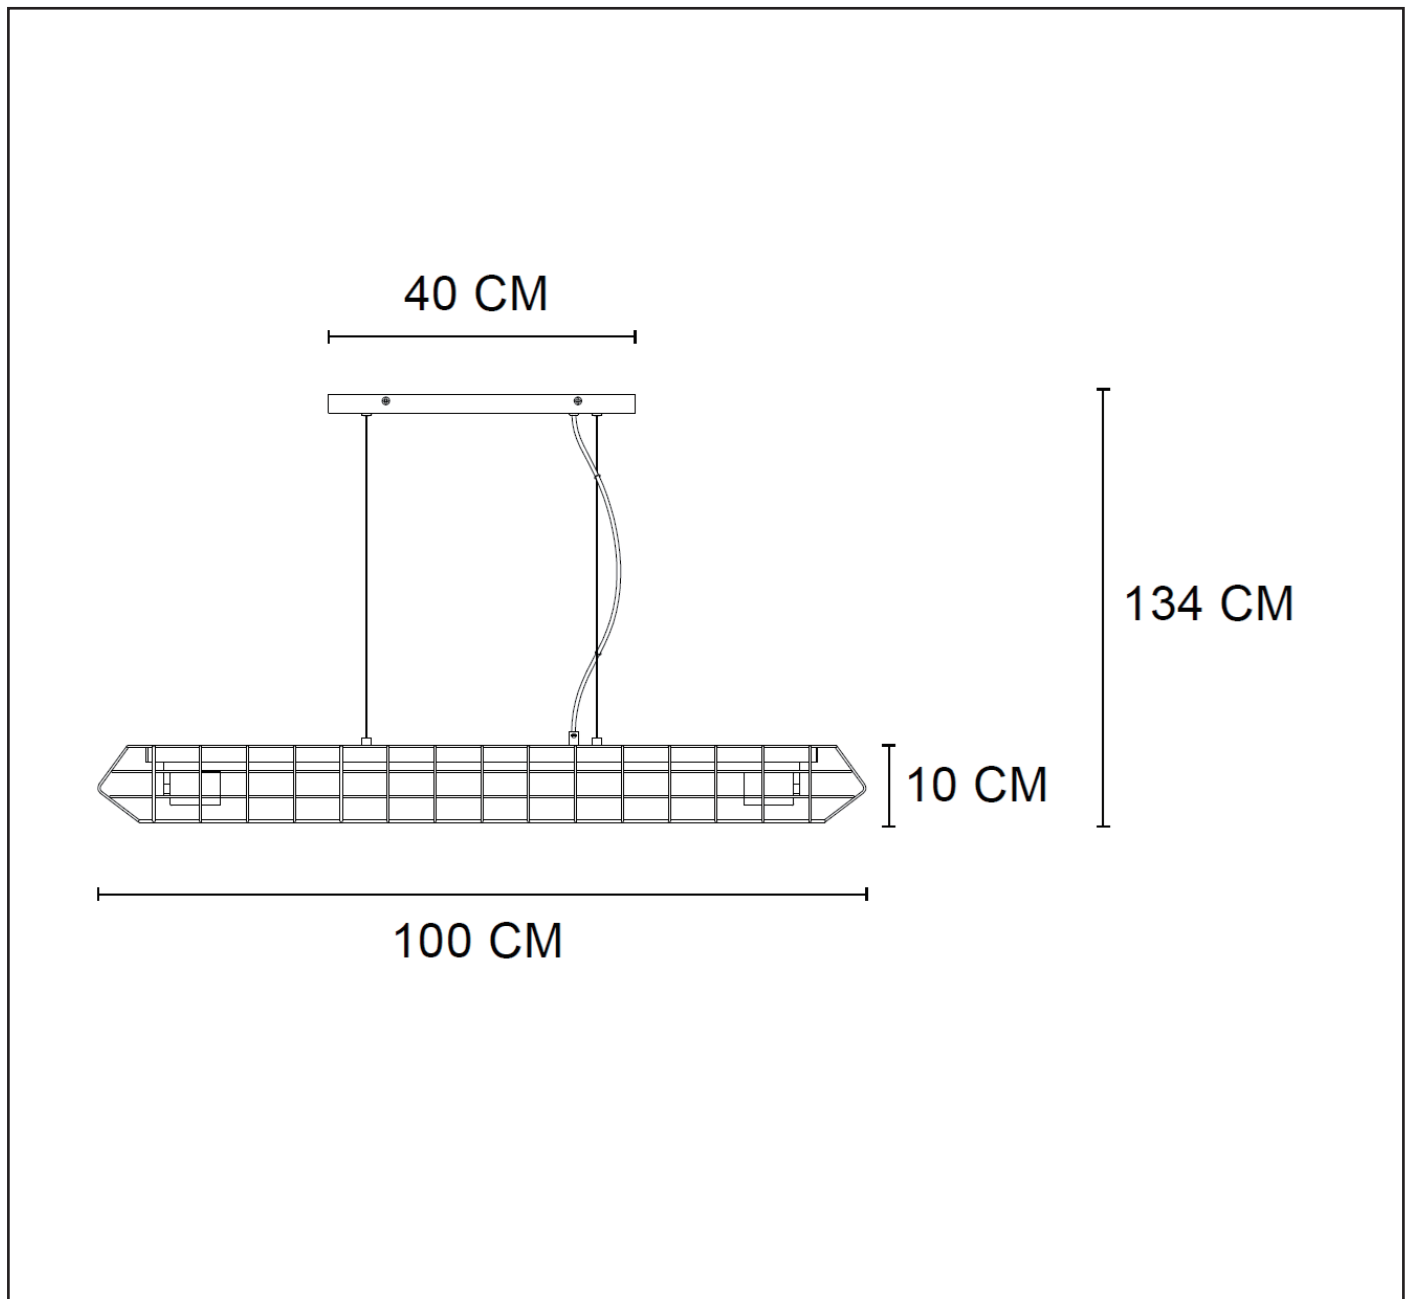

LUCIDE

GENERAL SPECIFICATIONS

**RECOMMENDED LUCIDE
LIGHT SOURCE**

49047/30/65
Light source dimmable : Yes
Light source incl. : No

General

Dimensions LxWxH : 100 cm x 12 cm x 134 cm
Height minimum : -
Height maximum : 134 cm
Dimensions shade LxWxH : 100 cm x 12 cm x 10 cm
Main material : Metal
Ceiling rose material : Metal
Color : black
Style : Industrieel
Shape : Rectangle
Weight : 2,8 kg
Warranty : 2 years

Product specifications

Dimmable : Yes
Light direction : Around (Diffuse)
Adjustable in height : Adjustable In Height (Before Installation)
Directional : Not Directional
Cable : Yes, Cable On Product
Cable length : 120 cm
Sensor : Without Sensor
Control : Light Switch Control
IP-Class : 20
Electric class : 1
Light source including ? : No
Lamp socket : E27
Light source number : 2
Power requirements : 220-240V~50Hz
Bulb type & maximum wattage : E27- max.40W

For more specifications of this product please visit
www.lucide.com

LUCIDE

TECHNICAL DRAWING & DIMENSIONS

LATTICE

item number :05332/02/30

EAN code : 5411212051240

For more specifications, dimensions please visit