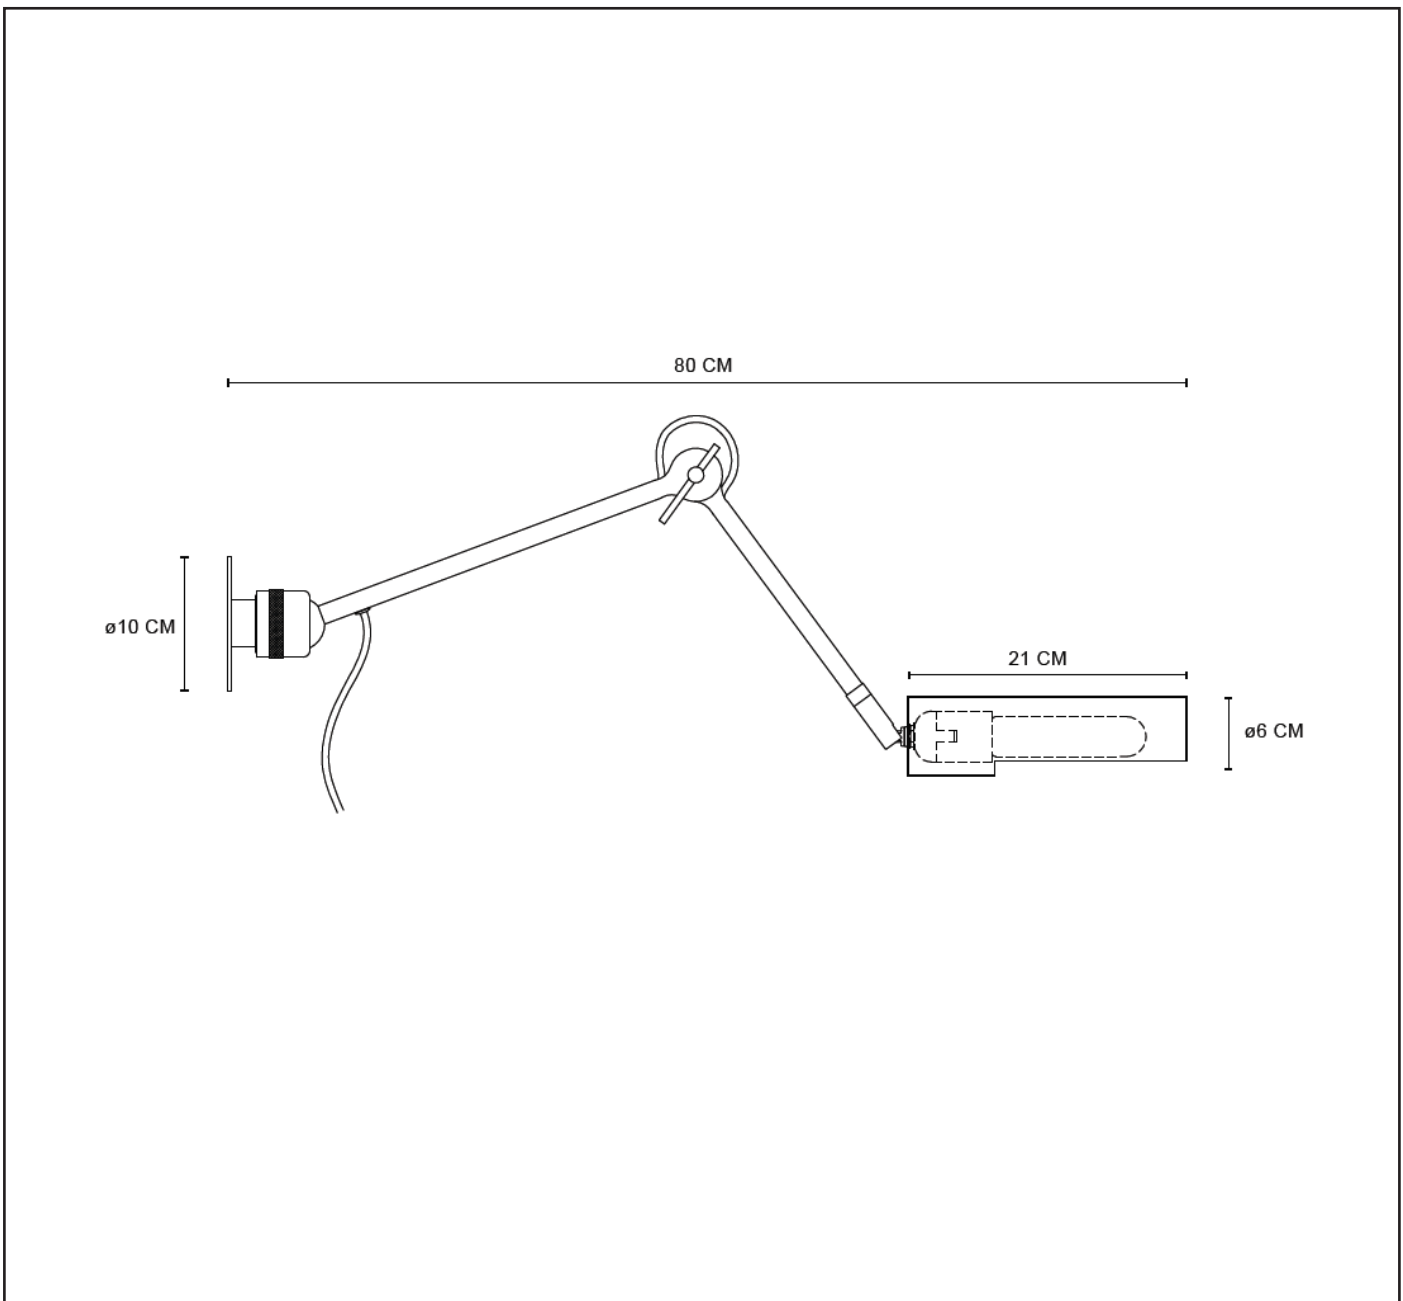

LUCIDE

GENERAL SPECIFICATIONS

RECOMMENDED LUCIDE LIGHT SOURCE

49047/25/65
Light source dimmable : Yes
Light source incl. : No

General

Dimensions LxWxH : 80cm x 10 cm x 10 cm
Height minimum : -10 cm
Height maximum : 60 cm
Dimensions shade LxWxH : 21 cm x 6 cm x 6 cm
Main material : Metal
Ceiling rose material : Metal
Color : Black
Style : Modern
Shape : Tube
Weight : 1 kg
Warranty : 2 years

Product specifications

Dimmable : No
Light direction : Around (Diffuse)
Adjustable in height : Yes
Directional : Rotatable and tiltable
Cable : Yes, cable with plug on product
Cable length : 180 cm
Sensor : Without Sensor
Control : On/Off Switch In The Cord
IP-Class : 20
Electric class : II
Light source including ?: No
Lamp socket : E27
Light source number : 1
Power requirements : 220-240V~50Hz
Bulb type & maximum wattage : E27-max.5W

For more specifications of this product please visit
www.lucide.com

LUCIDE

TECHNICAL DRAWING & DIMENSIONS

SLENDER

item number :05241/01/30

EAN code : 5411212051431

For more specifications, dimensions please visit