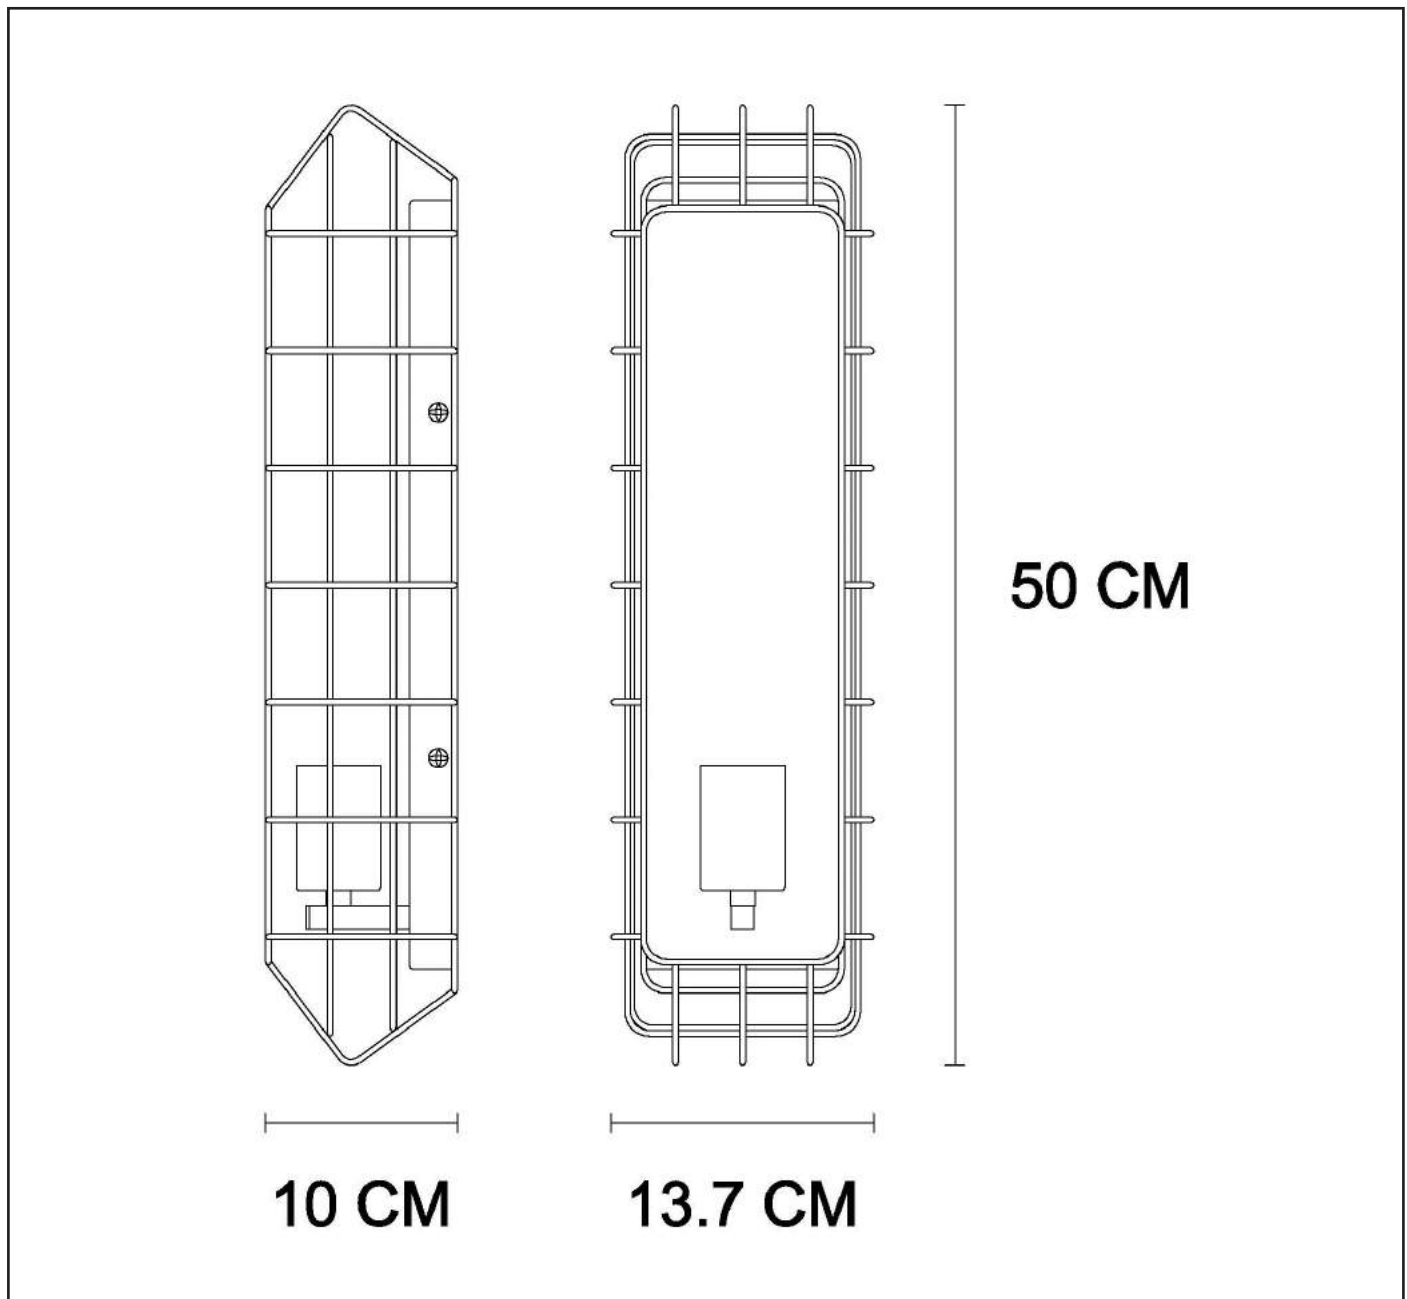

### General

Dimensions LxWxH : 50 cm x 13.7 cm x 10 cm  
Height minimum : -  
Height maximum : 10 cm  
Dimensions shade LxWxH : 50 cm x 13.7 cm x 10 cm  
Main material : Metal  
Ceiling rose material : Metal  
Color : Black  
Style : Industriel  
Shape :  
Weight : 1.23kg  
Warranty : 2 years

### Product specifications

Dimmable : No  
Light direction : Around (Diffuse)  
Adjustable in height : No  
Directional : No  
Cable : No  
Cable length : No  
Sensor : Without Sensor  
Control : Light Switch Control  
IP-Class : 20  
Electric class : I  
Light source including ? : No  
Lamp socket : E27  
Light source number : 1  
Power requirements : 220-240V~50Hz  
Bulb type & maximum wattage : E27-max.40W

# LATTICE

item number :05232/01/30

EAN code : 5411212051233

For more specifications, dimensions please visit

[www.lucide.com](http://www.lucide.com)