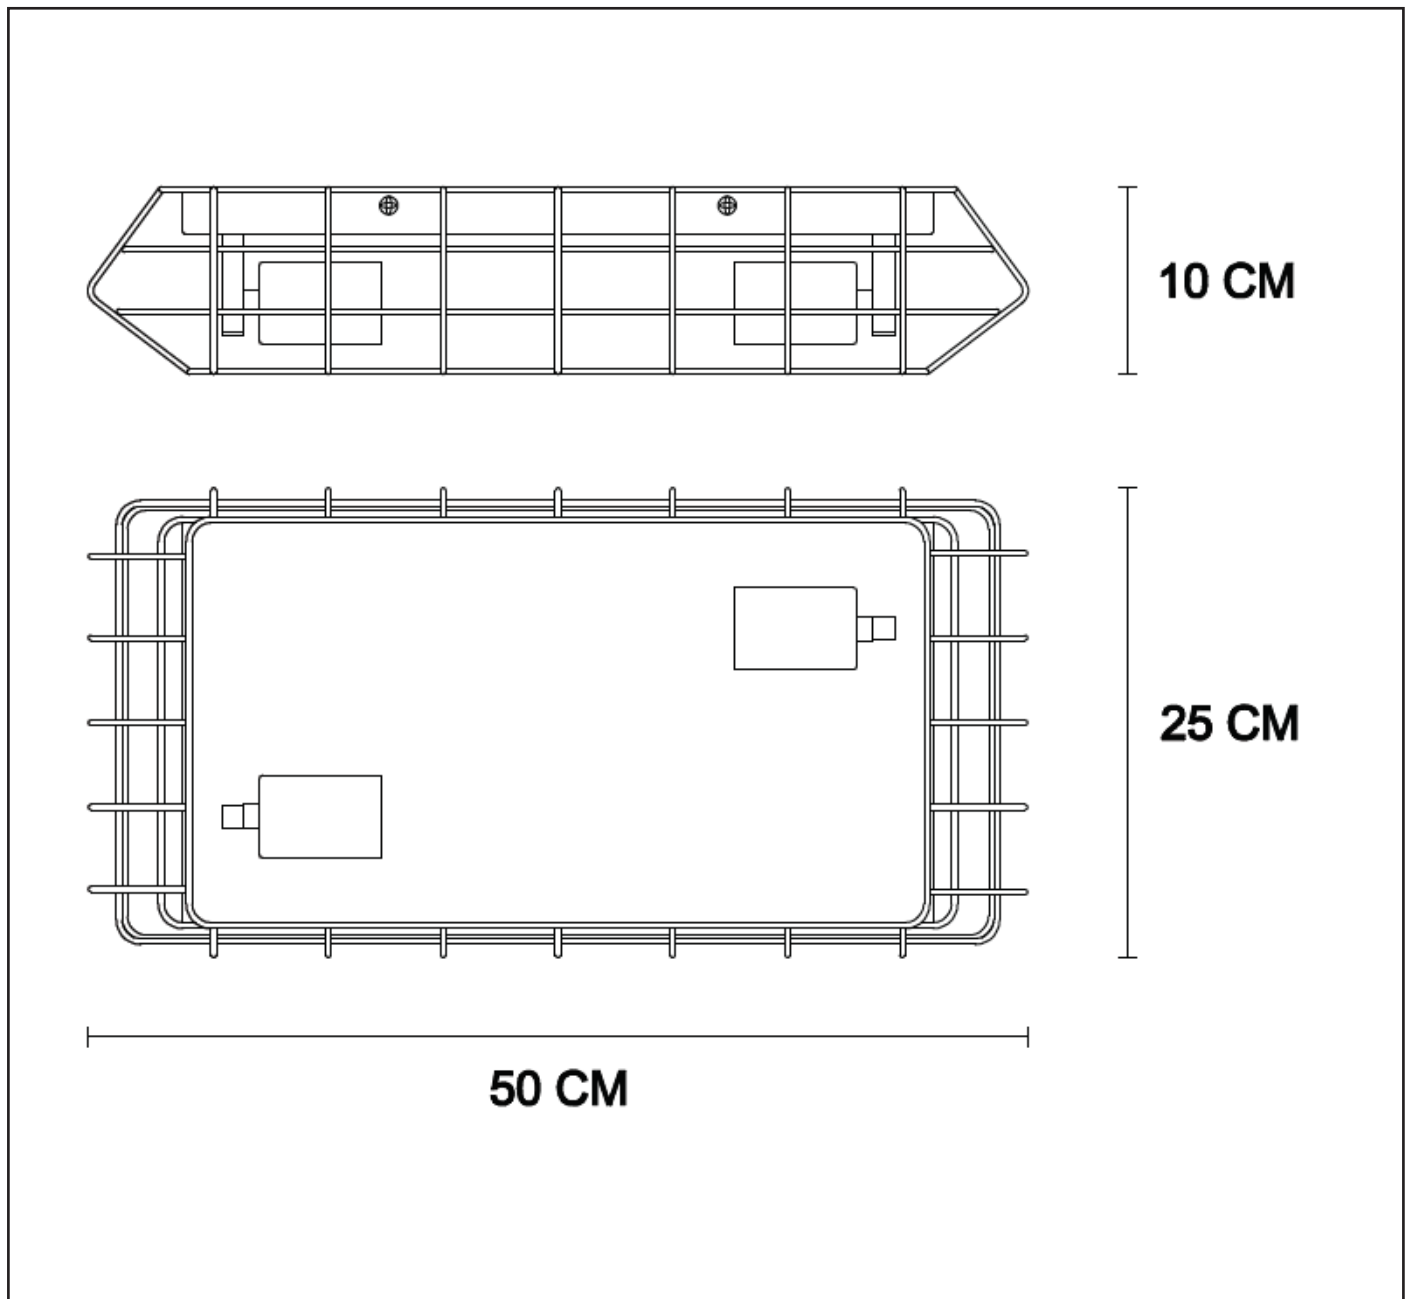

LUCIDE

GENERAL SPECIFICATIONS

**RECOMMENDED LUCIDE
LIGHT SOURCE**

49047/20/65

Light source dimmable : Yes
Light source incl. : No

General

Dimensions LxWxH : 50 cm x 25 cm x 10 cm
Height minimum : -
Height maximum : 10 cm
Dimensions shade LxWxH : 50 cm x 25 cm x 10 cm
Main material : Metal
Ceiling rose material : Metal
Color : black
Style : Industrieel
Shape : Rectangle
Weight : 1,7 kg
Warranty : 2 years

Product specifications

Dimmable : Yes
Light direction : Around (Diffuse)
Adjustable in height : No
Directional : Not Directional
Cable : No
Cable length : No
Sensor : Without Sensor
Control : Light Switch Control
IP-Class : 20
Electric class : 1
Light source including ?: No
Lamp socket : E27
Light source number : 2
Power requirements : 220-240V~50Hz
Bulb type & maximum wattage : E27- max.40W

For more specifications of this product please visit
www.lucide.com

LUCIDE

TECHNICAL DRAWING & DIMENSIONS

LATTICE

item number :05132/02/30

EAN code : 5411212051226

For more specifications, dimensions please visit