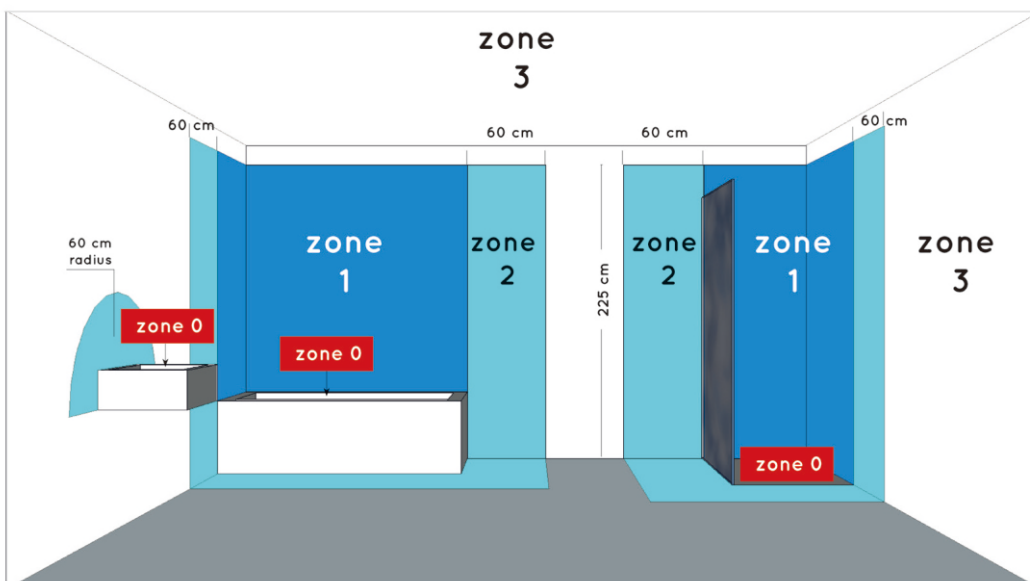

LUCIDE

item number : 04209/18/30
EAN code : 5411212040473

MADELON

General

Dimensions LxWxH : 90 cm x 9.4 cm x 8 cm
Height minimum : 5 cm
Height maximum : 8 cm
Dimensions shade LxWxH : 90 cm x 6.5 cm x 5 cm
Main material : Steel and Acrylic
Ceiling rose material : -
Color : Sand black and Milky white
Style : Modern
Shape : Strip shape
Weight : 2.26 kg
Warranty : 3 year warranty

Installation of items in bathroom:

Product specifications

Dimmable : No
Light direction : Around (Diffuse)
Adjustable in height : Not adjustable In Height
(Before Installation)
Directional : Not Directional
Cable : No cable On Product
Cable length : - cm
Sensor : Without Sensor
Control : Light Switch Control
IP-Class : 44
Electric class : 1
Light source including ?: Yes
Lamp socket : SMD LED
Light source number : 1
Power requirements : 220-240V~50Hz
Bulb tube & maximum wattage : SMD LED 18W