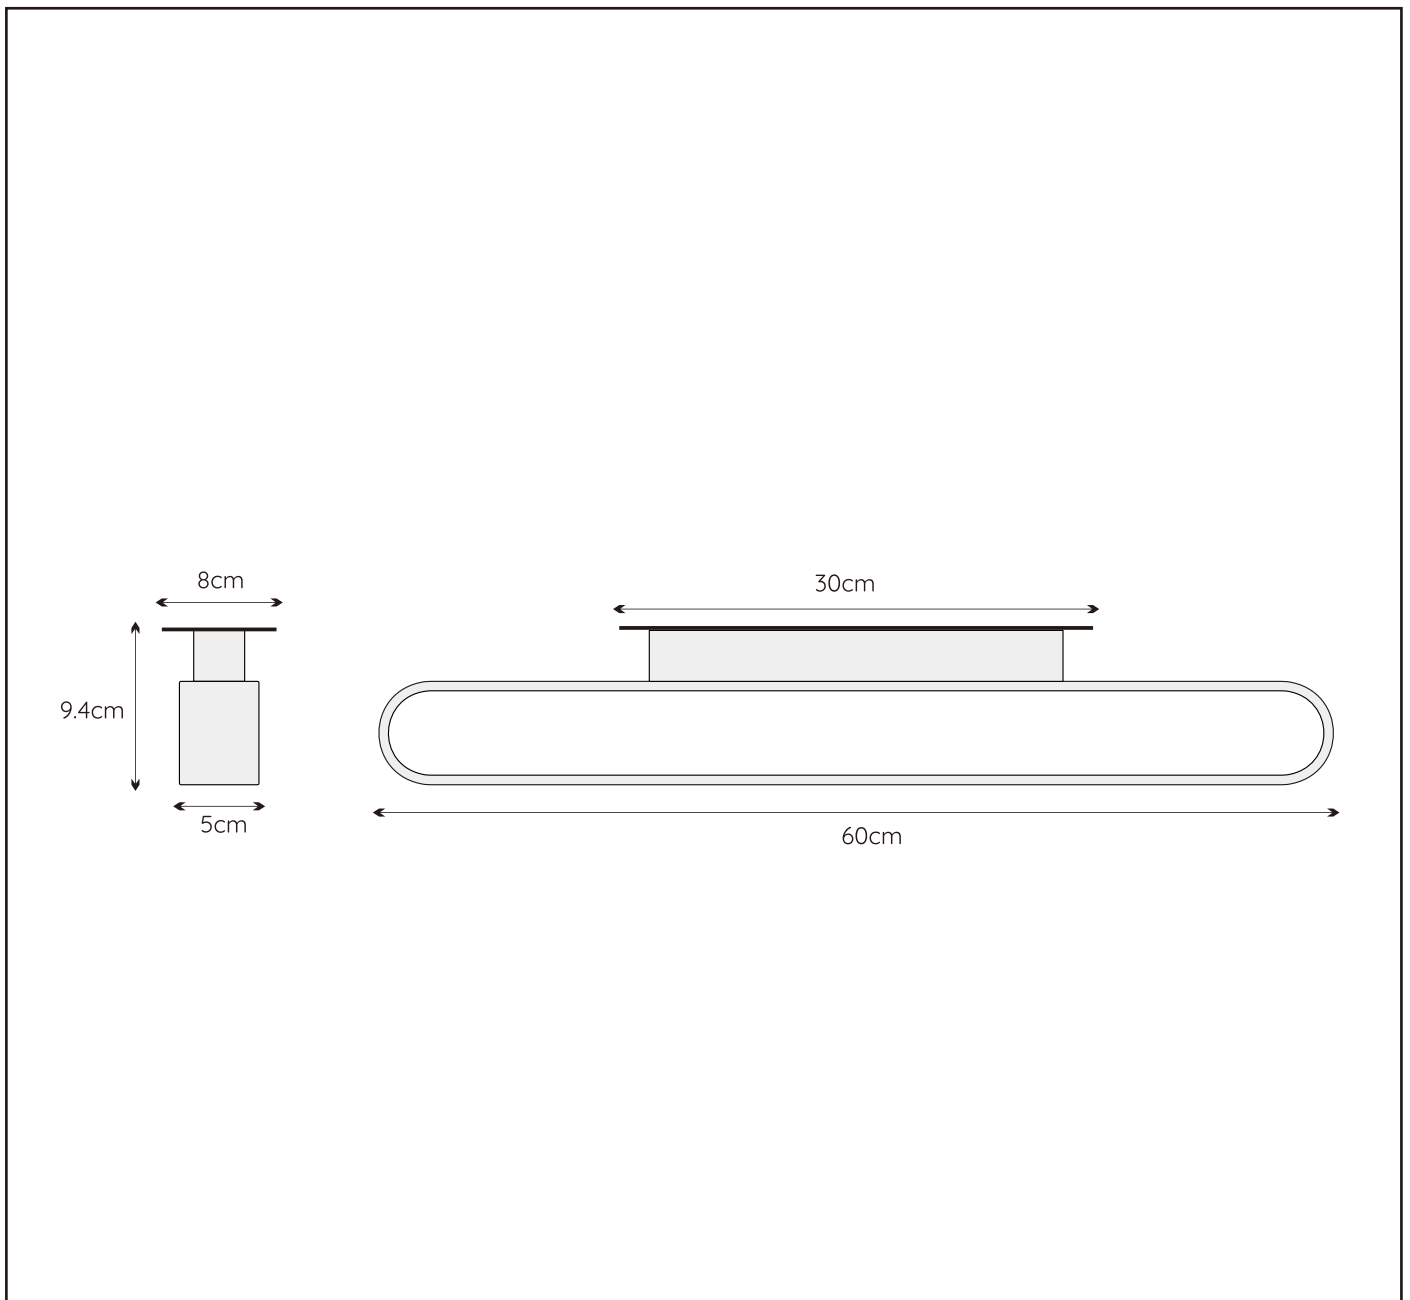

MADELON

Item number : 04209/12/30
EAN code : 5 4112120 40466