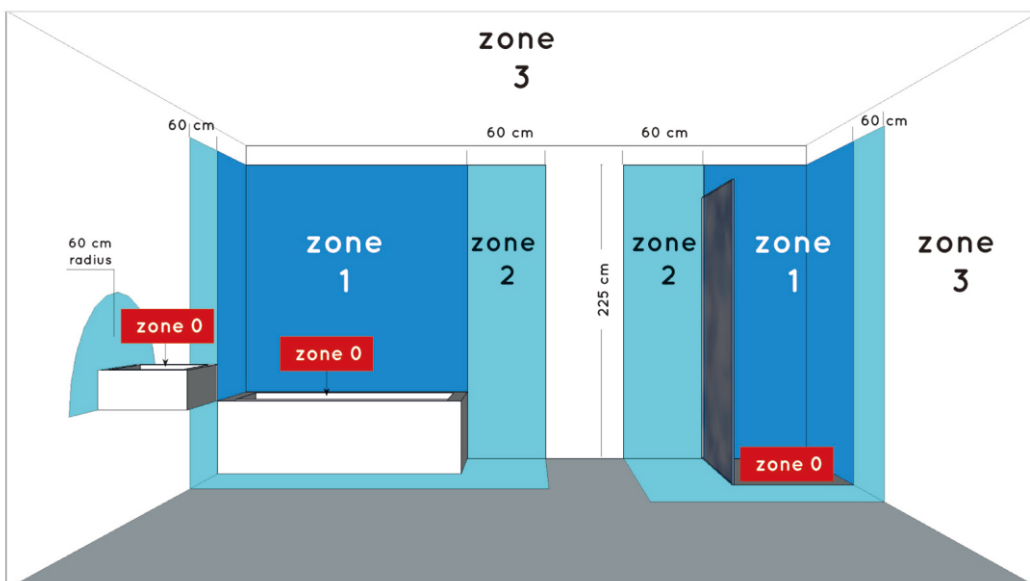

Installation of items in bathroom:

Product specifications

Dimmable : No
Light direction : Around (Diffuse)
Adjustable in height : Not adjustable In Height
(Before Installation)
Directional : Not Directional
Cable : No cable On Product
Cable length : - cm
Sensor : Without Sensor
Control : Light Switch Control
IP-Class : 44
Electric class : 1
Light source including ?: Yes
Lamp socket : SMD LED
Light source number : 1
Power requirements : 220-240V~50Hz
Bulb tube & maximum wattage : SMD LED 9W