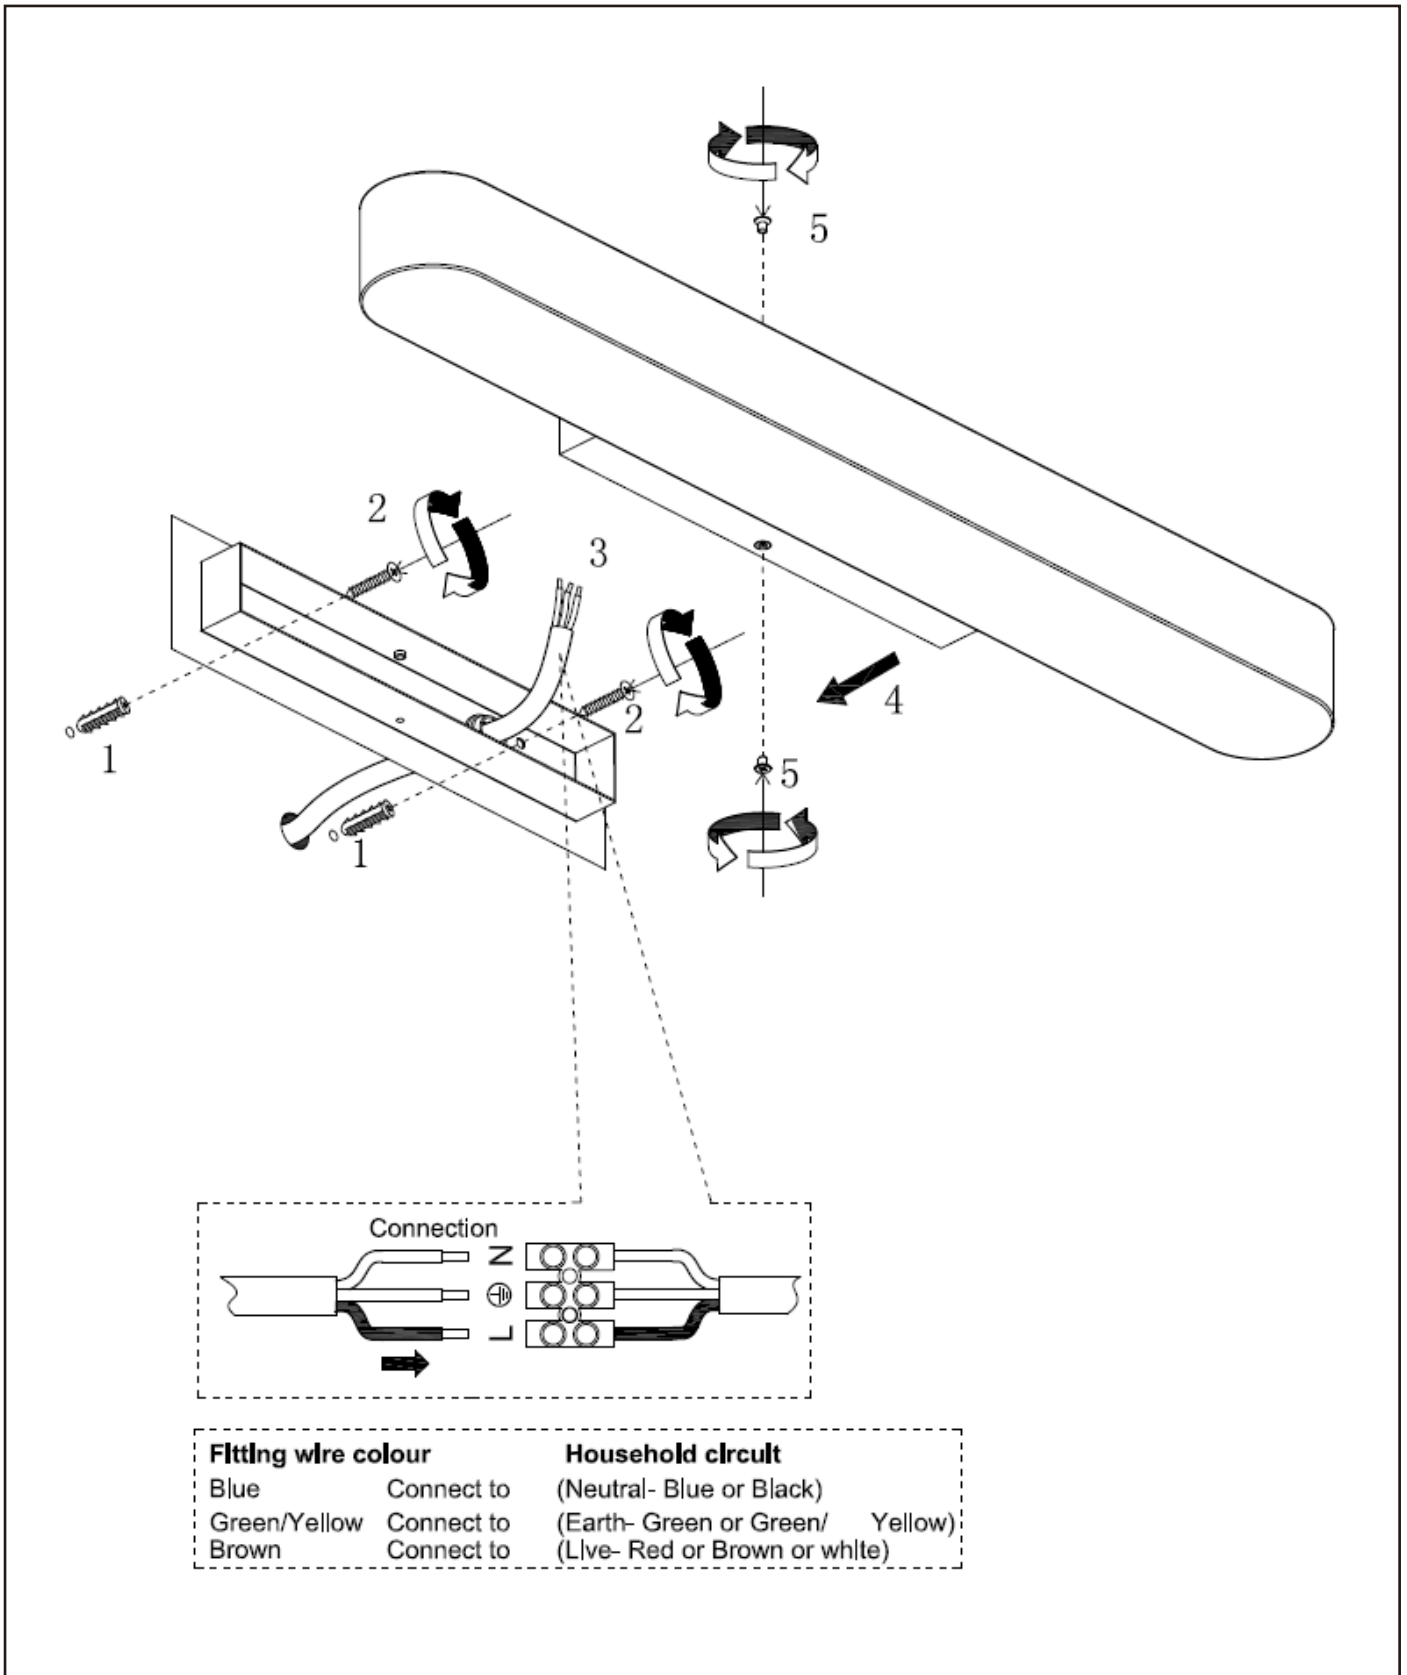

Dit product bevat een lichtbron van energie-efficiëntieklasse E
Ce produit contient une source lumineuse de classe énergétique E
Dieses Produkt enthält eine Lichtquelle der Energieeffizienzklasse E
This product contains a light source of energy efficiency class E
Ten produkt zawiera ród o wiat a o klasie efektywno ci energetycznej E