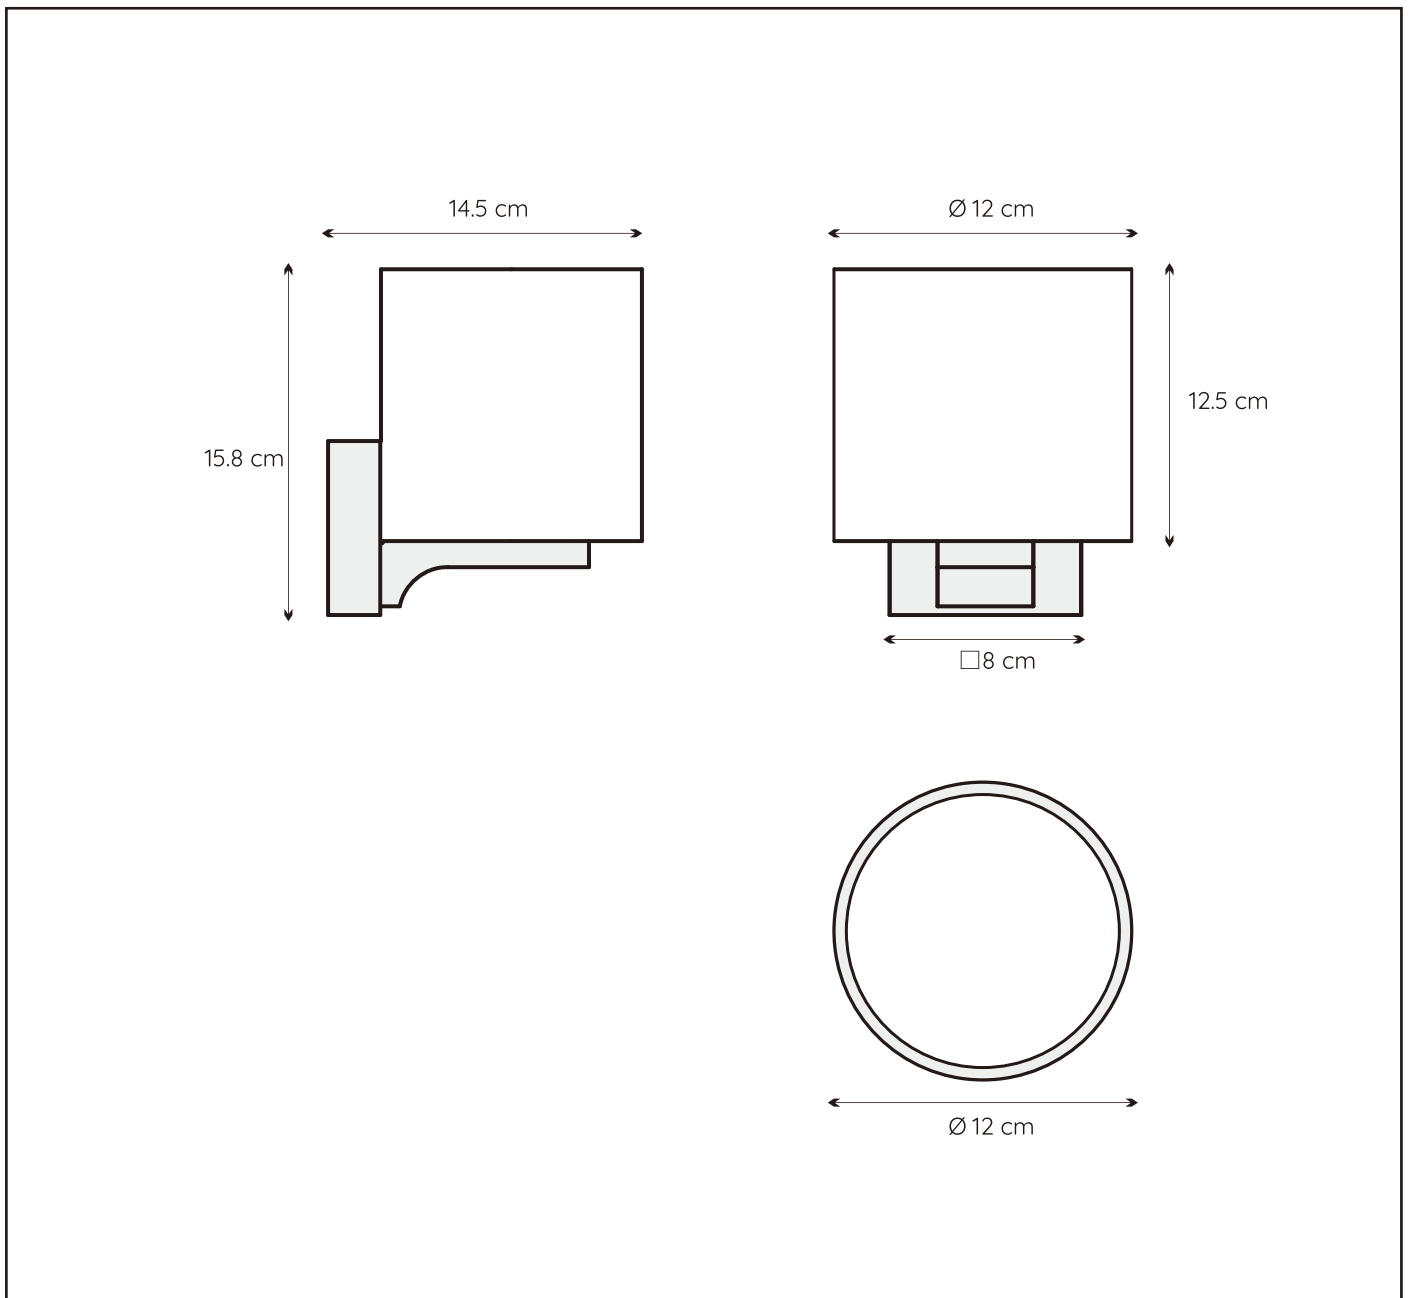

LUCIDE

JENNO

RECOMMENDED LUCIDE LIGHT SOURCE

49026/03/31
Light source dimmable : Yes
Light source incl. : No

General

Dimensions LxWxH : 14.5 cm x 12 cm x 15.8 cm
Height minimum : 15.8 cm
Height maximum : 15.8 cm
Dimensions shade LxWxH : Ø 12 cm x 12.5 cm
Main material : Steel and Glass
Ceiling rose material : -
Color : Sand black and White jade
Style : Modern
Shape : cylinder
Weight : 0,68 kg
Warranty : 3 year warranty

Installation of items in bathroom:

Product specifications

Dimmable : No
Light direction : Around (Diffuse)
Adjustable in height : Not adjustable In Height (Before Installation)
Directional : Not Directional
Cable : No cable On Product
Cable length : - cm
Sensor : Without Sensor
Control : Light Switch Control
IP-Class : 44
Electric class : 2
Light source including ? : No
Lamp socket : G9
Light source number : 1
Power requirements : 220-240V~50Hz
Bulb type & maximum wattage : G9 LED 33W

EAN code : 5 4112120 40435

Fitting wire	colour	Household	circuit
Blue	Connett	(Neutral- Blue or	Black)
Brown	Connett	(Live- Red or Brown or white)	