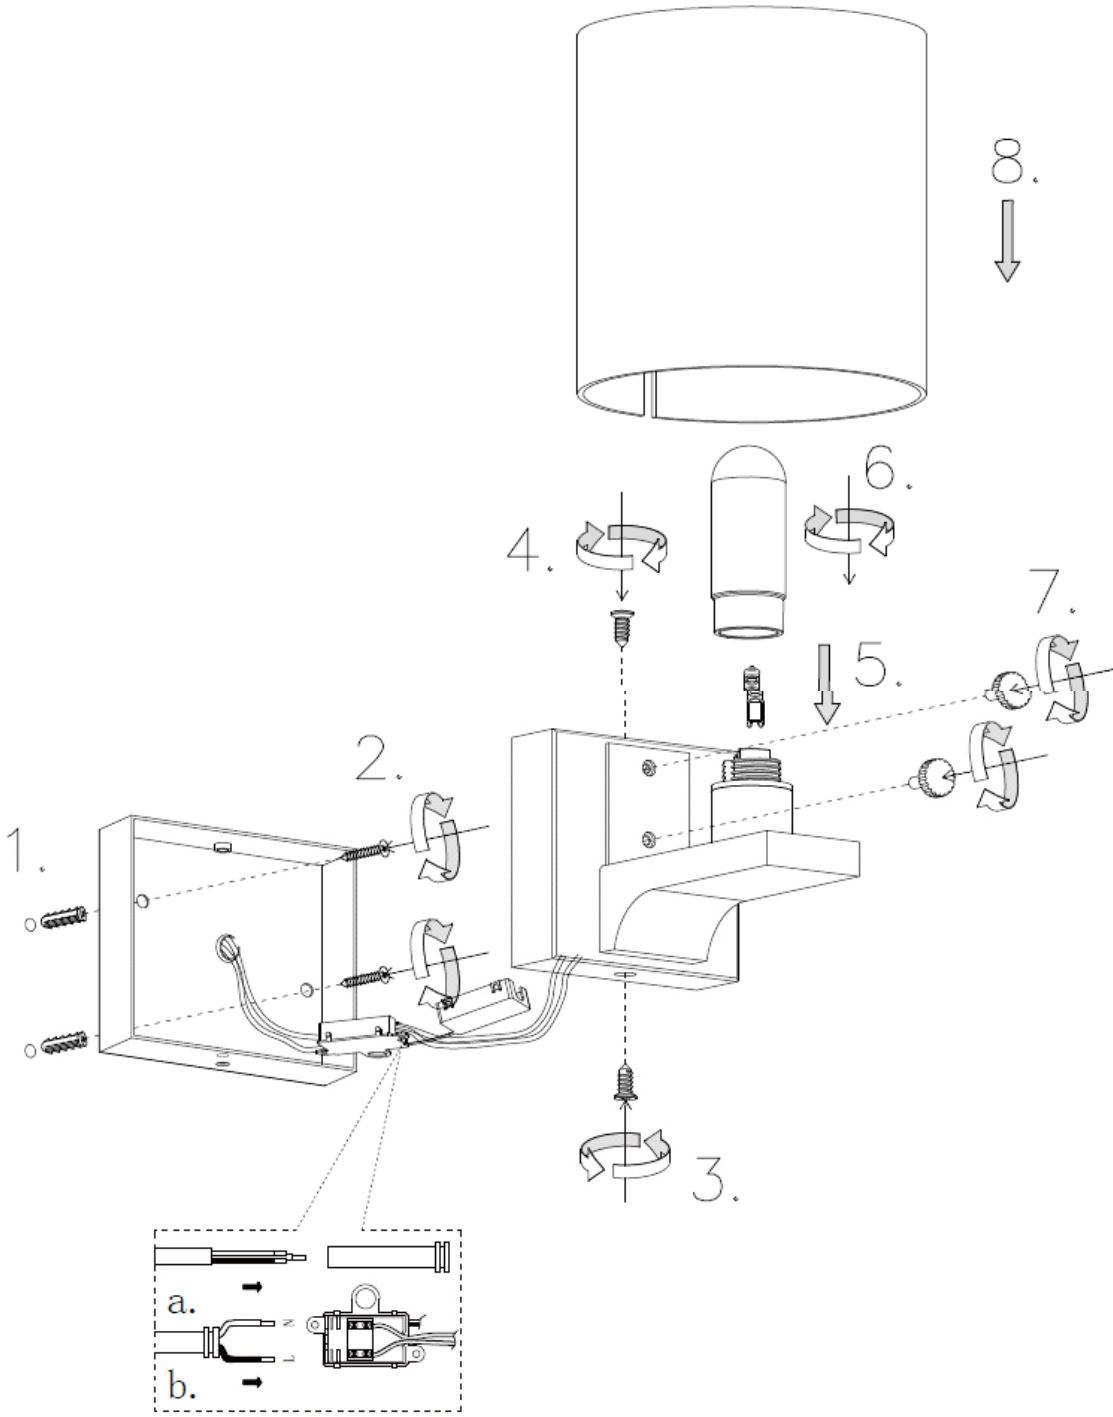

LUCIDE

JENNO

RECOMMENDED LUCIDE LIGHT SOURCE

49026/03/31
Light source dimmable : Yes
Light source incl. : No

General

Dimensions LxWxH : 14.5 cm x 12 cm x 15.8 cm
Height minimum : 15.8 cm
Height maximum : 15.8 cm
Dimensions shade LxWxH : Ø 12 cm x 12.5 cm
Main material : Steel and Glass
Ceiling rose material : -
Color : Sand black and White jade
Style : Modern
Shape : cylinder
Weight : 0,68 kg
Warranty : 3 year warranty

Installation of items in bathroom:

Product specifications

Dimmable : No
Light direction : Around (Diffuse)
Adjustable in height : Not adjustable In Height (Before Installation)
Directional : Not Directional
Cable : No cable On Product
Cable length : - cm
Sensor : Without Sensor
Control : Light Switch Control
IP-Class : 44
Electric class : 2
Light source including ? : No
Lamp socket : G9
Light source number : 1
Power requirements : 220-240V~50Hz
Bulb type & maximum wattage : G9 LED 33W

EAN code : 5 4112120 40435

Fitting wire	colour	Household	circuit
Blue	Connett	(Neutral- Blue or	Black)
Brown	Connett	(Live- Red or Brown or white)	