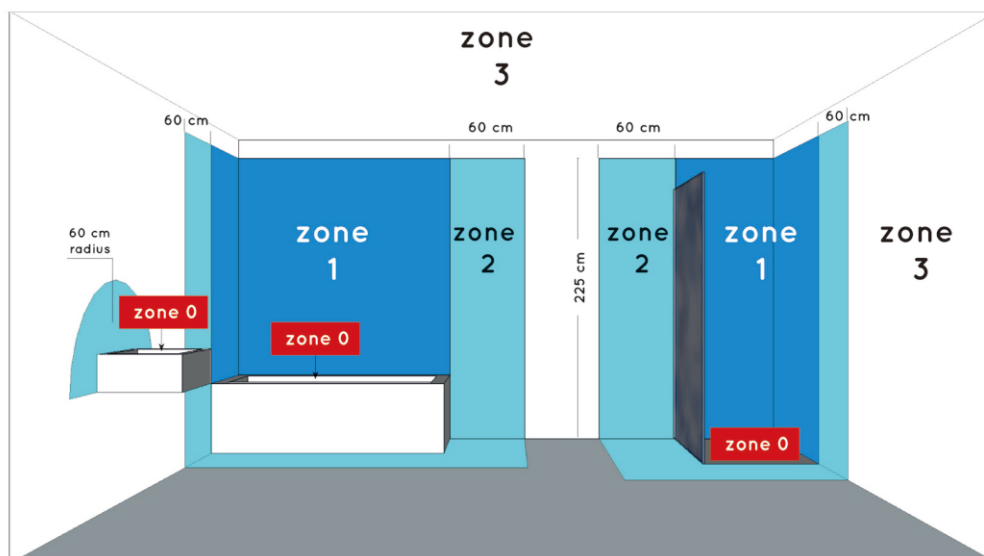

LUCIDE

JENNO

RECOMMENDED LUCIDE LIGHT SOURCE

49026/03/31
Light source dimmable : Yes
Light source incl. : No

General

Dimensions LxWxH : 14.5 cm x 12 cm x 15.8 cm
Height minimum : 15.8 cm
Height maximum : 15.8 cm
Dimensions shade LxWxH : Ø 12 cm x 12.5 cm
Main material : Steel and Glass
Ceiling rose material : -
Color : Sand black and White jade
Style : Modern
Shape : cylinder
Weight : 0,68 kg
Warranty : 3 year warranty

Installation of items in bathroom:

Product specifications

Dimmable : No
Light direction : Around (Diffuse)
Adjustable in height : Not adjustable In Height (Before Installation)
Directional : Not Directional
Cable : No cable On Product
Cable length : - cm
Sensor : Without Sensor
Control : Light Switch Control
IP-Class : 44
Electric class : 2
Light source including ? : No
Lamp socket : G9
Light source number : 1
Power requirements : 220-240V~50Hz
Bulb type & maximum wattage : G9 LED 33W