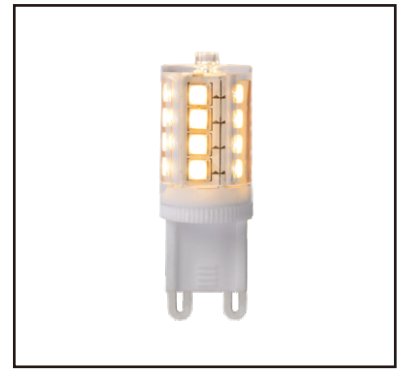

LUCIDE

item number : 04202/02/30
EAN code : 5411212040411

JESSE

RECOMMENDED LUCIDE LIGHT SOURCE

49026/03/31
Light source dimmable : Yes
Light source incl. : No

General

Dimensions LxWxH : 8 cm x 8.1 cm x 29 cm
Height minimum : 29 cm
Height maximum : 29 cm
Dimensions shade LxWxH : Ø 5.5 cm x 13.5 cm
Main material : Zinc Alloy and Glass
Ceiling rose material : -
Color : Sand black and White jade
Style : Modern
Shape : cylinder
Weight : 0,74 kg
Warranty : 3 year warranty

Installation of items in bathroom:

Product specifications

Dimmable : No
Light direction : Around (Diffuse)
Adjustable in height : Not adjustable In Height (Before Installation)
Directional : Not Directional
Cable : No cable On Product
Cable length : - cm
Sensor : Without Sensor
Control : Light Switch Control
IP-Class : 44
Electric class : 2
Light source including ? : No
Lamp socket : G9
Light source number : 2
Power requirements : 220-240V~50Hz
Bulb tube & maximum wattage : G9 LED 2x33W

For more specifications of
this product please visit
www.lucide.com

JESSE

Item number : 04202/02/30

EAN code : 5 4112120 40411