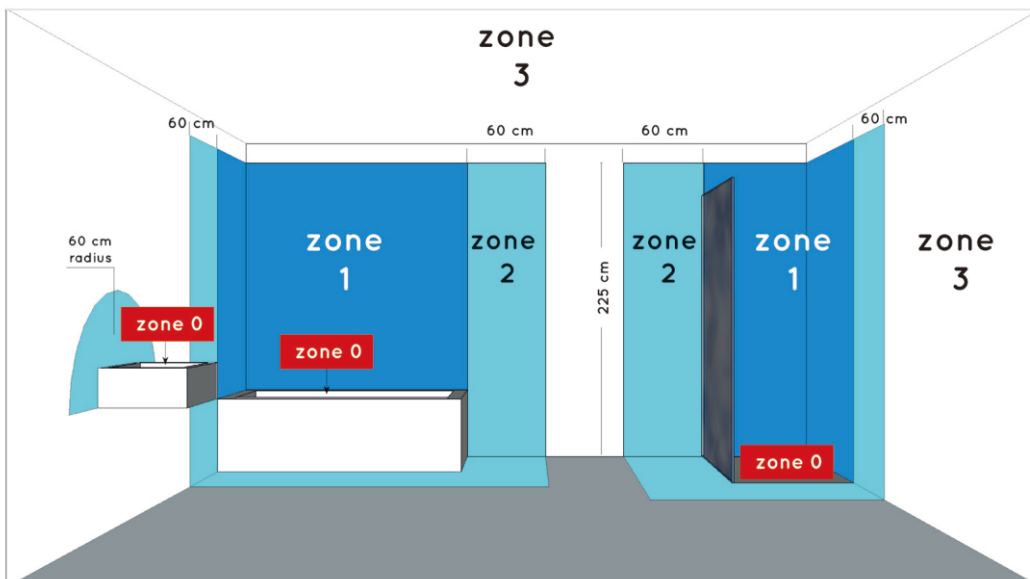

LUCIDE

item number : 04202/02/30
EAN code : 5411212040411

JESSE

RECOMMENDED LUCIDE LIGHT SOURCE

49026/03/31
Light source dimmable : Yes
Light source incl. : No

General

Dimensions LxWxH : 8 cm x 8.1 cm x 29 cm
Height minimum : 29 cm
Height maximum : 29 cm
Dimensions shade LxWxH : Ø 5.5 cm x 13.5 cm
Main material : Zinc Alloy and Glass
Ceiling rose material : -
Color : Sand black and White jade
Style : Modern
Shape : cylinder
Weight : 0,74 kg
Warranty : 3 year warranty

Installation of items in bathroom:

Product specifications

Dimmable : No
Light direction : Around (Diffuse)
Adjustable in height : Not adjustable In Height (Before Installation)
Directional : Not Directional
Cable : No cable On Product
Cable length : - cm
Sensor : Without Sensor
Control : Light Switch Control
IP-Class : 44
Electric class : 2
Light source including ? : No
Lamp socket : G9
Light source number : 2
Power requirements : 220-240V~50Hz
Bulb tube & maximum wattage : G9 LED 2x33W