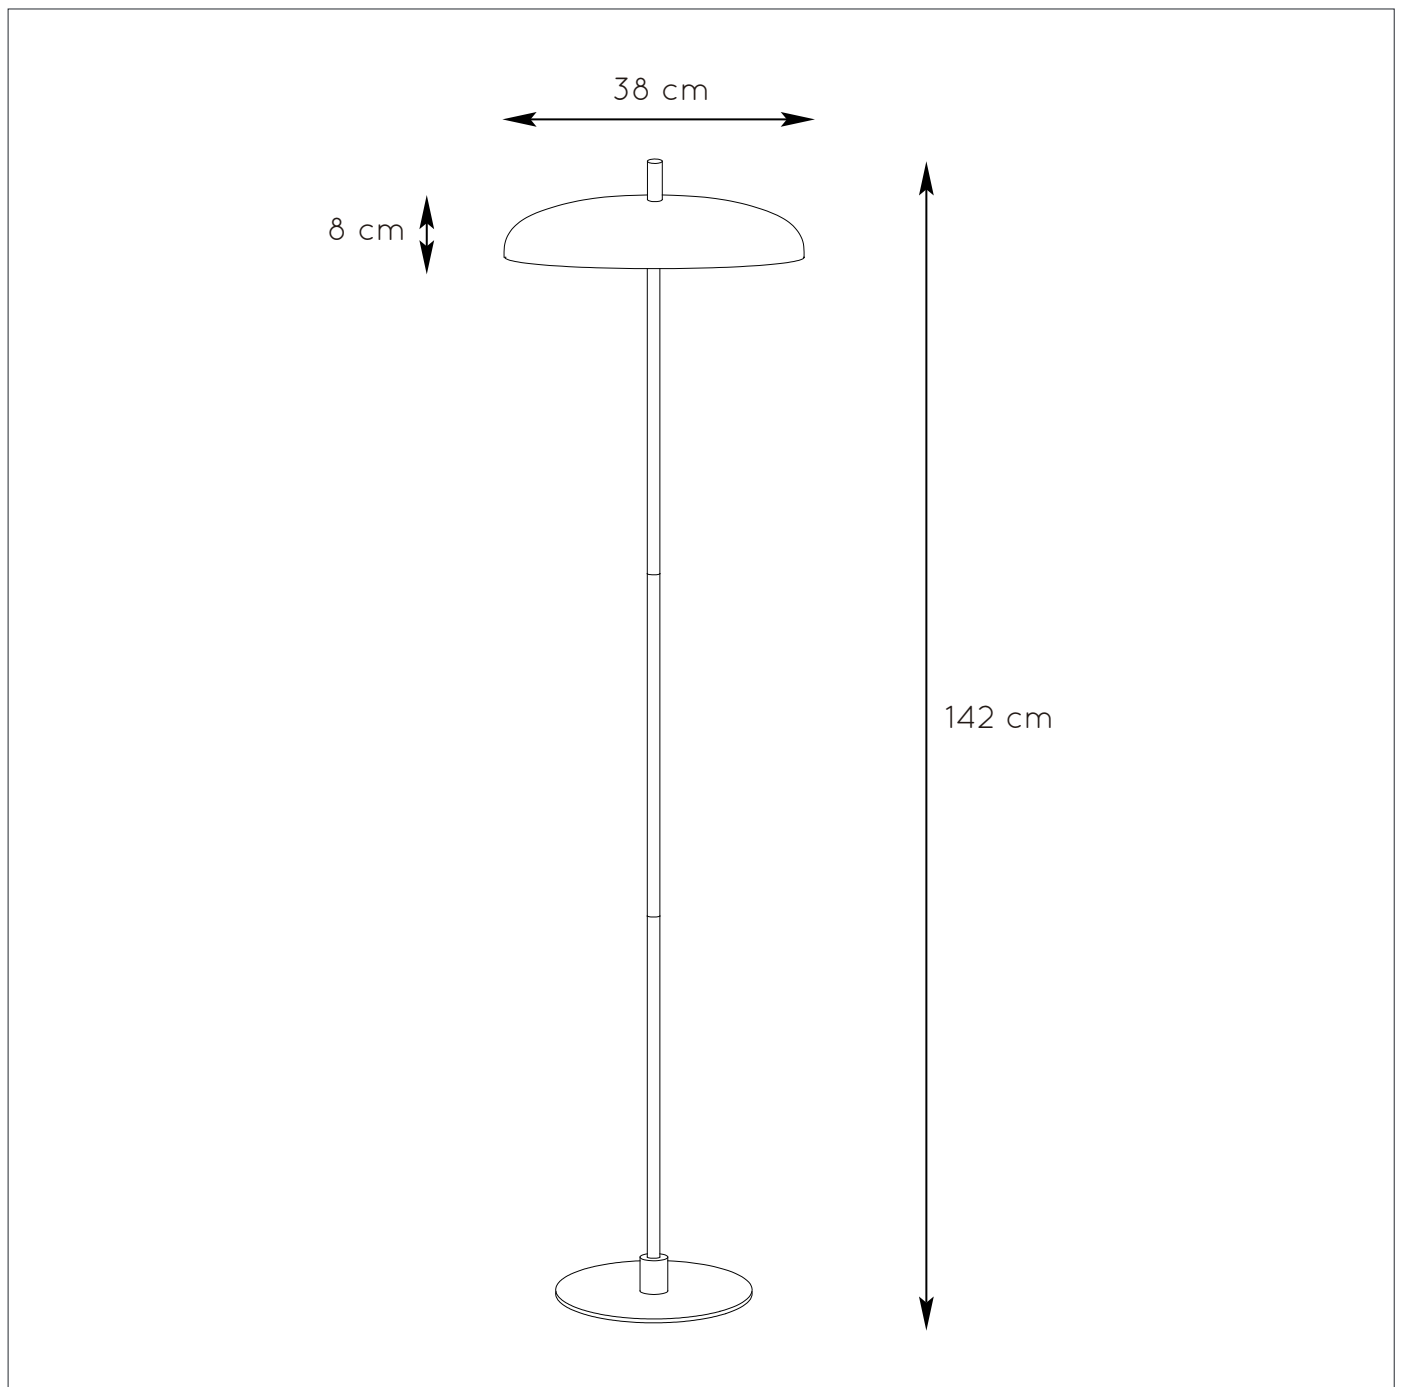

ELGIN

Item number : 03731/03/30

EAN code : 5411212031334

Item number : 03731/03/66

EAN code : 5411212031341

For more specifications, dimensions please visit

www.lucide.com