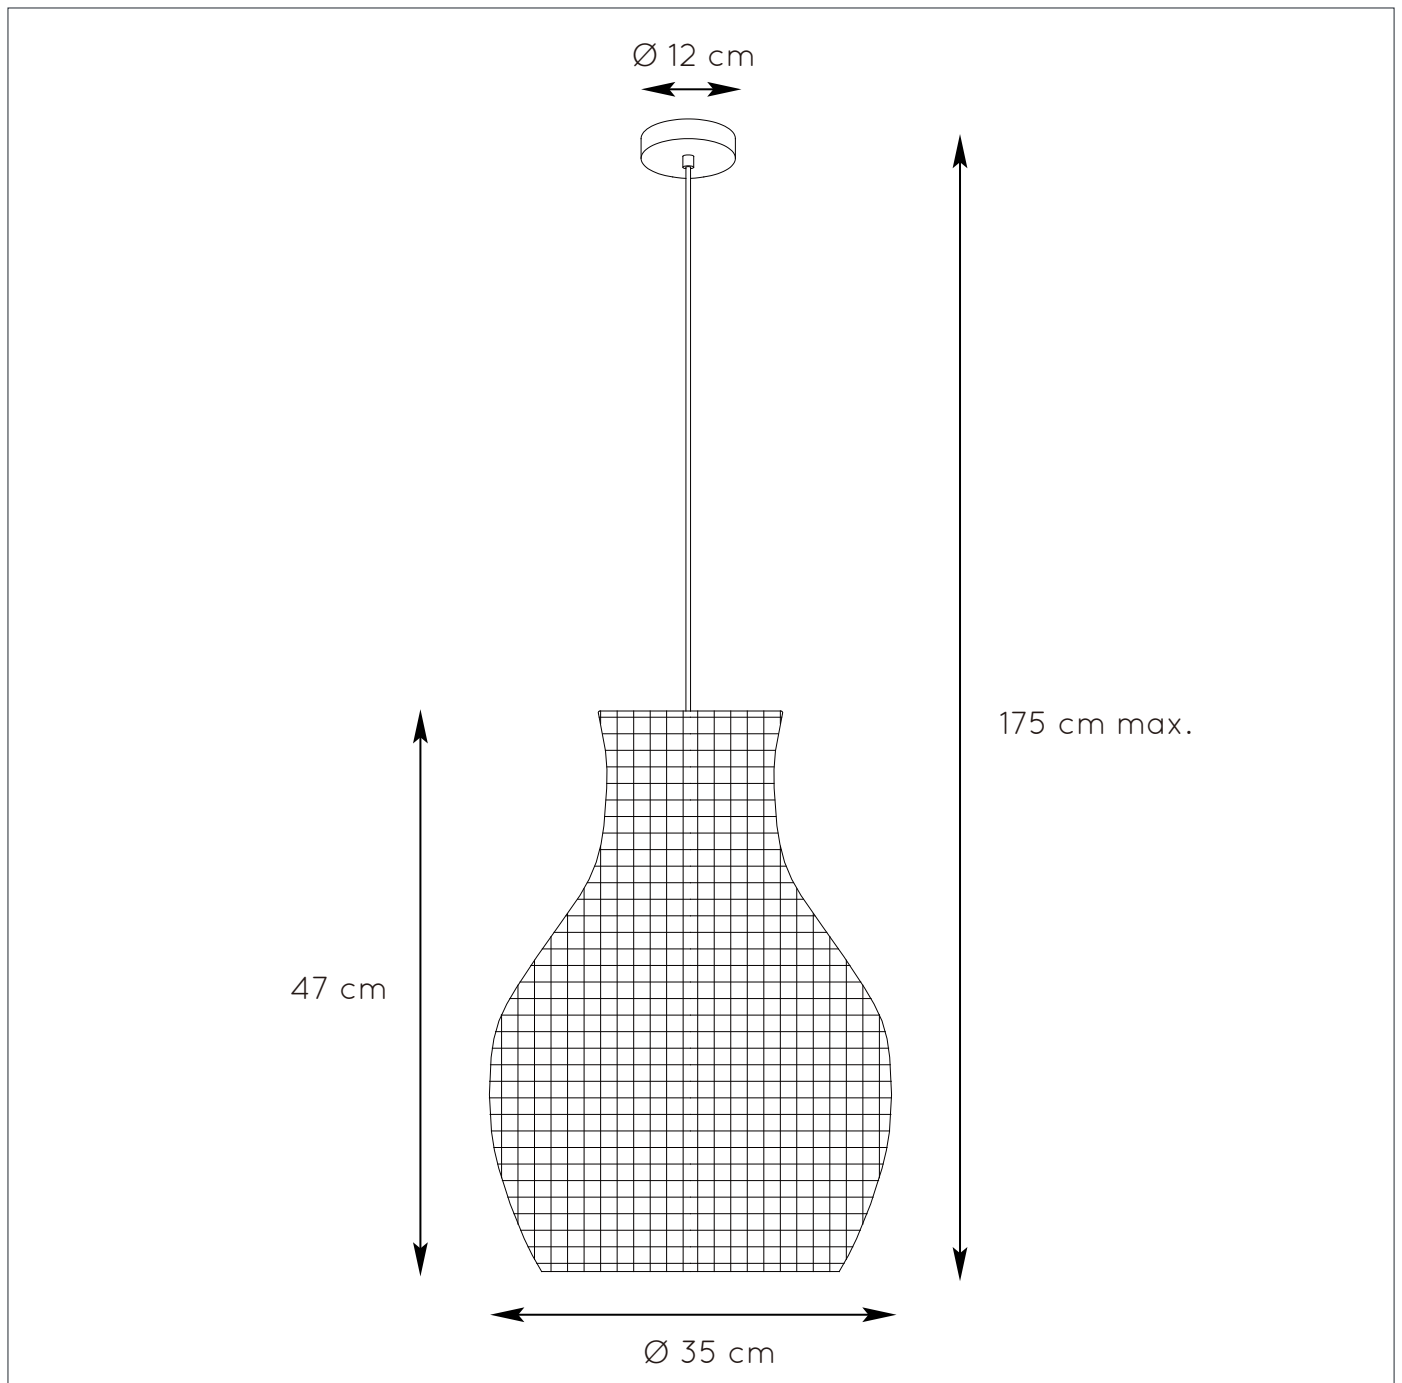

RECOMMENDED LUCIDE LIGHT SOURCE

49033/05/62

Light source dimmable : Yes

Light source incl. : No

General

Dimensions LxWxH : 35 cm x 35 cm x 175 cm

Height minimum : 175 cm

Height maximum : 70 cm

Dimensions shade LxWxH : Ø 35 cm x 47 cm

Main material : Rattan and metal

Ceiling rose material : Metal

Color : Black, Nature and Black

Style : Scandinavian

Shape: Other

Weight : 0.95 kg

Warranty : 2 years

Product specifications

Dimmable : Yes

Light direction : Around (Diffuse)

Adjustable in height : Adjustable In Height (Before Installation)

Directional : Not Directional

Cable : Yes, Cable On Product

Cable length : 130 cm

LUCIDE

INSTALLATION DRAWING SPECIFICATIONS