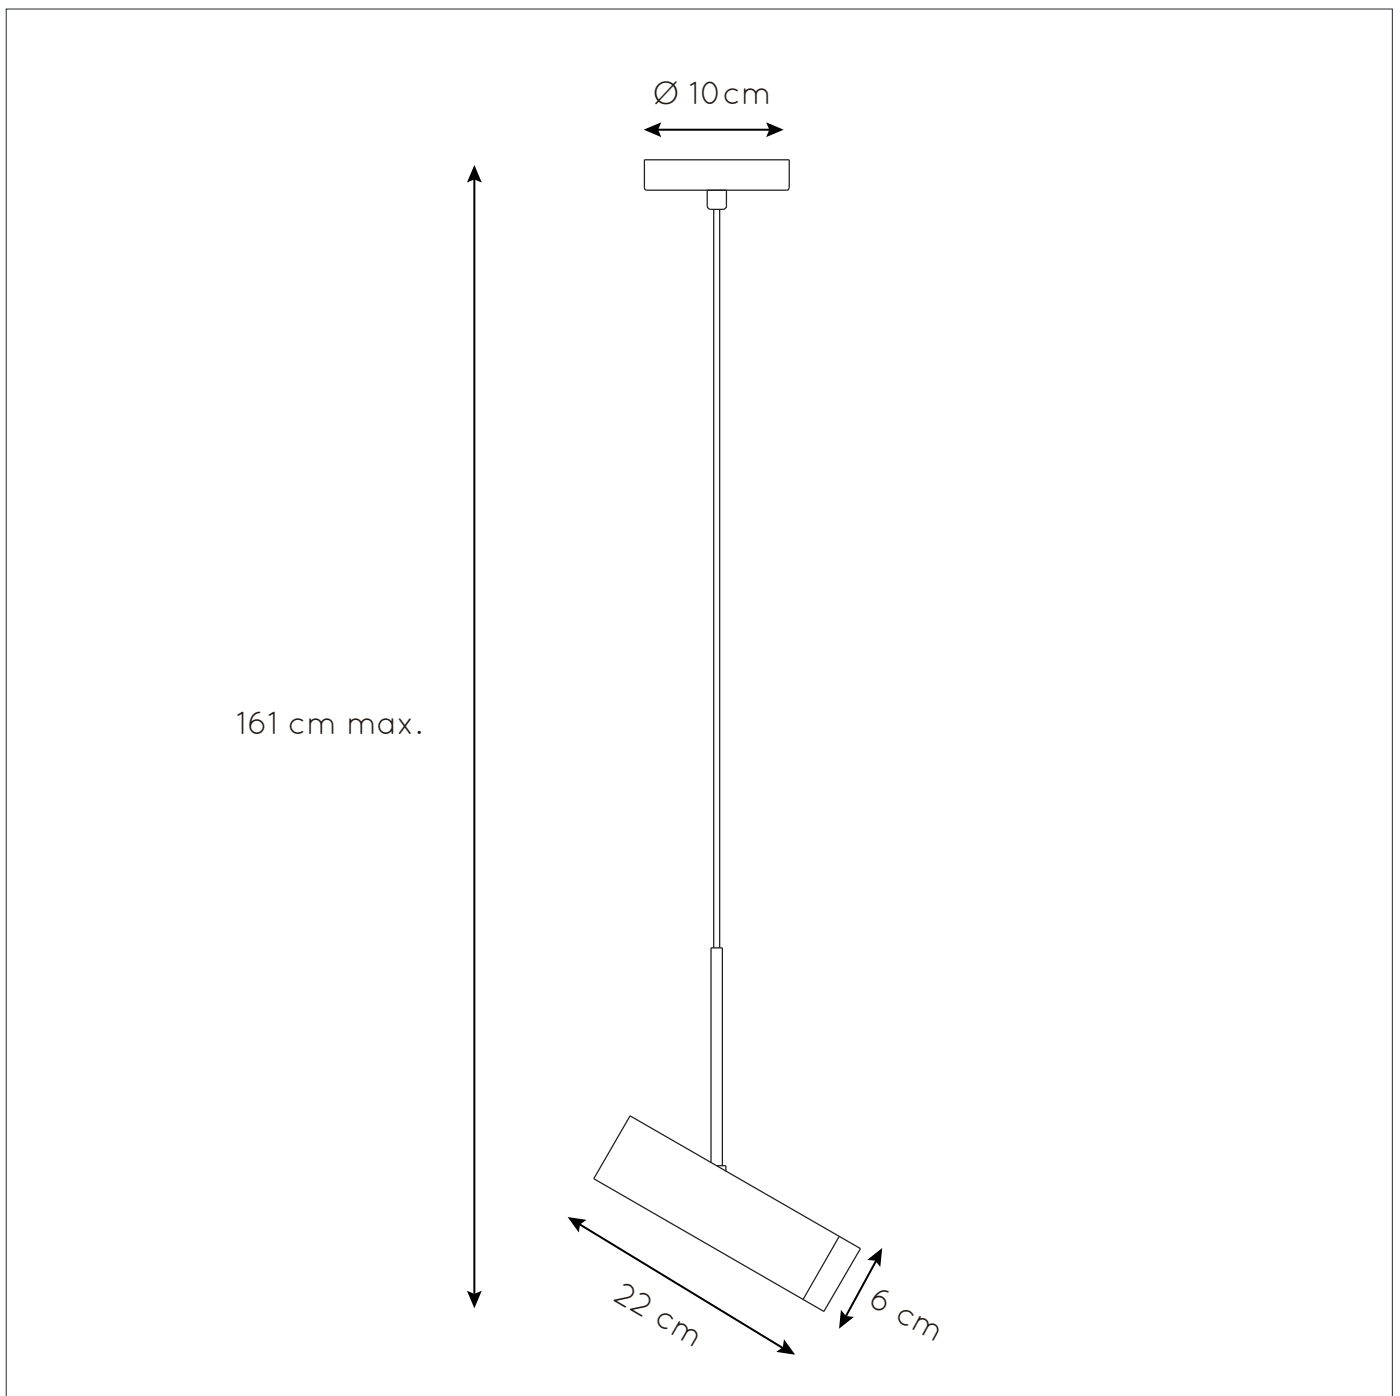

Dimensions LxWxH : 22 cm x 6 cm x 161 cm

Height minimum : 36 cm

Height maximum : 161 cm

Dimensions shade LxWxH : Ø 6 cm x 22 cm

Main material : Metal

Ceiling rose material : Metal

Color : Black+yellow brass, Blue+yellow brass

Style : Modern

Shape: Cylinder

Weight : 1 kg

Warranty : 2 years

Product specifications

Dimmable : No

Light direction : Downlight

Adjustable in height : Adjustable In Height
(Before Installation)

Directional : Rotatable & Tilttable (360 Degrees)

Cable : Yes, cable on Product

Cable length : 130 cm

Sensor : Without Sensor

Control : Light Switch Control

IP-Class : 20

Electric class : 1

Light source including : No

Lamp socket : GU10

Light source number : 1

Power requirements : 220-240V~50Hz

Bulb type & maximum wattage : GU10-max.35W

For more specifications of this product please visit

www.lucide.com

SELIN

Item number : 03422/01/30
EAN code : 5411212031051
Item number : 03422/01/37
EAN code : 5411212031068