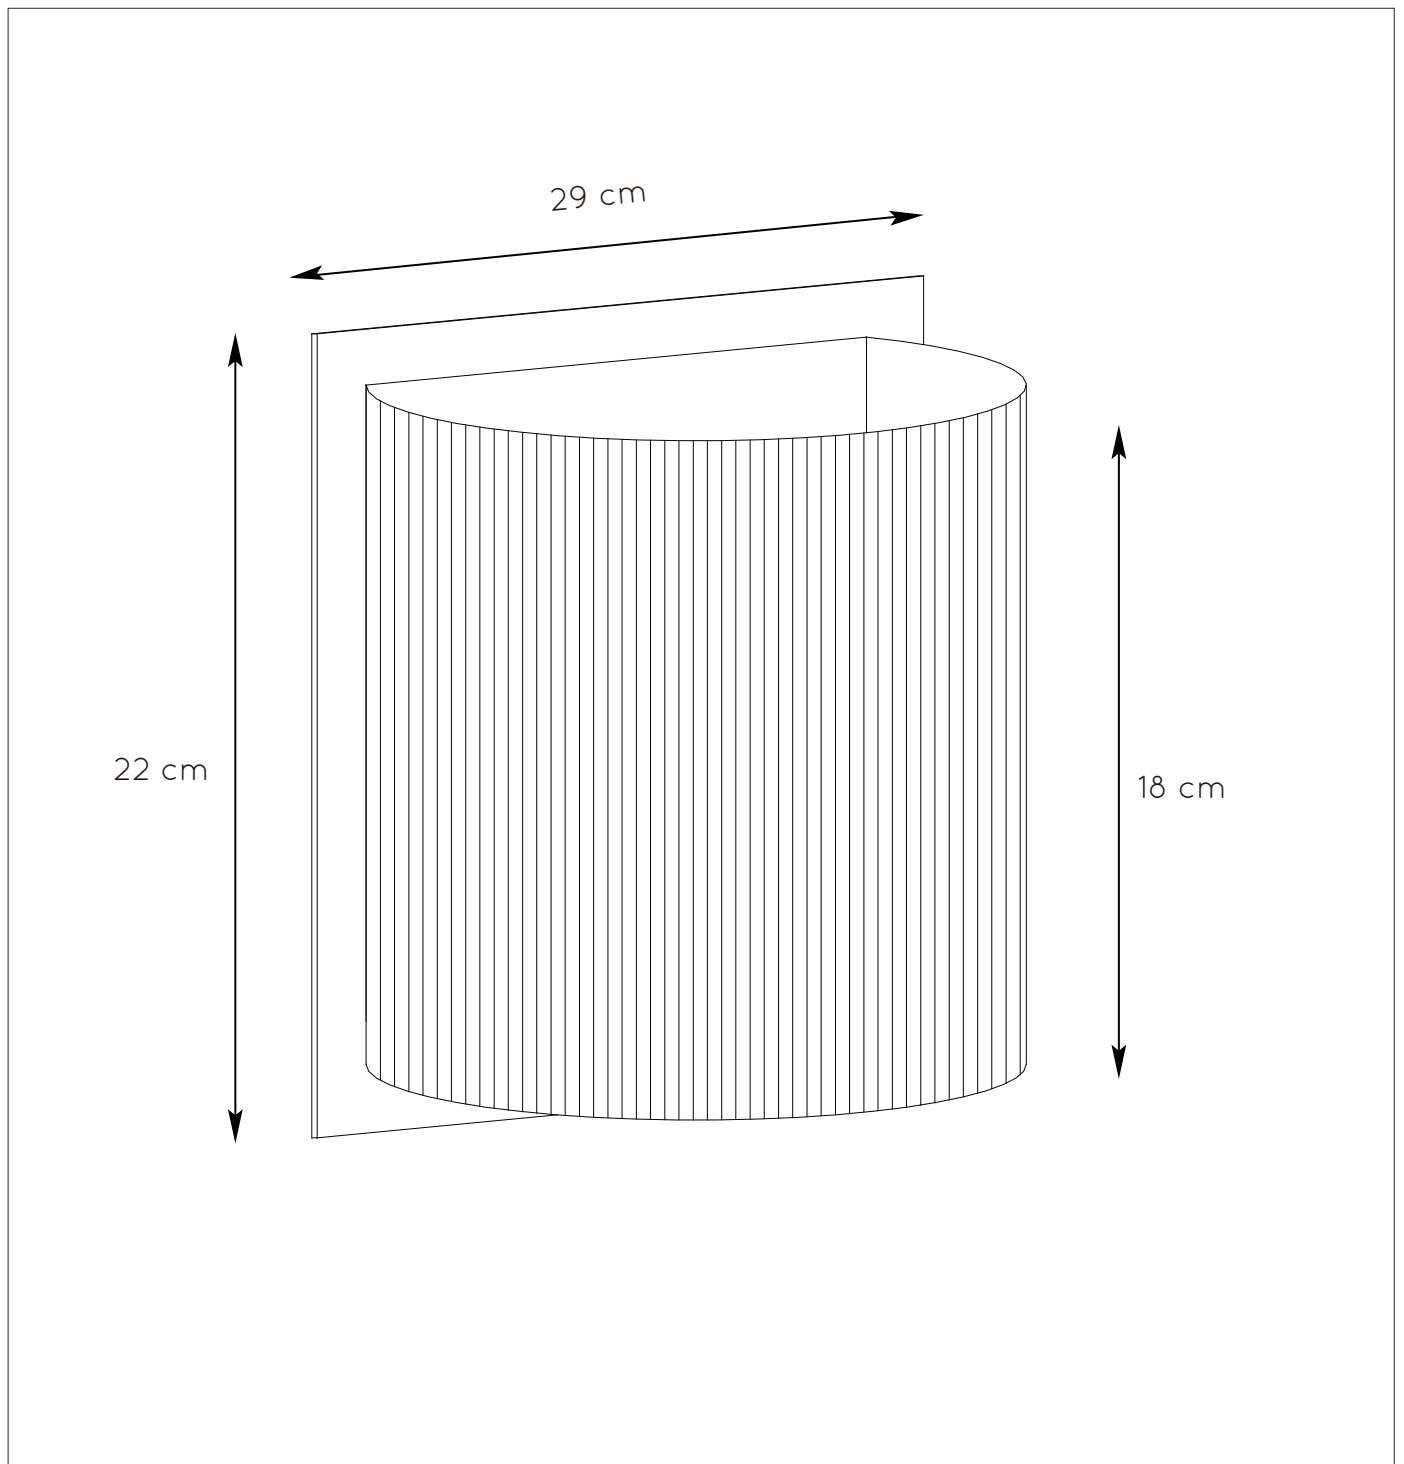

MAGIUS

Item number : 03229/01/30

EAN code : 5411212031174

For more specifications, dimensions please visit

www.lucide.com