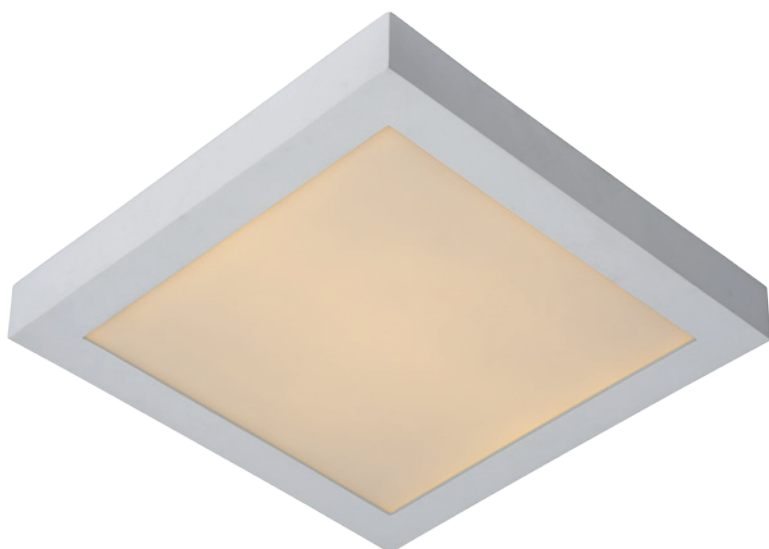

## BRICE-LED

Spot  
28107/11/31

- 8W/Epistar Led/3000K/415lm
- dimmable driver 8W incl.
- H: 3,9cm - W: 10,8cm - L:10,8cm
- White
- Aluminium

## BRICE-LED

Spot  
28107/17/31

- 15W/Epistar Led/3000K/884lm
- dimmable driver 15W incl.
- H: 3,9cm - W: 16,8cm - L:16,8cm
- White
- Aluminium

## BRICE-LED

Spot  
28107/22/31

- 22W/Epistar Led/3000K/1490lm
- dimmable driver 22W incl.
- H: 3,9cm - W: 22cm - L:22cm
- White
- Aluminium

## BRICE-LED

Spot  
28107/30/31

- 30W/Epistar Led/3000K/1957lm
- dimmable driver 30W incl.
- H: 3,9cm - W: 30cm - L:30cm
- White
- Aluminium

IP40		
		incl.
		CE