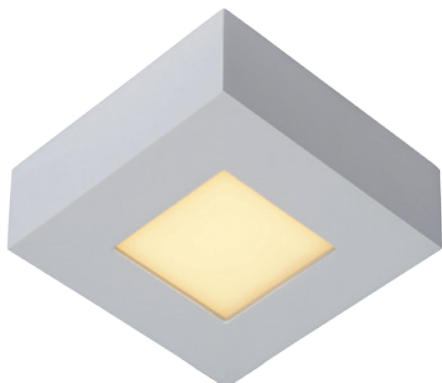

# BRICE-LED

## BRICE-LED

Spot  
28107/11/31

- 8W/Epistar Led/3000K/415lm
- dimmable driver 8W incl.
- H: 3,9cm - W: 10,8cm - L:10,8cm
- White
- Aluminium

## BRICE-LED

Spot  
28107/17/31

- 15W/Epistar Led/3000K/884lm
- dimmable driver 15W incl.
- H: 3,9cm - W: 16,8cm - L:16,8cm
- White
- Aluminium

## BRICE-LED

Spot  
28107/22/31

- 22W/Epistar Led/3000K/1490lm
- dimmable driver 22W incl.
- H: 3,9cm - W: 22cm - L:22cm
- White
- Aluminium