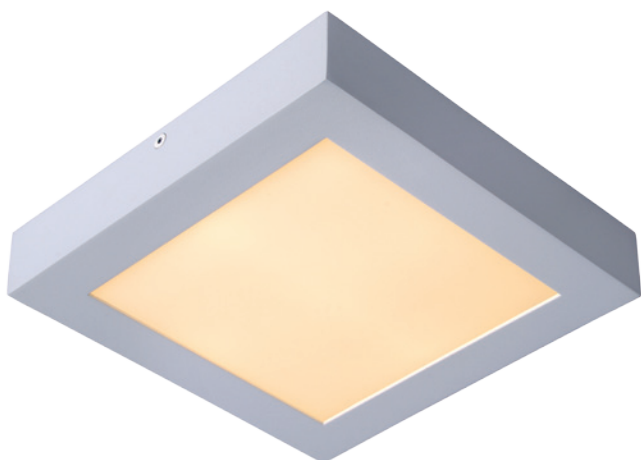

# BRICE-LED

## BRICE-LED

Spot  
28107/11/31

- 8W/Epistar Led/3000K/415lm
- dimmable driver 8W incl.
- H: 3,9cm - W: 10,8cm - L:10,8cm
- White
- Aluminium

## BRICE-LED

Spot  
28107/17/31

- 15W/Epistar Led/3000K/884lm
- dimmable driver 15W incl.
- H: 3,9cm - W: 16,8cm - L:16,8cm
- White
- Aluminium

## BRICE-LED

Spot  
28107/22/31

- 22W/Epistar Led/3000K/1490lm
- dimmable driver 22W incl.
- H: 3,9cm - W: 22cm - L:22cm
- White
- Aluminium