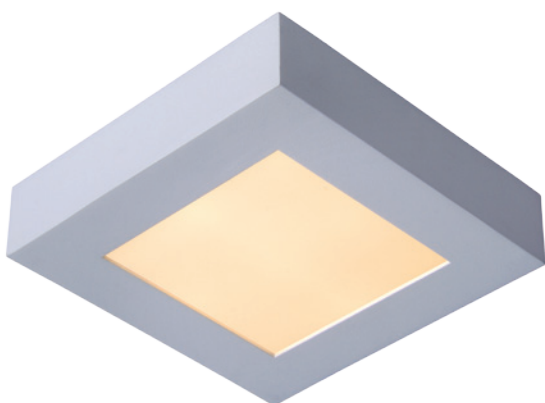

# BRICE-LED

## BRICE-LED

Spot  
28107/11/31

- 8W/Epistar Led/3000K/415lm
- dimmable driver 8W incl.
- H: 3,9cm - W: 10,8cm - L:10,8cm
- White
- Aluminium

## BRICE-LED

Spot  
28107/17/31

- 15W/Epistar Led/3000K/884lm
- dimmable driver 15W incl.
- H: 3,9cm - W: 16,8cm - L:16,8cm
- White
- Aluminium

## BRICE-LED

Spot  
28107/22/31

- 22W/Epistar Led/3000K/1490lm
- dimmable driver 22W incl.
- H: 3,9cm - W: 22cm - L:22cm
- White
- Aluminium