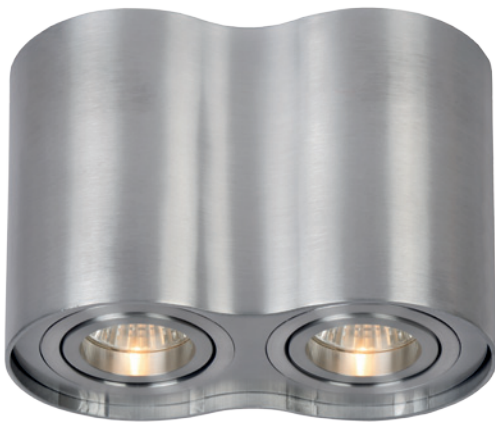

TUBE

TUBE

Downlight

22952/01/12

- 1x GU10/max. 50W/excl.
- Ø: 9,6cm - H: 12,5cm
- Satin chrome
- Die cast aluminium

TUBE

Downlight

22952/01/31

- 1x GU10/max. 50W/excl.
- Ø: 9,6cm - H: 12,5cm
- White
- Die cast aluminium

TUBE

Downlight

22952/02/12

- 2x GU10/max. 50W/excl.
- W: 9,6cm - H: 12,5cm - L: 17,7cm
- Satin chrome
- Aluminium

IP20		
		excl.
		CE

TUBE

Downlight

22952/02/31

- 2x GU10/max. 50W/excl.
- W: 9,6cm - H: 12,5cm - L: 17,7cm
- White
- Aluminium

SUITABLE FOR DIFFERENT BULB TYPES GU10